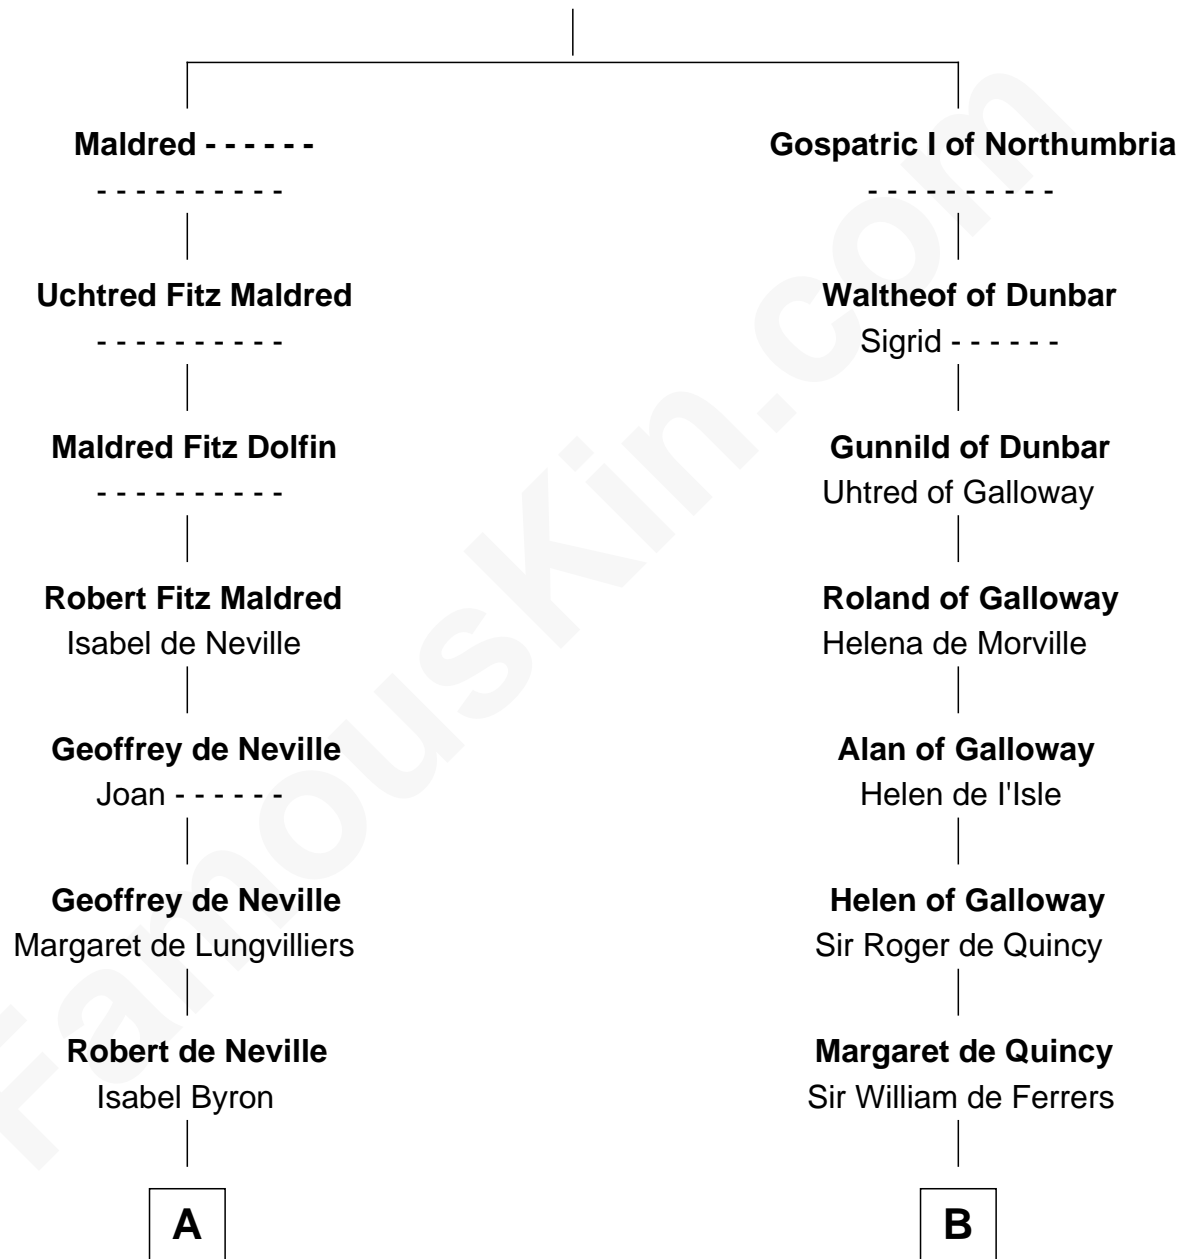

# FamousKin.com Relationship Chart of

**Edward Lloyd V**

*13th Governor of Maryland*

21st cousin of

**George Washington**

*1st U.S. President*

**Maldred of Carlisle and Allendale**

Edith of Northumbria

**C**

**Ann Corbin**  
Col. William Tayloe

**John Tayloe**  
Elizabeth Gwynn

**John Tayloe**  
Rebecca Plater

**Elizabeth Tayloe**  
Col. Edward Lloyd

**Edward Lloyd V**  
*13th Governor of Maryland*

**D**

**Rev. Lawrence Washington**  
Amphyllis Twigden

**John Washington**  
Anne Pope

**Lawrence Washington**  
Mildred Warner

**Augustine Washington**  
Mary Ball

**George Washington**  
*1st U.S. President*

FamousKin.com