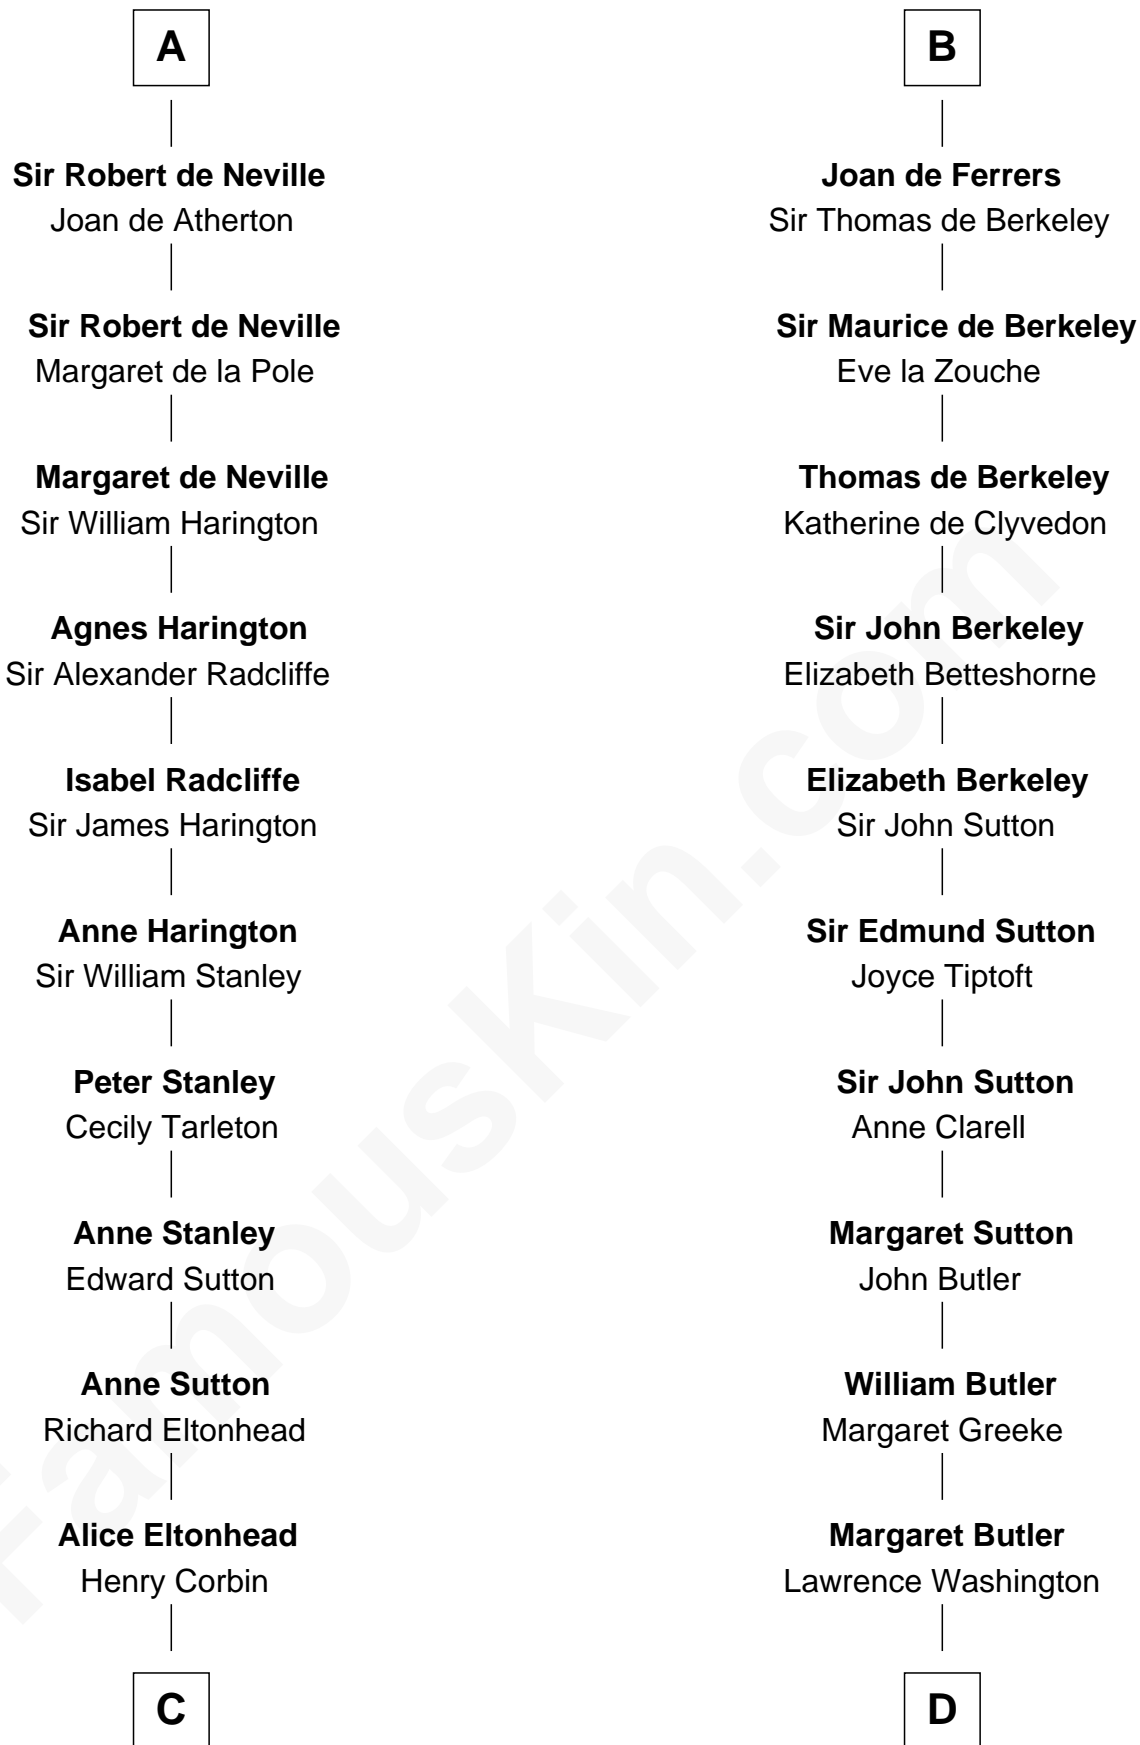

# FamousKin.com Relationship Chart of

**Edward Lloyd V**

*13th Governor of Maryland*

21st cousin of

**George Washington**

*1st U.S. President*

**Maldred of Carlisle and Allendale**

Edith of Northumbria

**C**

**Ann Corbin**  
Col. William Tayloe

**John Tayloe**  
Elizabeth Gwynn

**John Tayloe**  
Rebecca Plater

**Elizabeth Tayloe**  
Col. Edward Lloyd

**Edward Lloyd V**  
*13th Governor of Maryland*

**D**

**Rev. Lawrence Washington**  
Amphyllis Twigden