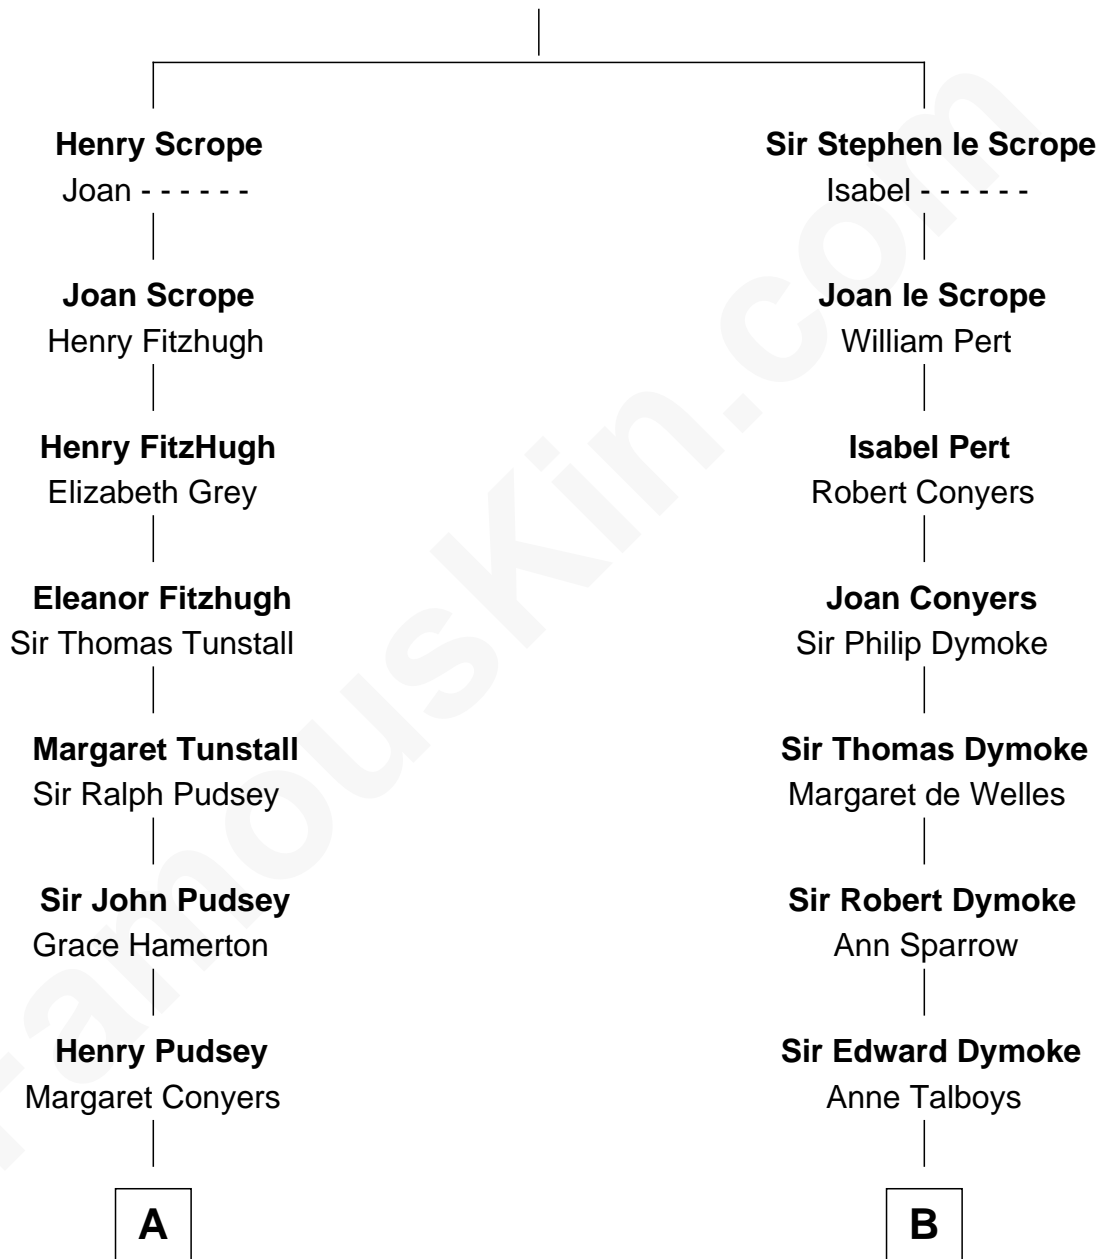

FamousKin.com Relationship Chart of

Edward Lloyd V

13th Governor of Maryland

13th cousin 5 times removed of

George Washington

1st U.S. President

Sir Geoffrey le Scrope

Ivetta de Ros

C

Elizabeth Tayloe
Col. Edward Lloyd

Edward Lloyd V
13th Governor of Maryland

FamousKin.com