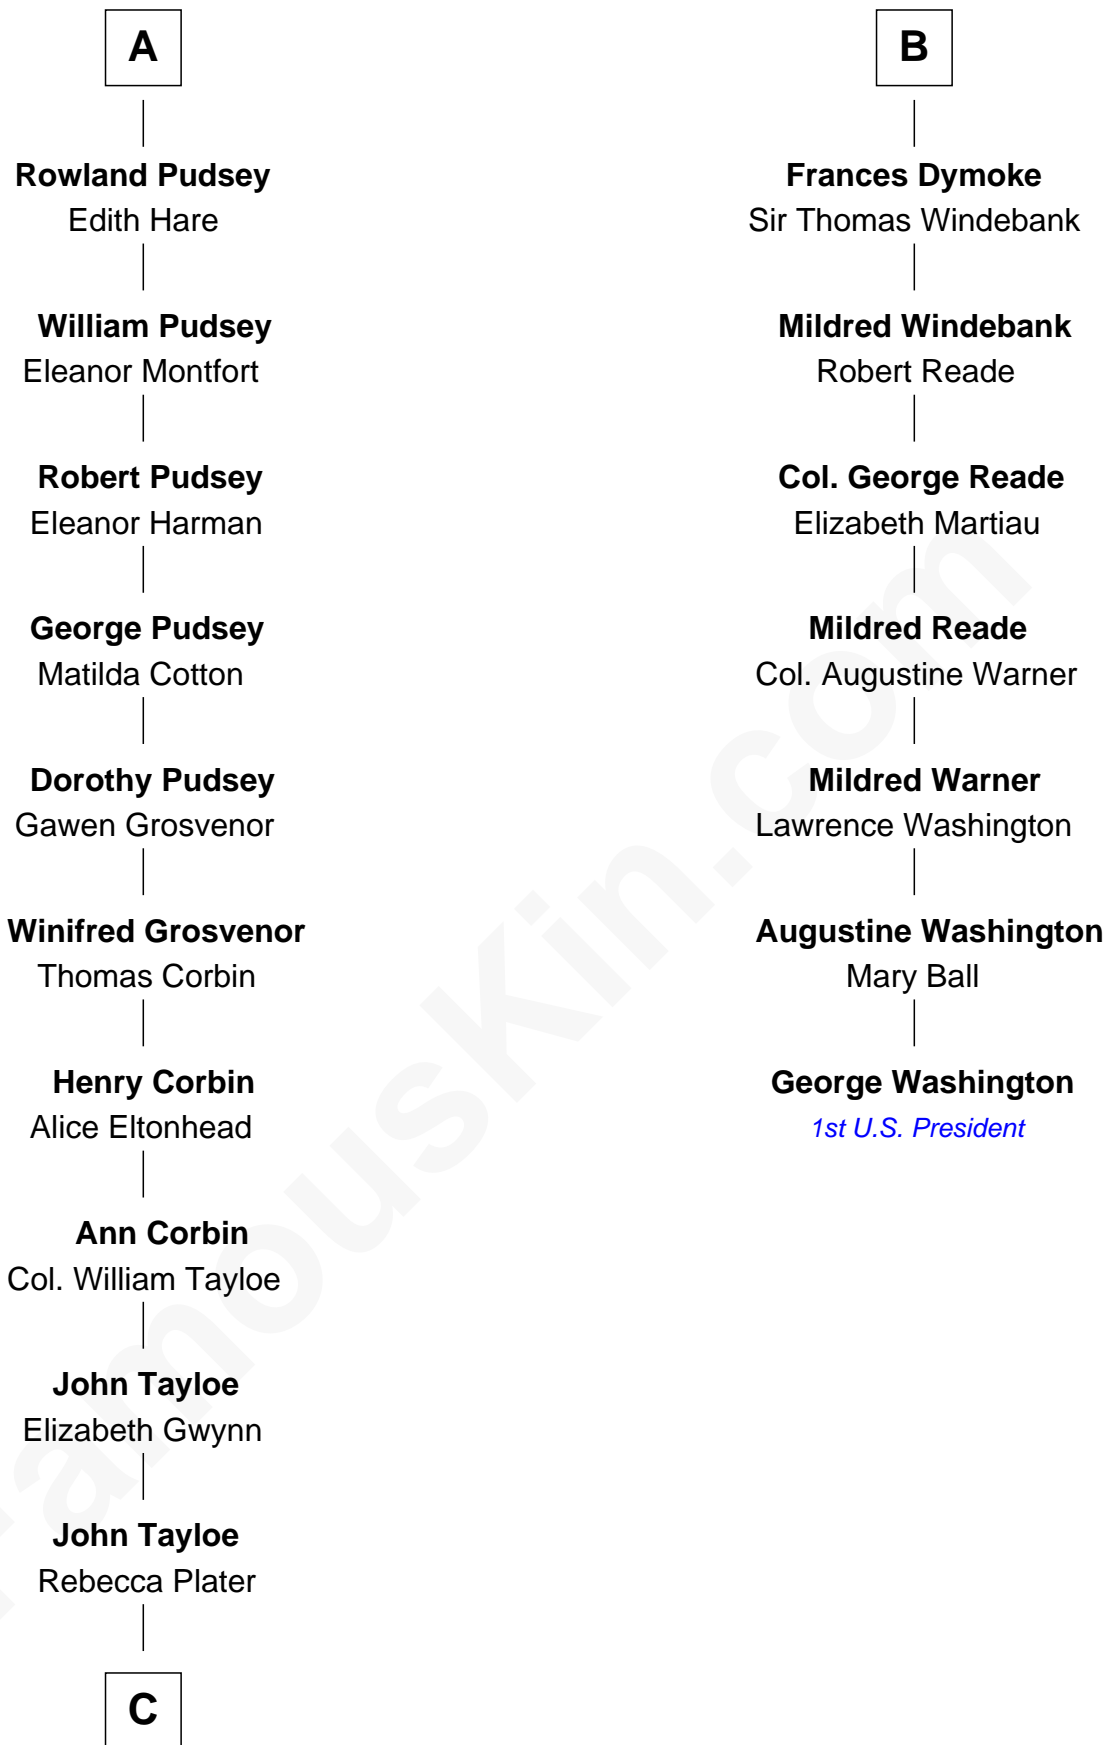

FamousKin.com Relationship Chart of

Edward Lloyd V

13th Governor of Maryland

13th cousin 5 times removed of

George Washington

1st U.S. President

Sir Geoffrey le Scrope

Ivetta de Ros

C

Elizabeth Tayloe
Col. Edward Lloyd

Edward Lloyd V
13th Governor of Maryland

FamousKin.com