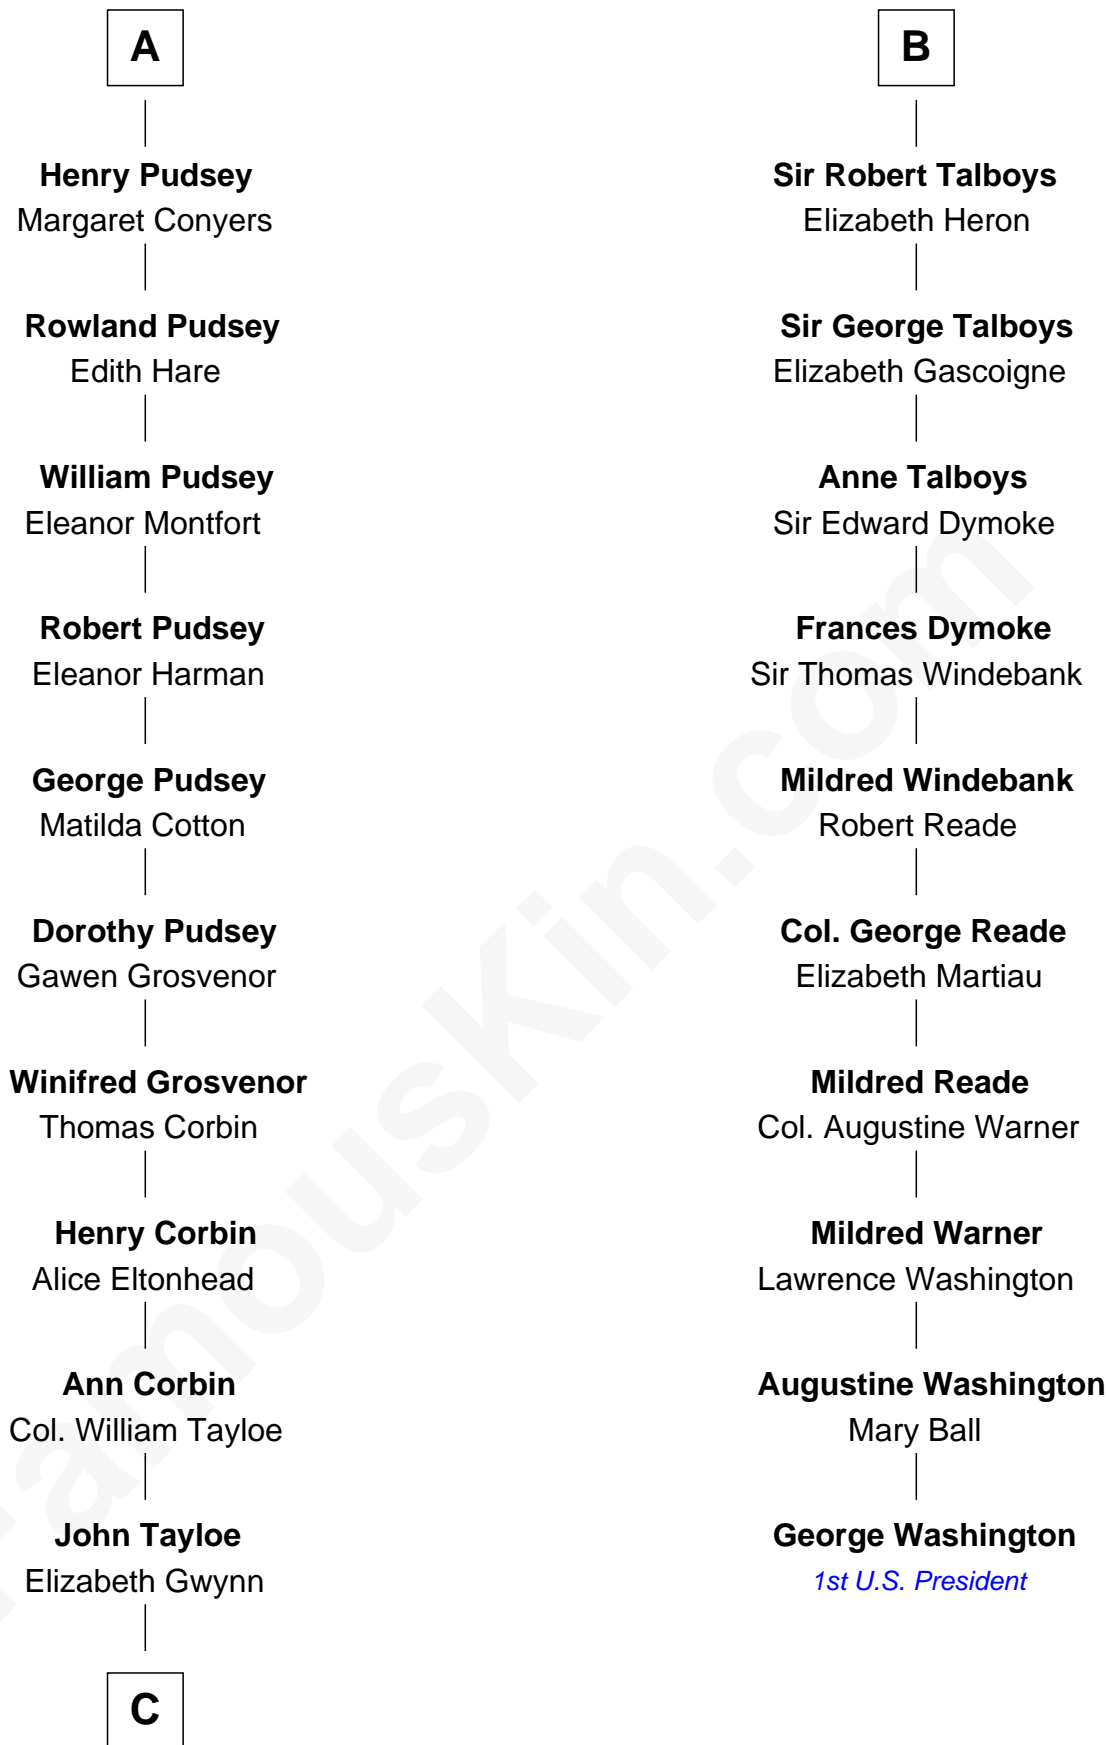

FamousKin.com Relationship Chart of

Edward Lloyd V

13th Governor of Maryland

16th cousin 3 times removed of

George Washington

1st U.S. President

William de Odingsells

Ela FitzWalter

Sir Roger de Herdeburgh

Ela Herdeburgh

Sir William de Boteler

Ankaret le Boteler

John le Strange

Eleanor le Strange

Sir Reynold de Grey

Sir Reynold Grey

Margaret de Ros

Margaret Grey

Sir William Bonville

Elizabeth Bonville

William Talboys

B

C

—
John Tayloe
Rebecca Plater

—
Elizabeth Tayloe
Col. Edward Lloyd

—
Edward Lloyd V
13th Governor of Maryland

FamousKin.com