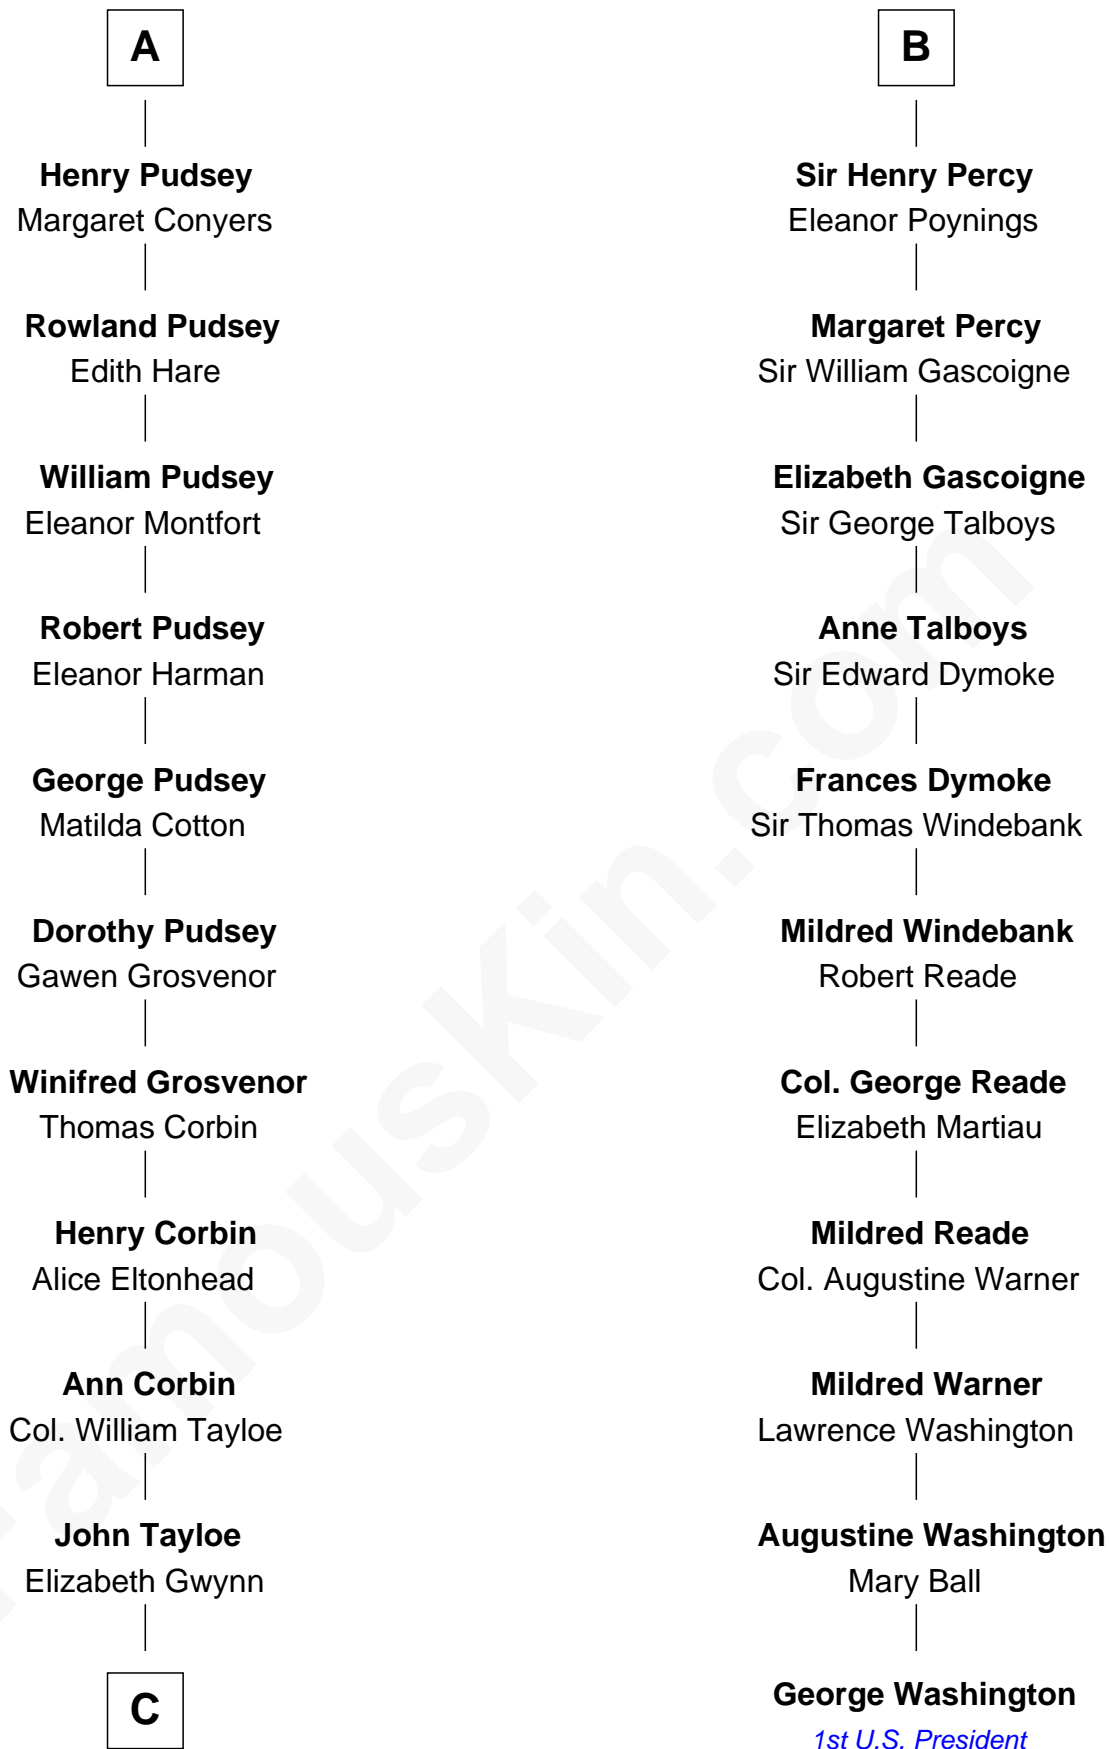

FamousKin.com Relationship Chart of

Edward Lloyd V

13th Governor of Maryland

17th cousin 2 times removed of

George Washington

1st U.S. President

John Fitz Robert

Ada de Baliol

C

—
John Tayloe
Rebecca Plater

—
Elizabeth Tayloe
Col. Edward Lloyd

—
Edward Lloyd V
13th Governor of Maryland

FamousKin.com