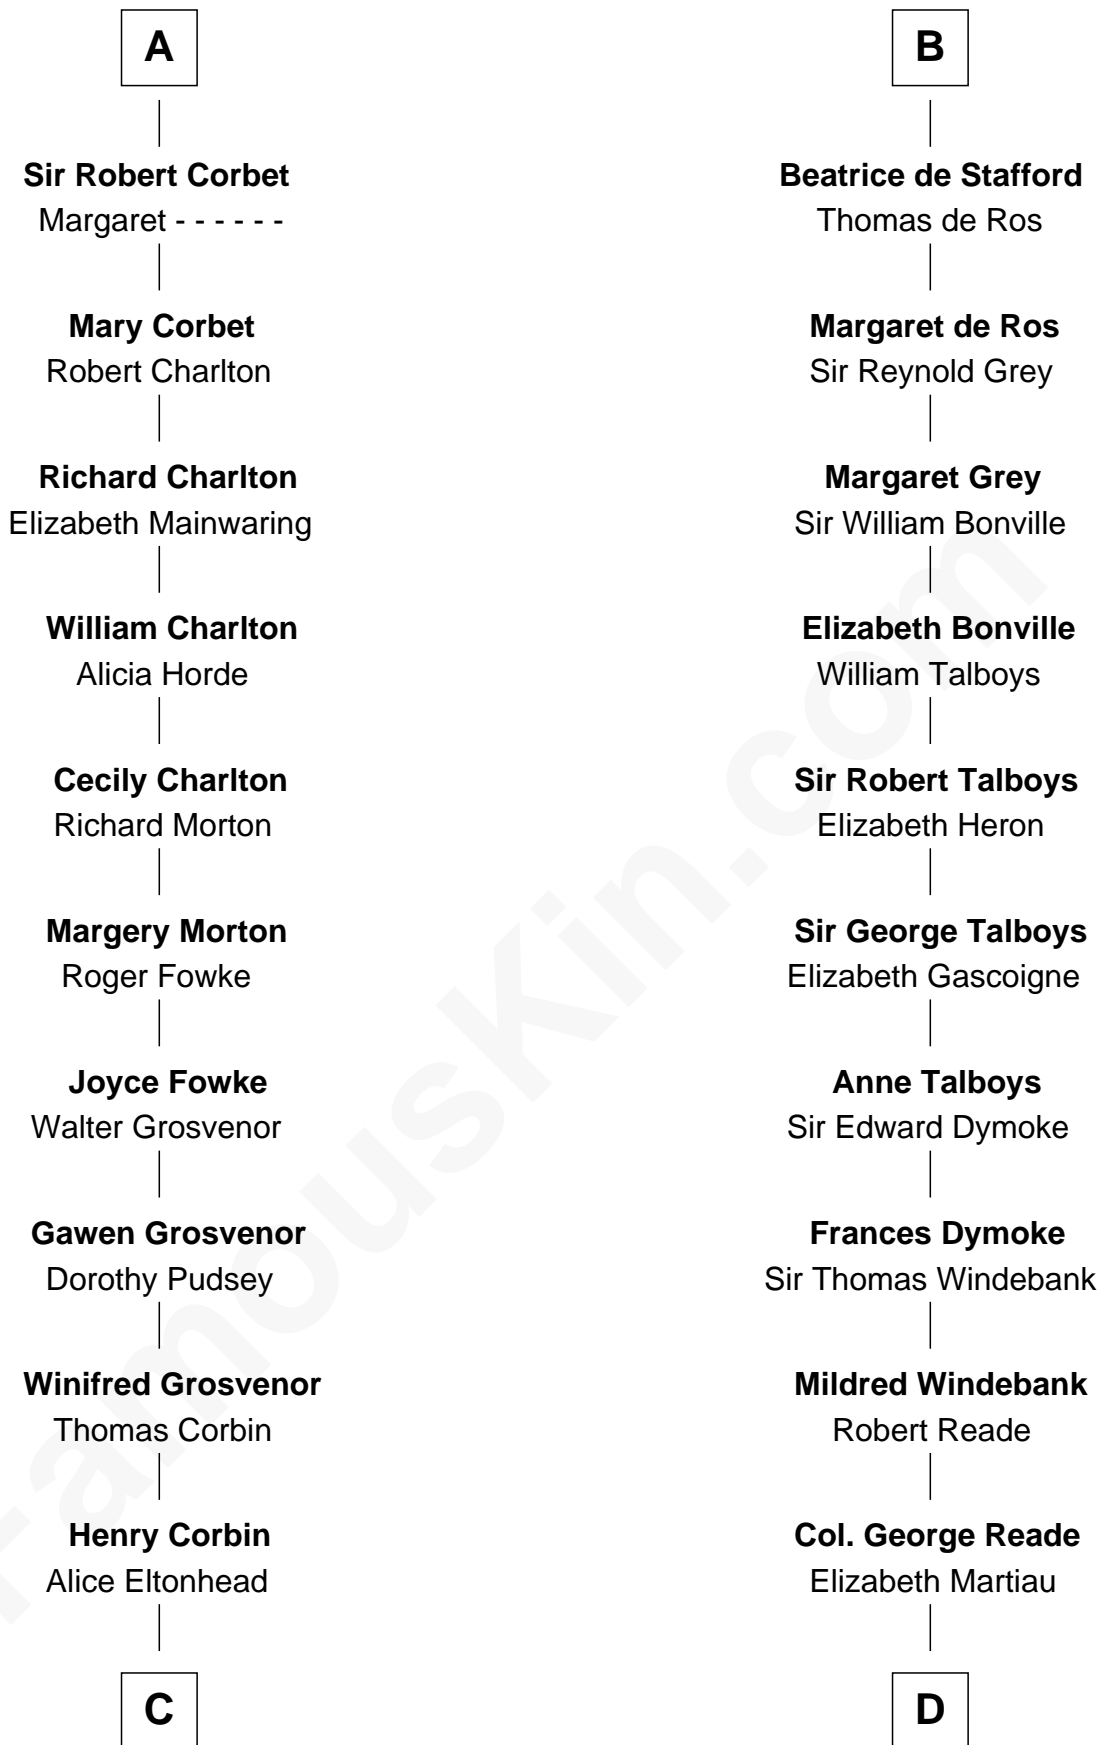

FamousKin.com Relationship Chart of

Edward Lloyd V

13th Governor of Maryland

20th cousin 1 time removed of

George Washington

1st U.S. President

William d'Aubenev

Alice of Louvain

C

Ann Corbin
Col. William Tayloe

John Tayloe
Elizabeth Gwynn

John Tayloe
Rebecca Plater

Elizabeth Tayloe
Col. Edward Lloyd

Edward Lloyd V
13th Governor of Maryland

D

Mildred Reade
Col. Augustine Warner