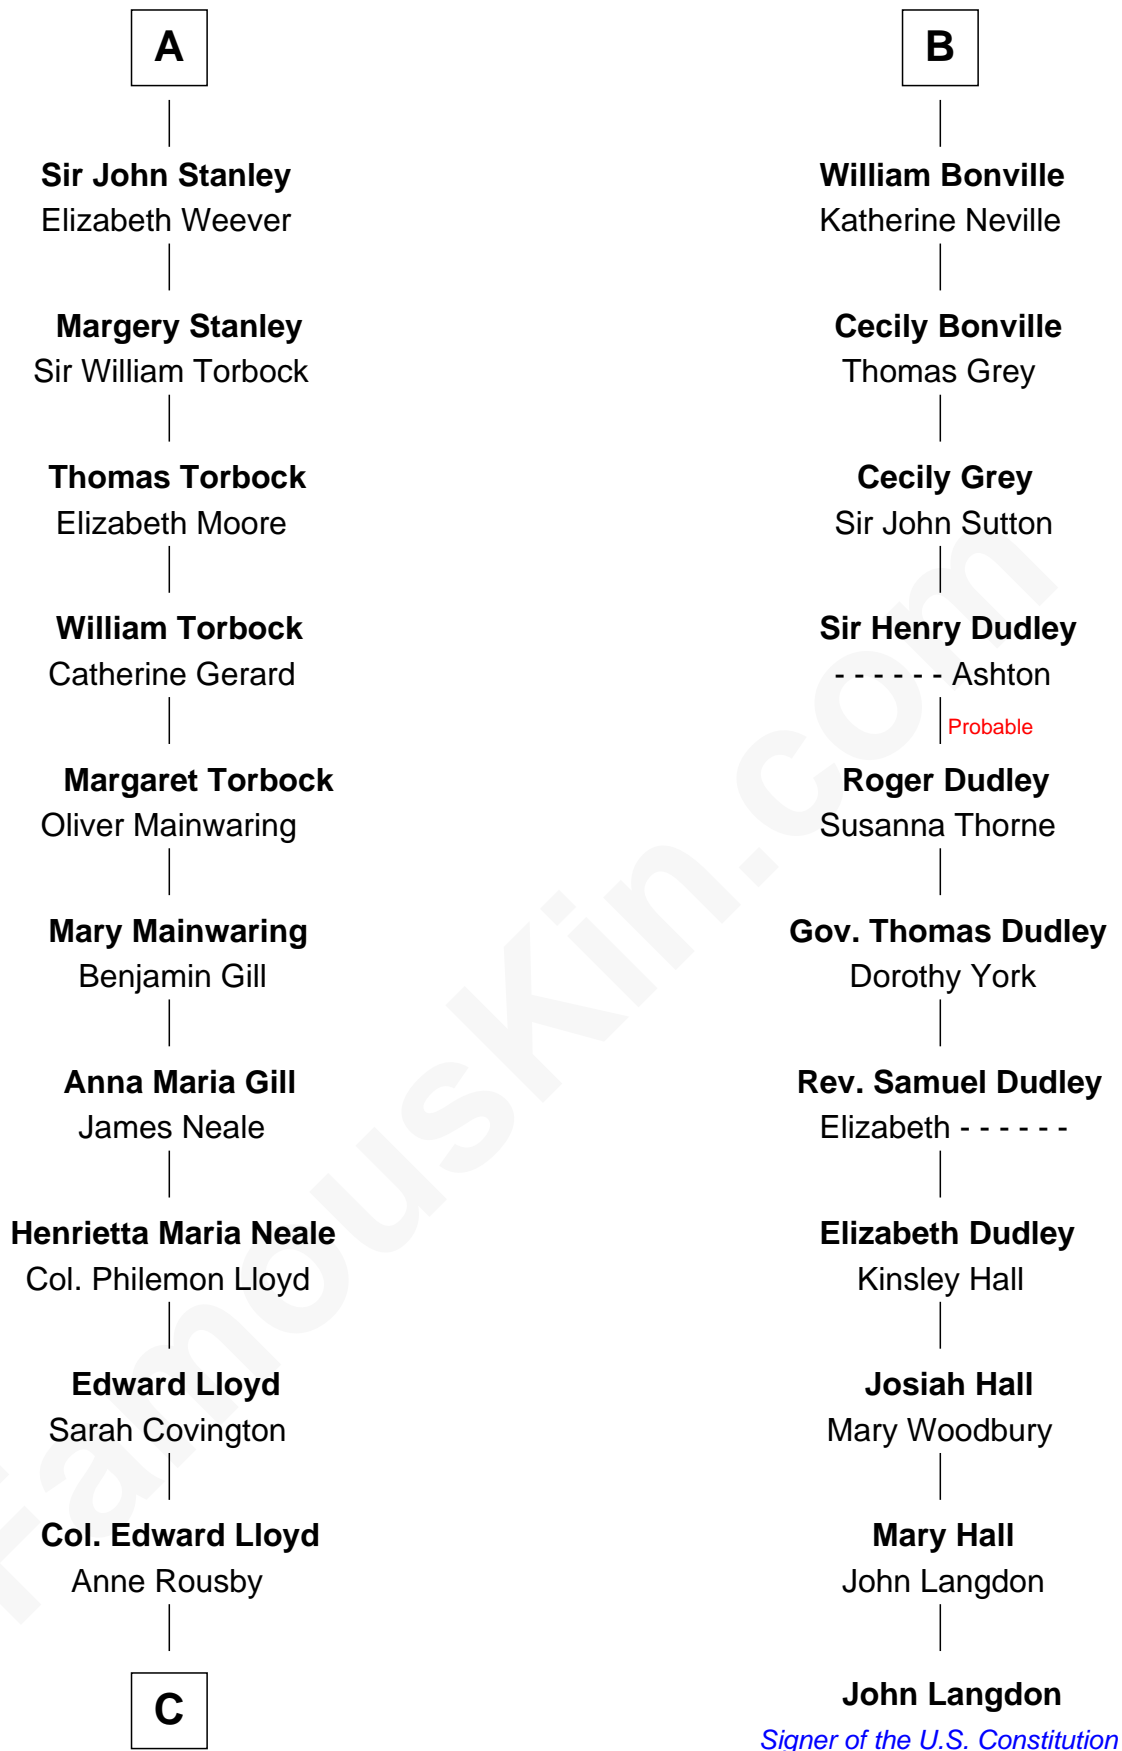

FamousKin.com Relationship Chart of

Edward Lloyd V

13th Governor of Maryland

17th cousin 1 time removed of

John Langdon

Signer of the U.S. Constitution

Sir Humphrey de Bohun

Maud of Eu

Sir John de Verdun

Maud de Verdun

Sir John de Grey

Sir Roger de Grey

Elizabeth de Hastings

Sir Reynold de Grey

Eleanor le Strange

Sir Reynold Grey

Margaret de Ros

Margaret Grey

Sir William Bonville

William Bonville

Elizabeth Harington

B

C

Col. Edward Lloyd

Elizabeth Tayloe

Edward Lloyd V

13th Governor of Maryland

FamousKin.com