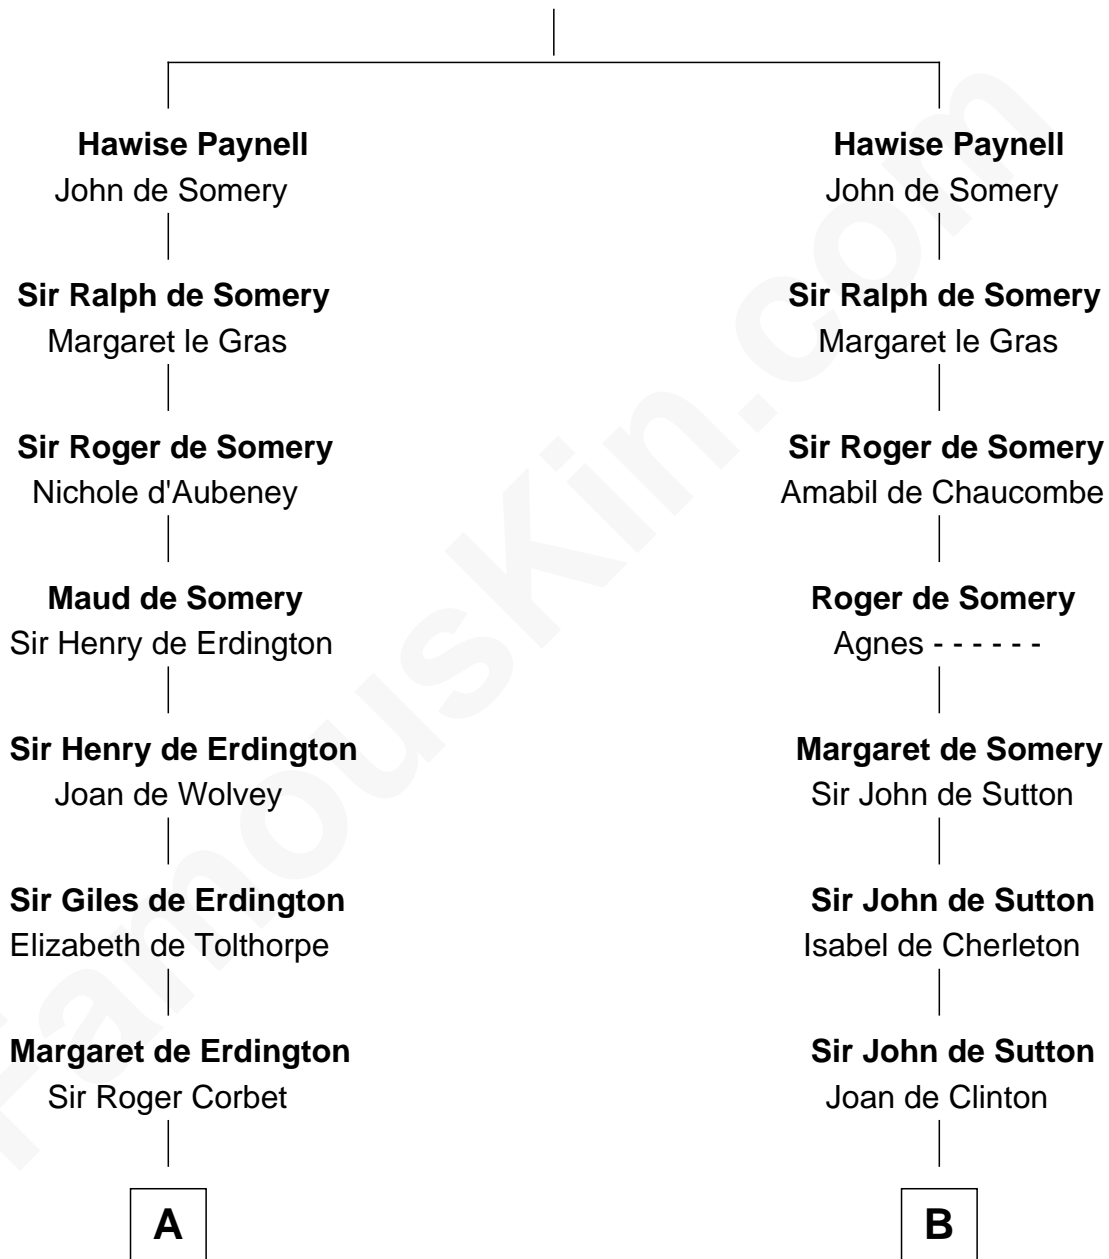

FamousKin.com Relationship Chart of

Edward Lloyd V

13th Governor of Maryland

20th cousin 1 time removed of

John Langdon

Signer of the U.S. Constitution

Ralph Paynell

C

Ann Corbin
Col. William Tayloe

John Tayloe
Elizabeth Gwynn

John Tayloe
Rebecca Plater

Elizabeth Tayloe
Col. Edward Lloyd

Edward Lloyd V
13th Governor of Maryland

D

Elizabeth Dudley
Kinsley Hall

Josiah Hall
Mary Woodbury