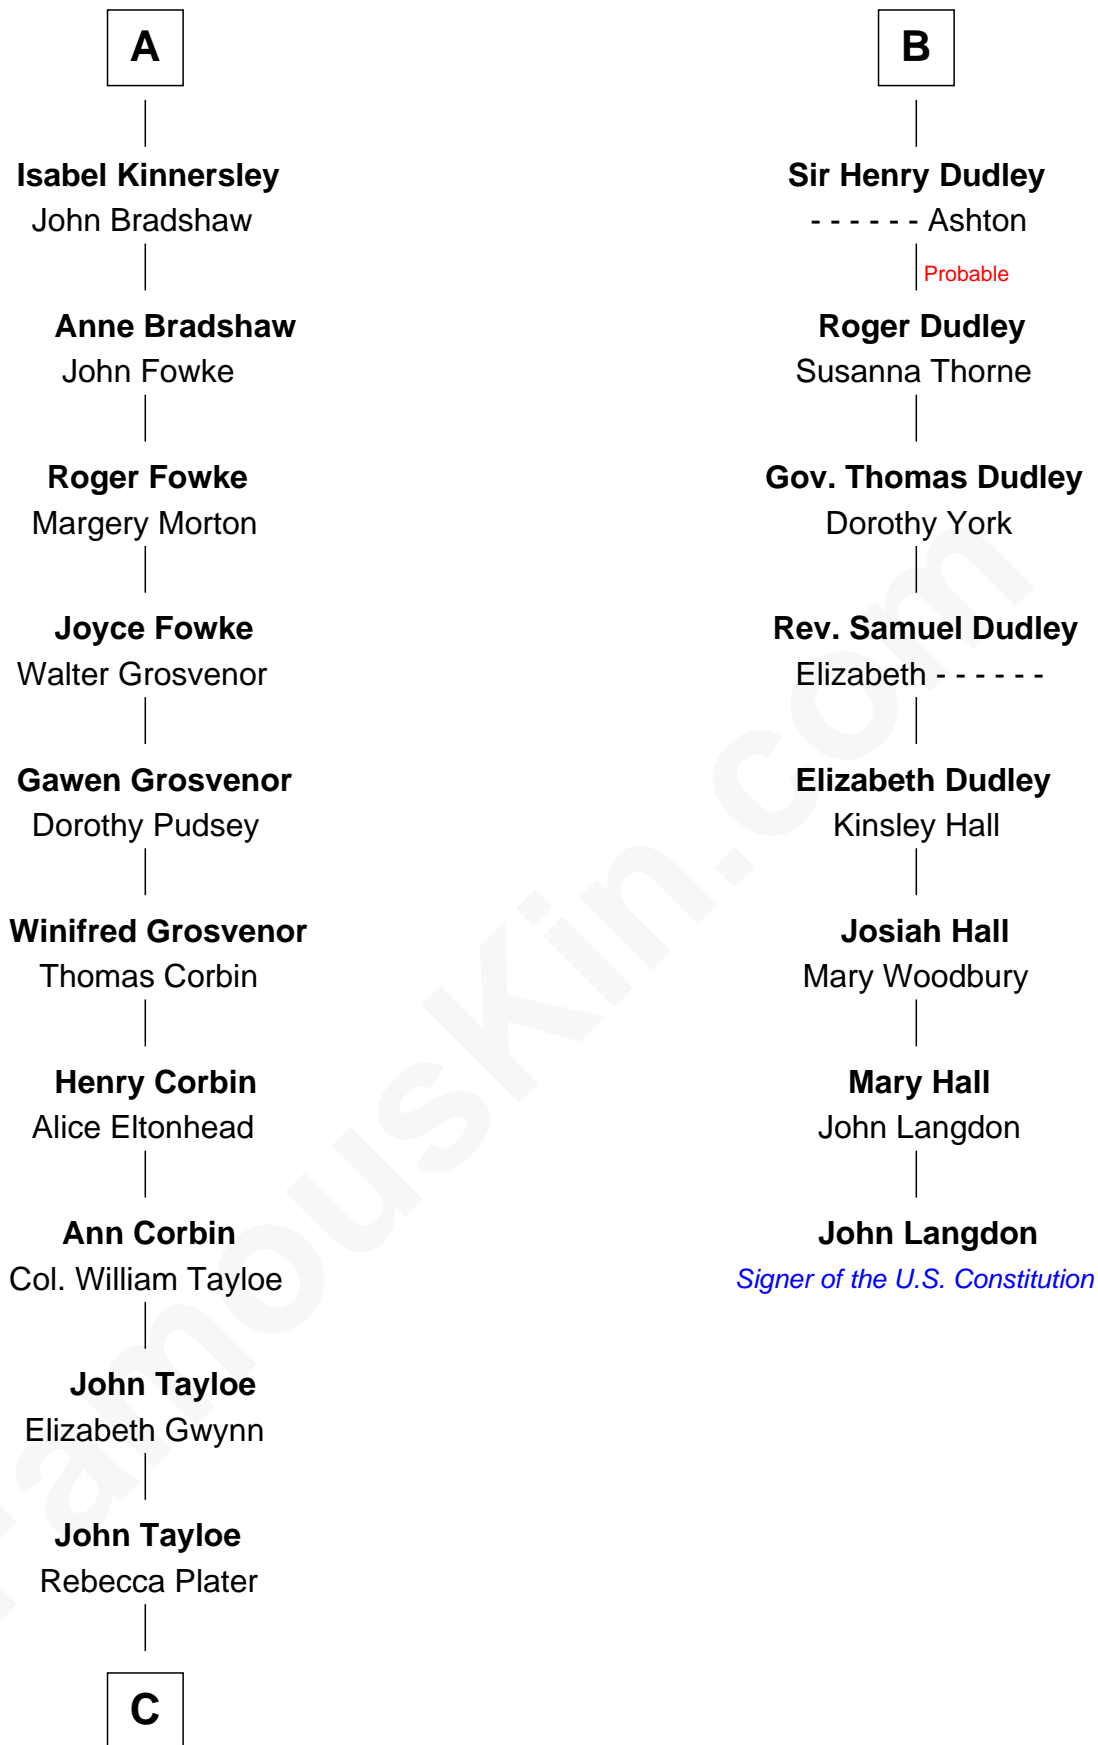

FamousKin.com Relationship Chart of

Edward Lloyd V

13th Governor of Maryland

14th cousin 4 times removed of

John Langdon

Signer of the U.S. Constitution

Sir William de Ros
Margery de Badlesmere

C

Elizabeth Tayloe
Col. Edward Lloyd

Edward Lloyd V
13th Governor of Maryland

FamousKin.com