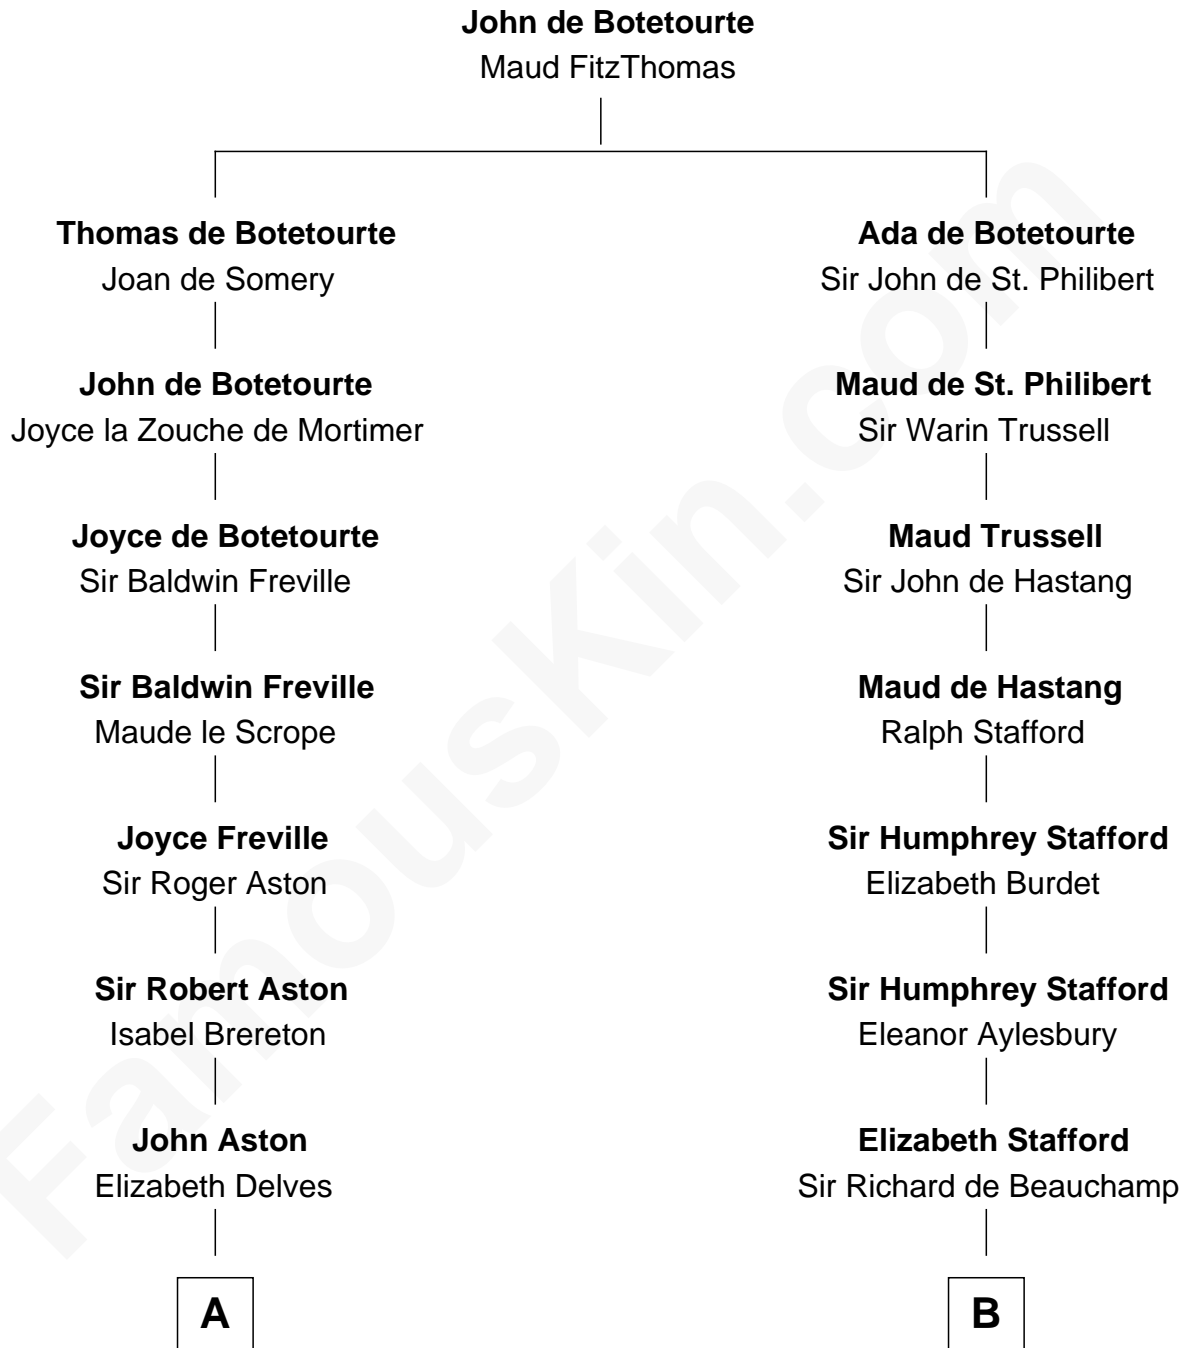

FamousKin.com Relationship Chart of

Edward Lloyd V

13th Governor of Maryland

19th cousin 2 times removed of

Louis Auchincloss

Author

C

John Tayloe
Rebecca Plater

Elizabeth Tayloe
Col. Edward Lloyd

Edward Lloyd V
13th Governor of Maryland

D

Gurdon Buck
Susannah Mainwaring

Elizabeth Buck
John Auchincloss

John Winthrop Auchincloss
Joanna Hone Russell

Joseph Howland Auchincloss
Priscilla Dixon Stanton