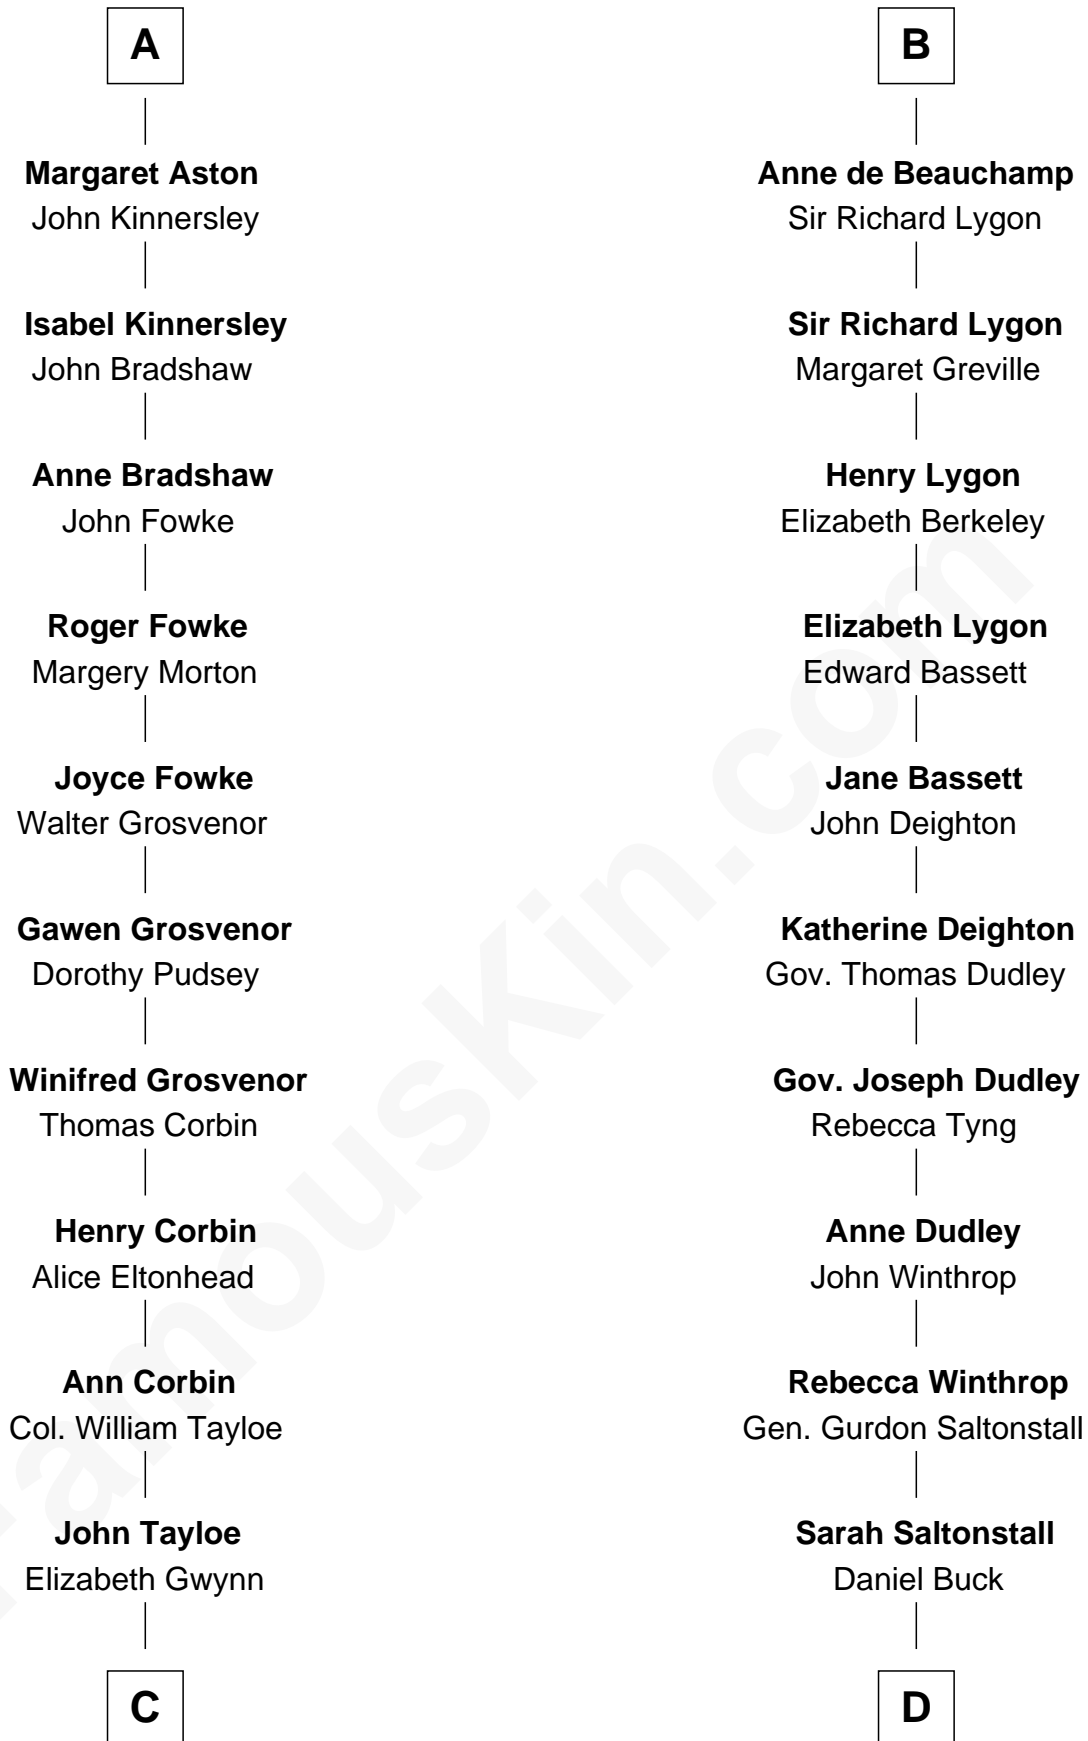

FamousKin.com Relationship Chart of

Edward Lloyd V

13th Governor of Maryland

19th cousin 2 times removed of

Louis Auchincloss

Author

C

John Tayloe
Rebecca Plater

Elizabeth Tayloe
Col. Edward Lloyd

Edward Lloyd V
13th Governor of Maryland

D

Gurdon Buck
Susannah Mainwaring

Elizabeth Buck
John Auchincloss

John Winthrop Auchincloss
Joanna Hone Russell

Joseph Howland Auchincloss
Priscilla Dixon Stanton