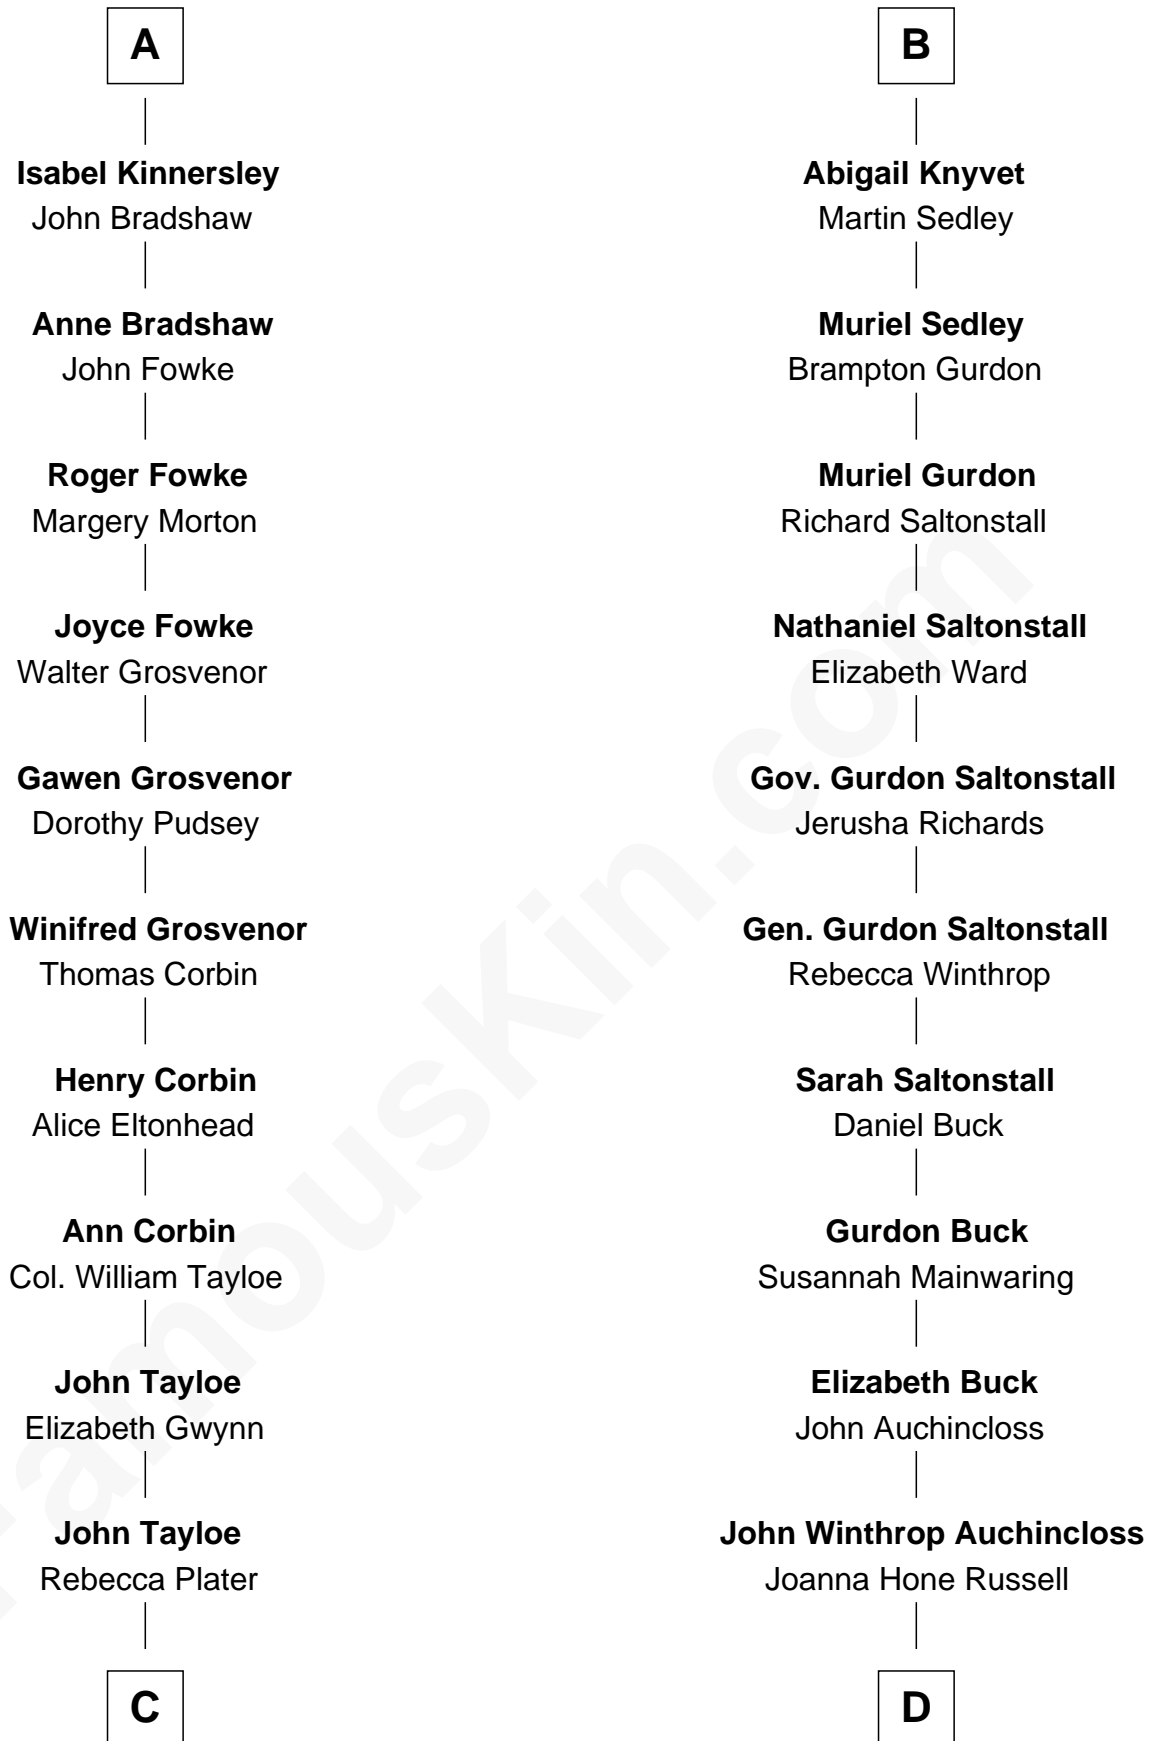

FamousKin.com Relationship Chart of

Edward Lloyd V

13th Governor of Maryland

18th cousin of

Louis Auchincloss

Author

Sir William de Ros
Margery de Badlesmere

C

Elizabeth Tayloe
Col. Edward Lloyd

Edward Lloyd V
13th Governor of Maryland

D

Joseph Howland Auchincloss
Priscilla Dixon Stanton

Louis Auchincloss
Author

FamousKin.com