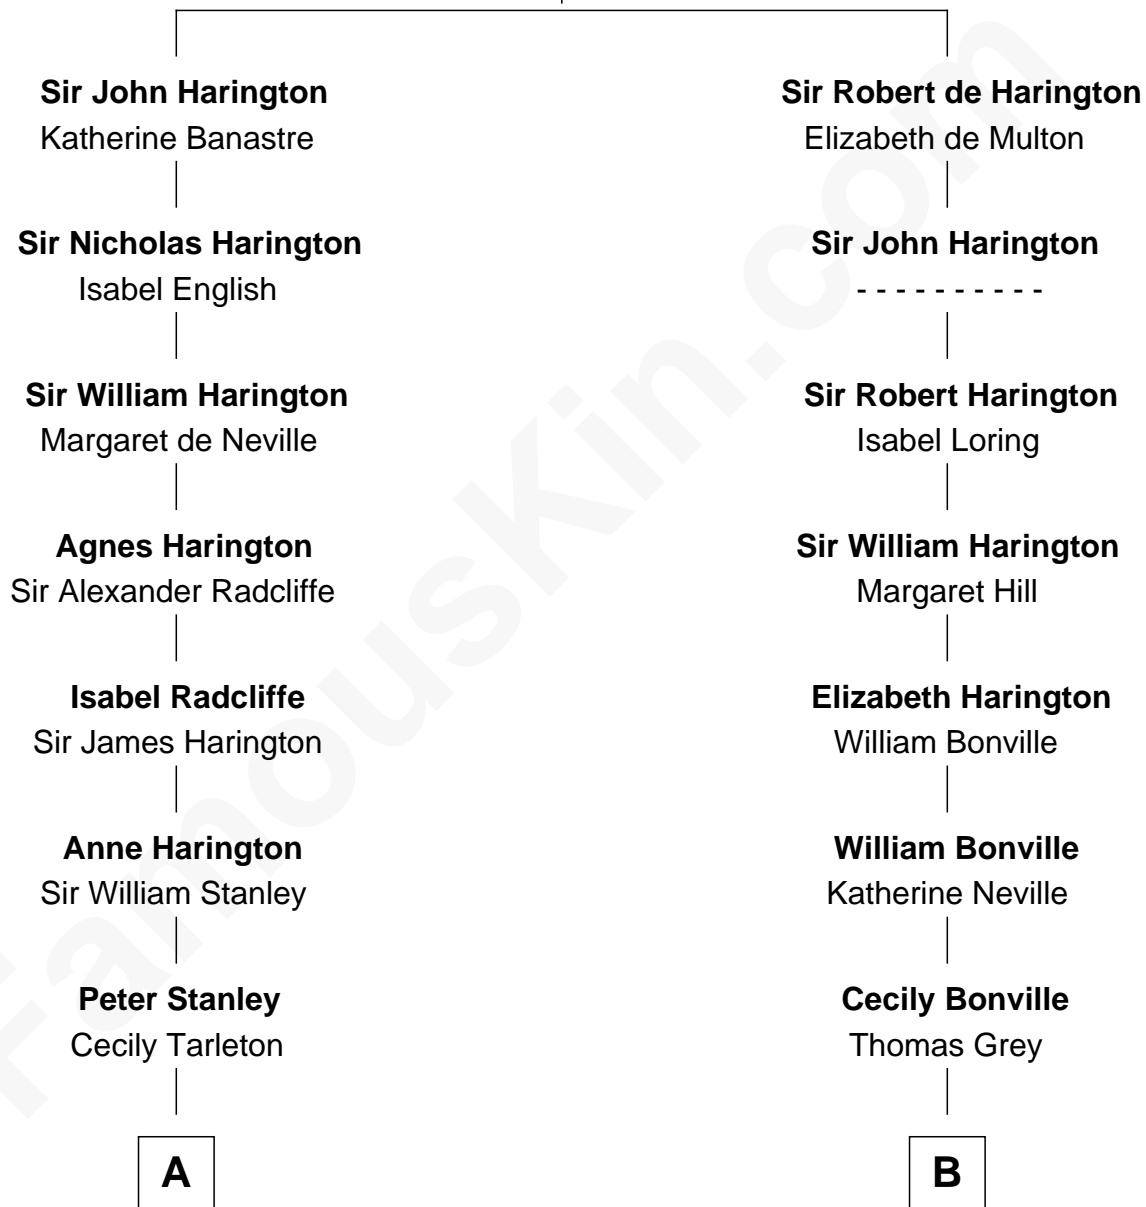

FamousKin.com Relationship Chart of

Edward Lloyd V

13th Governor of Maryland

14th cousin 5 times removed of

Louis Auchincloss

Author

Sir John de Harington

Joan - - - - -

C

|
John Winthrop Auchincloss

Joanna Hone Russell

|
Joseph Howland Auchincloss

Priscilla Dixon Stanton

|
Louis Auchincloss

Author

FamousKin.com