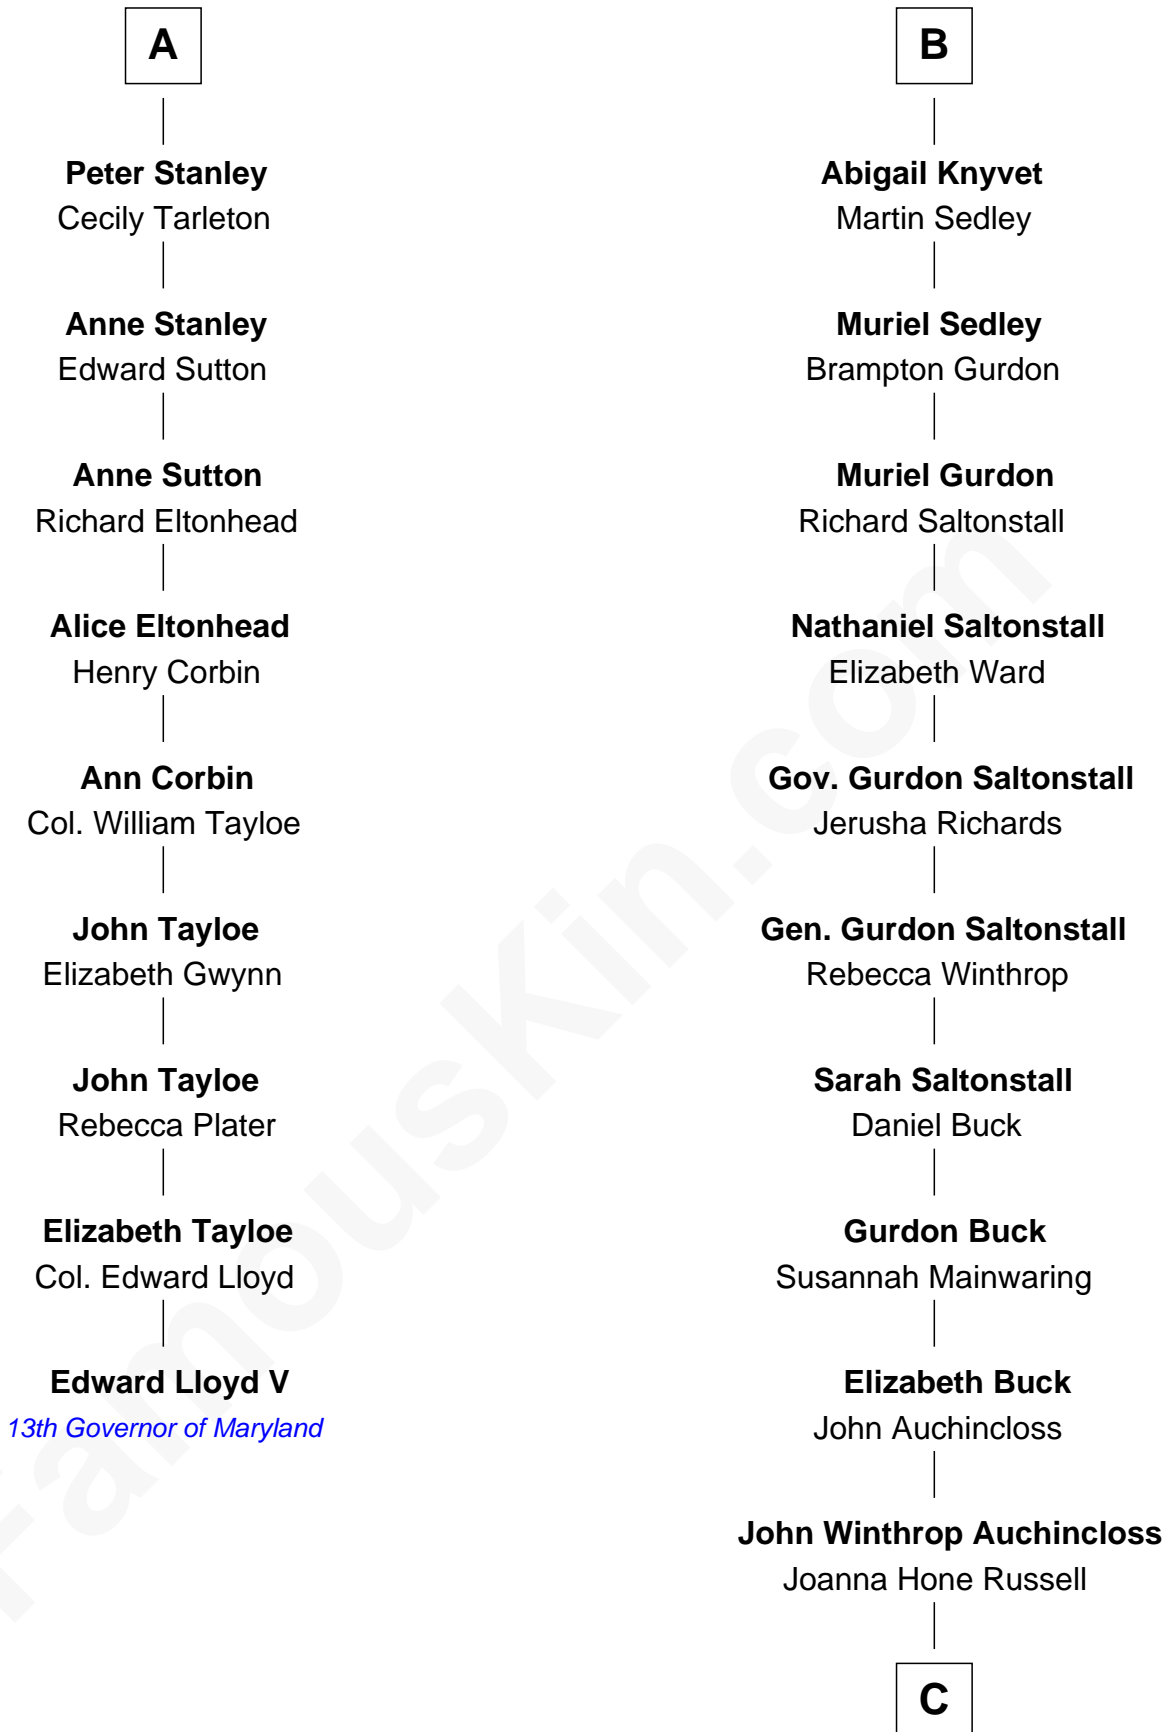

FamousKin.com Relationship Chart of

Edward Lloyd V

13th Governor of Maryland

15th cousin 3 times removed of

Louis Auchincloss

Author

C

Joseph Howland Auchincloss

Priscilla Dixon Stanton

Louis Auchincloss

Author

FamousKin.com