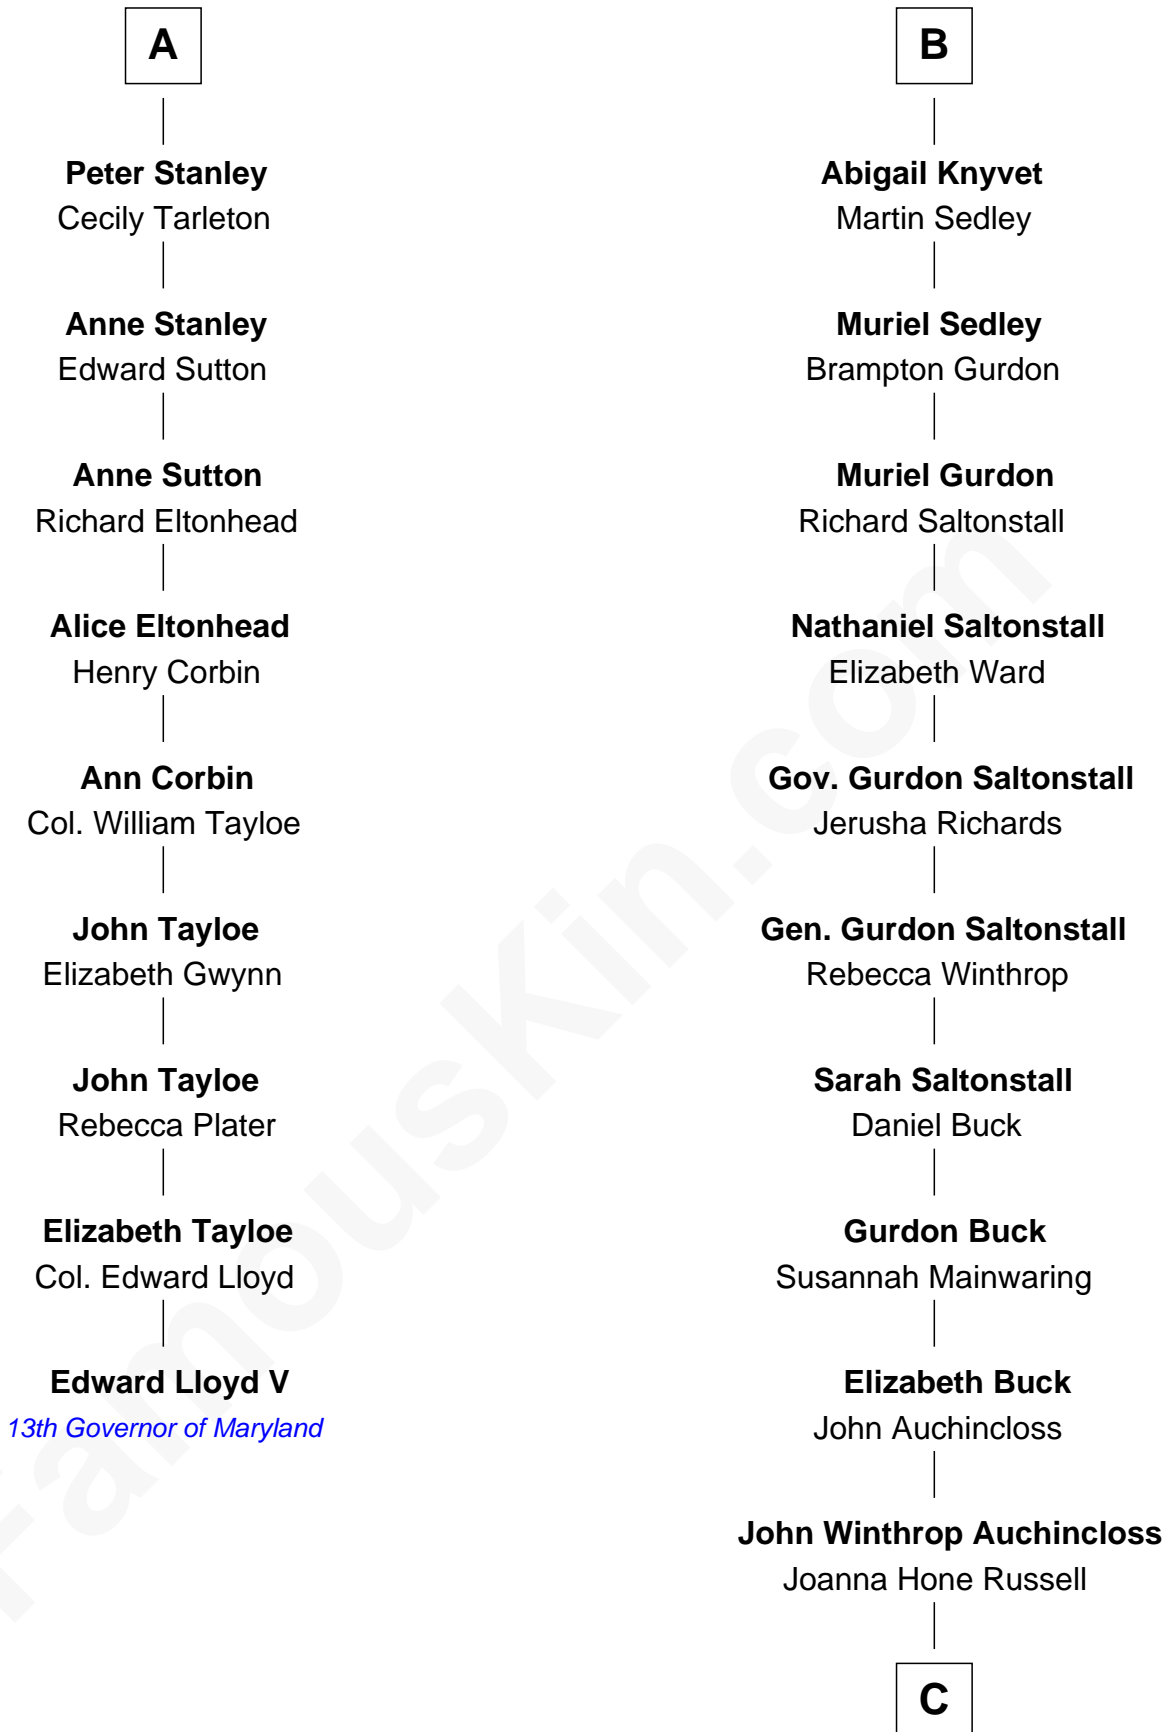

FamousKin.com Relationship Chart of

Edward Lloyd V

13th Governor of Maryland

15th cousin 3 times removed of

Louis Auchincloss

Author

Sir Robert de Holland

Maude la Zouche

C

Joseph Howland Auchincloss

Priscilla Dixon Stanton

Louis Auchincloss

Author

FamousKin.com