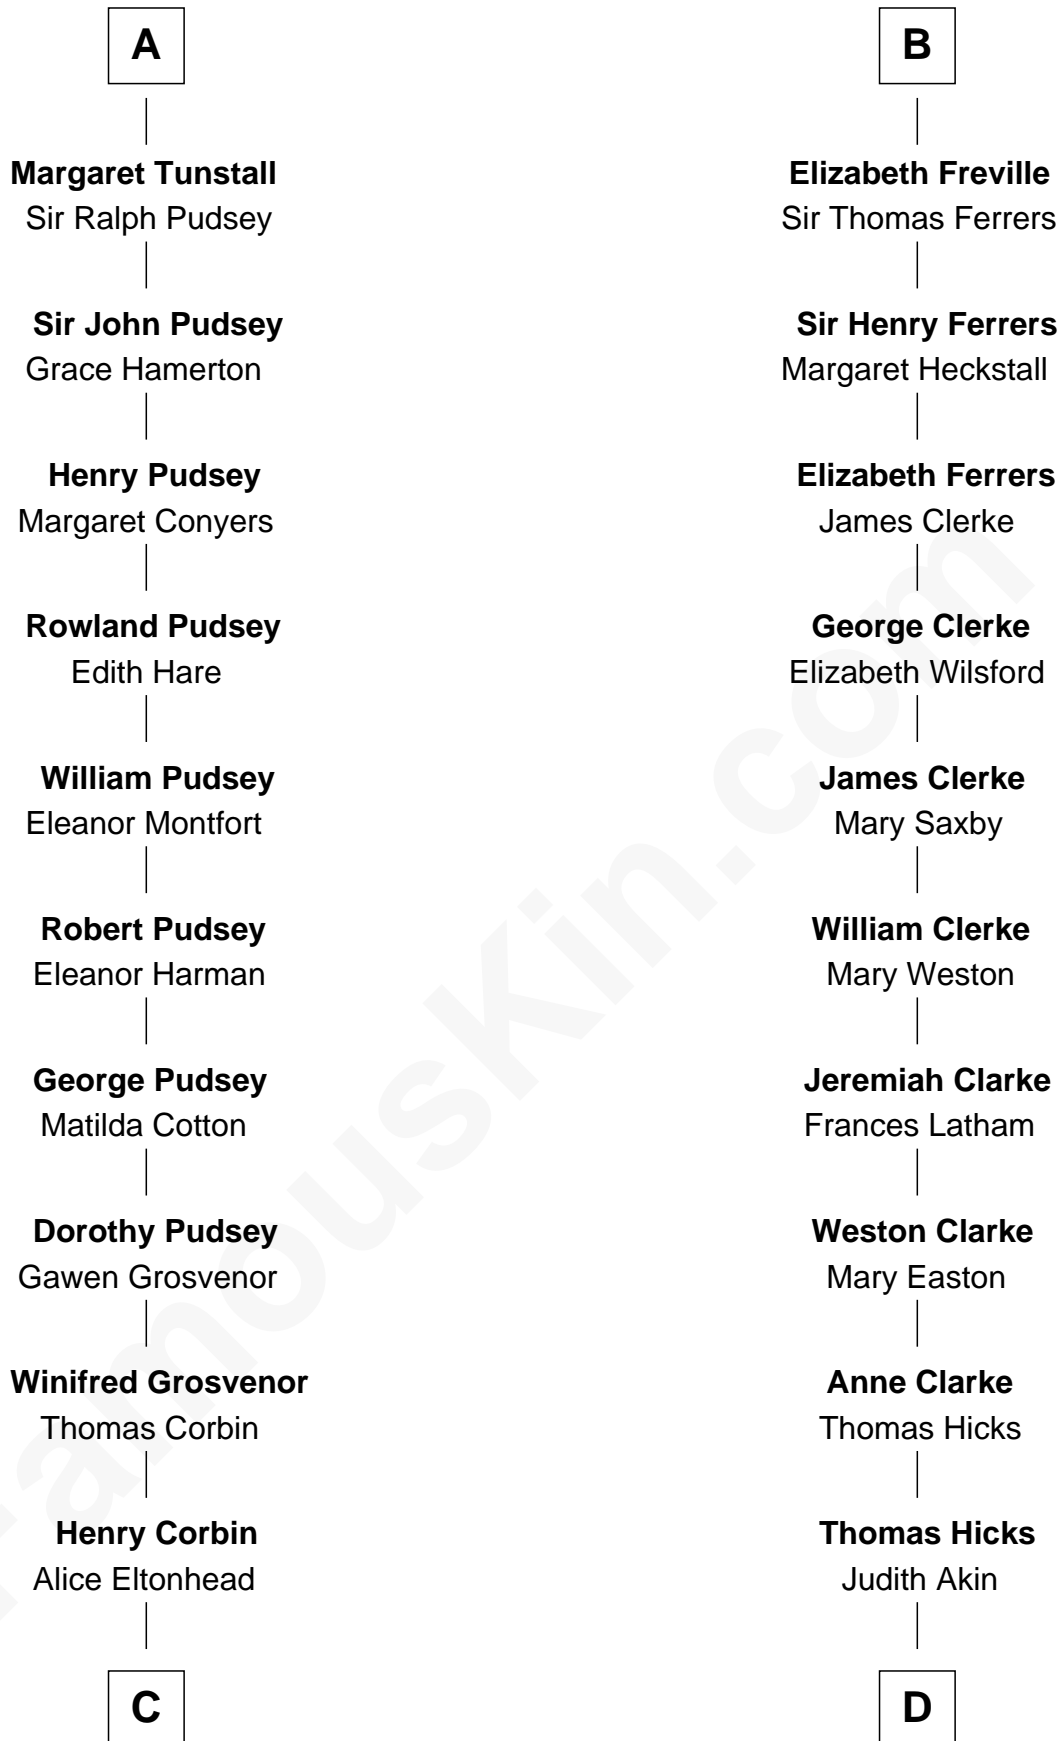

FamousKin.com Relationship Chart of

Edward Lloyd V

13th Governor of Maryland

20th cousin 1 time removed of

Hetty Green

"The Witch of Wall Street"

C

Ann Corbin
Col. William Tayloe

John Tayloe
Elizabeth Gwynn

John Tayloe
Rebecca Plater

Elizabeth Tayloe
Col. Edward Lloyd

Edward Lloyd V
13th Governor of Maryland

D

Sarah Hicks
Gideon Howland

Gideon Howland
Mehitable Howland

Abby Slocum Howland
Edward Mott Robinson

Hetty Green
"The Witch of Wall Street"