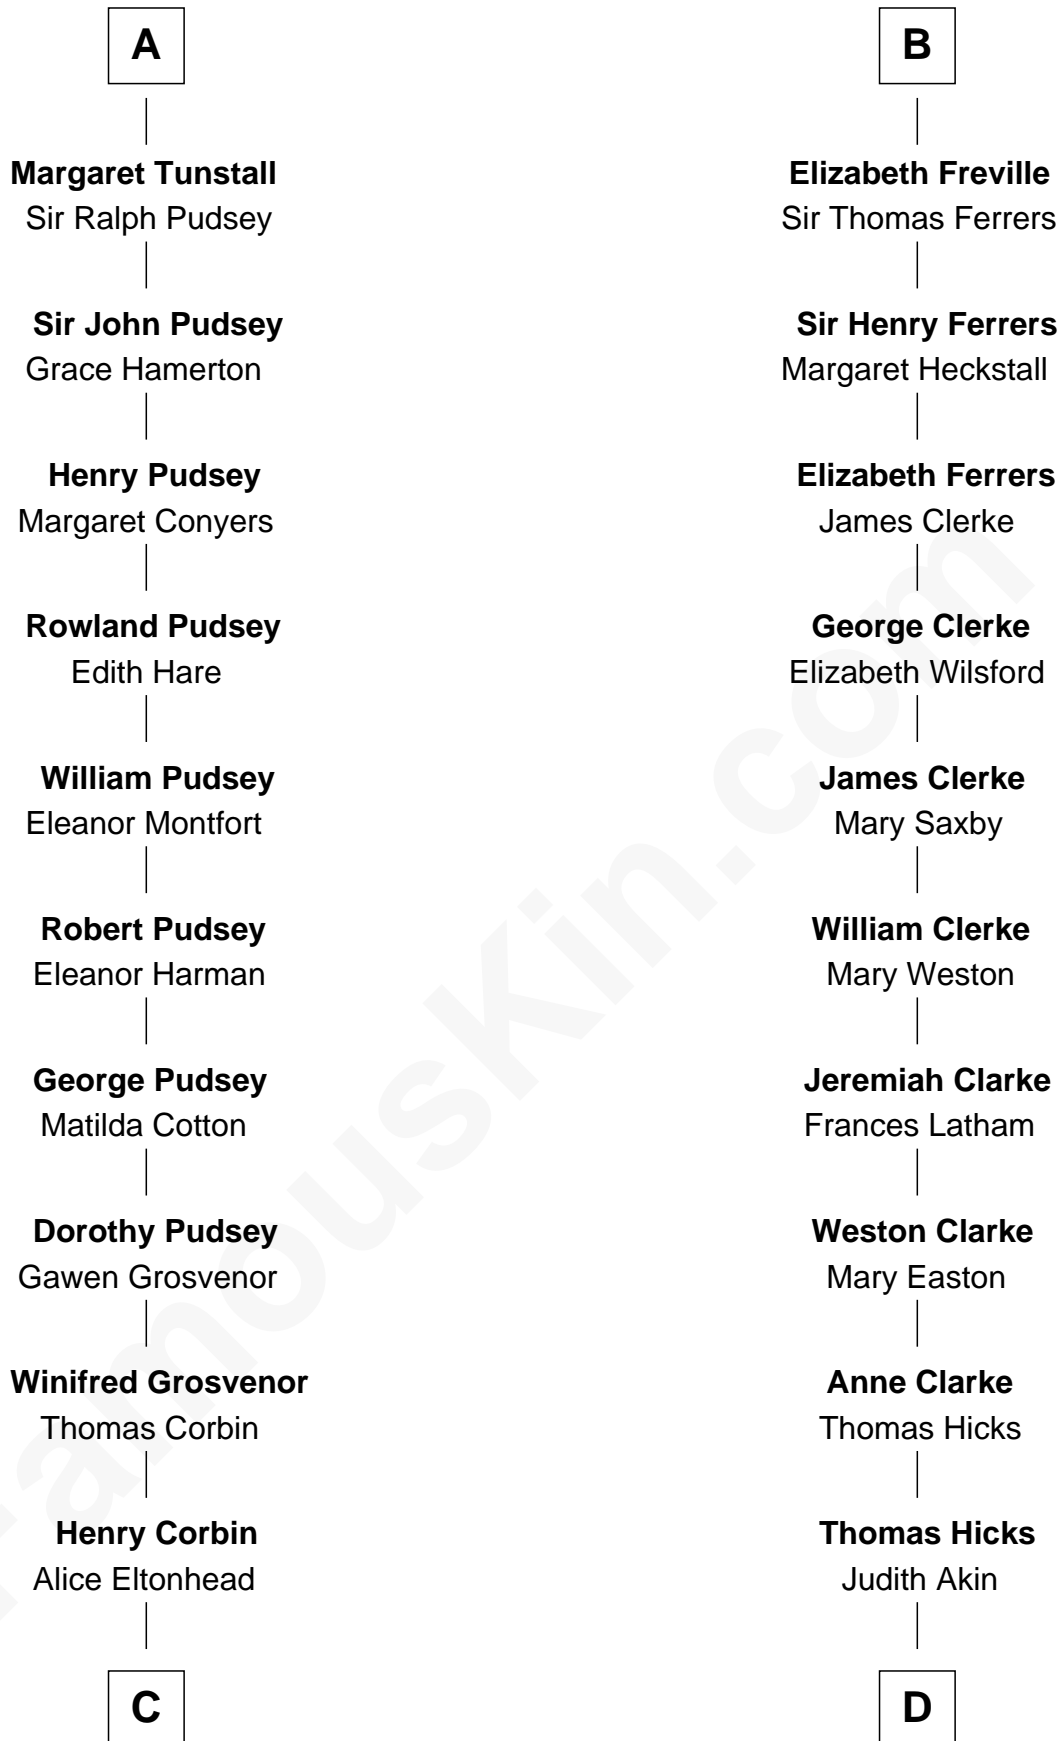

FamousKin.com Relationship Chart of

Edward Lloyd V

13th Governor of Maryland

20th cousin 1 time removed of

Hetty Green

"The Witch of Wall Street"

Reginald FitzPiers

C

Ann Corbin
Col. William Tayloe

John Tayloe
Elizabeth Gwynn

John Tayloe
Rebecca Plater

Elizabeth Tayloe
Col. Edward Lloyd

Edward Lloyd V
13th Governor of Maryland

D

Sarah Hicks
Gideon Howland

Gideon Howland
Mehitable Howland

Abby Slocum Howland
Edward Mott Robinson

Hetty Green
"The Witch of Wall Street"

FamousKin.com