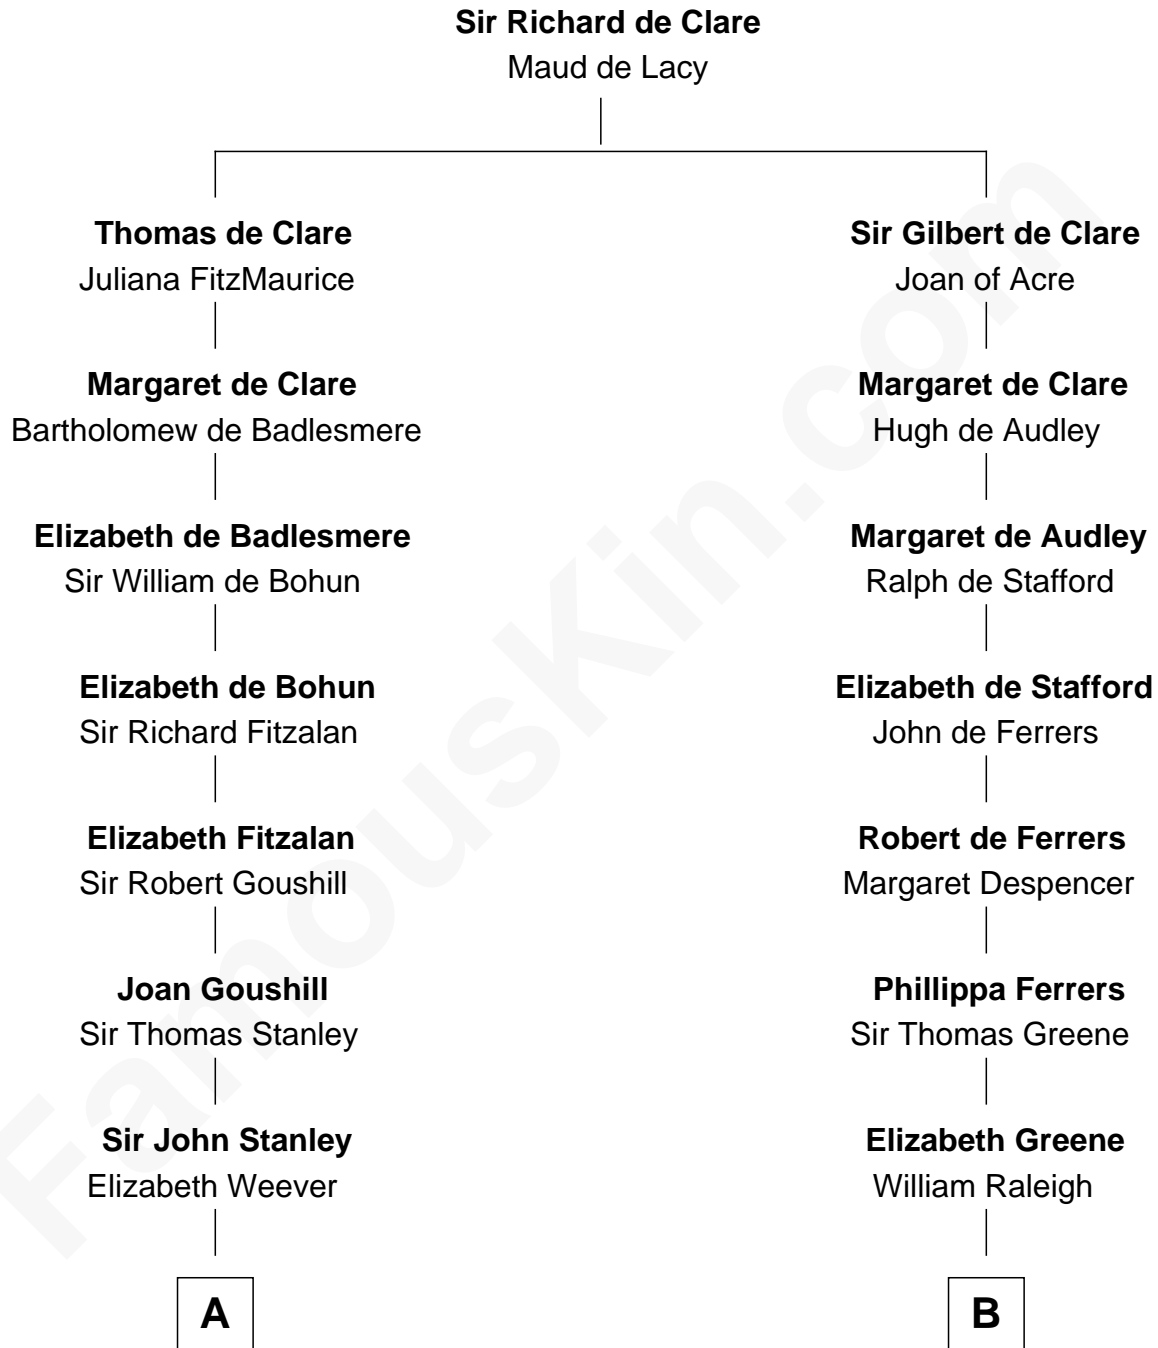

# FamousKin.com Relationship Chart of

**Edward Lloyd V**

*13th Governor of Maryland*

17th cousin 3 times removed of

**Shanghai Pierce**

*Texas Cattleman*

**C**

—  
**Ambless Wilbore**  
Nathaniel Stoddard

—  
**Susanna Stoddard**  
Isaac Pearce

—  
**Jonathan D. Pearce**  
Hanna Phillips Head

—  
**Shanghai Pierce**  
*Texas Cattleman*

FamousKin.com