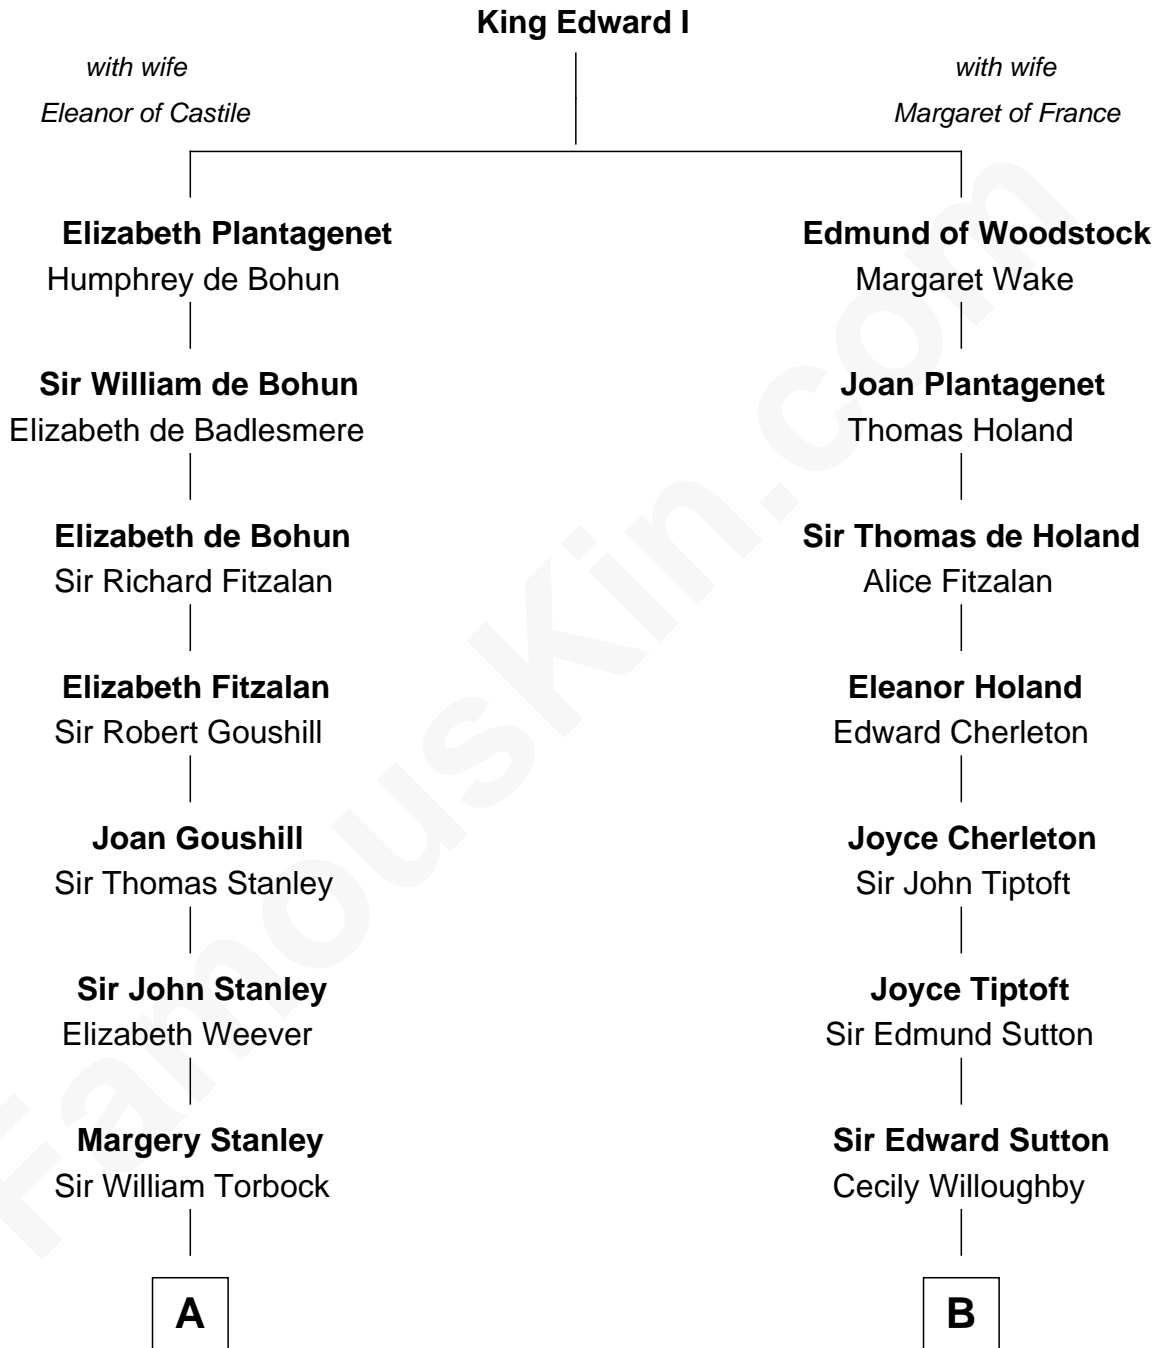

FamousKin.com Relationship Chart of

Edward Lloyd V

13th Governor of Maryland

16th cousin 4 times removed of

Alan Shepard

Mercury and Apollo Astronaut

C

Thomas Bradbury Bartlett
Victoria Elizabeth Williams Cilley

Annie Elizabeth Bartlett
Frederick Johnson Shepard

Alan Bartlett Shepard
Pauline Renza Emerson

Alan Shepard
Mercury and Apollo Astronaut

FamousKin.com