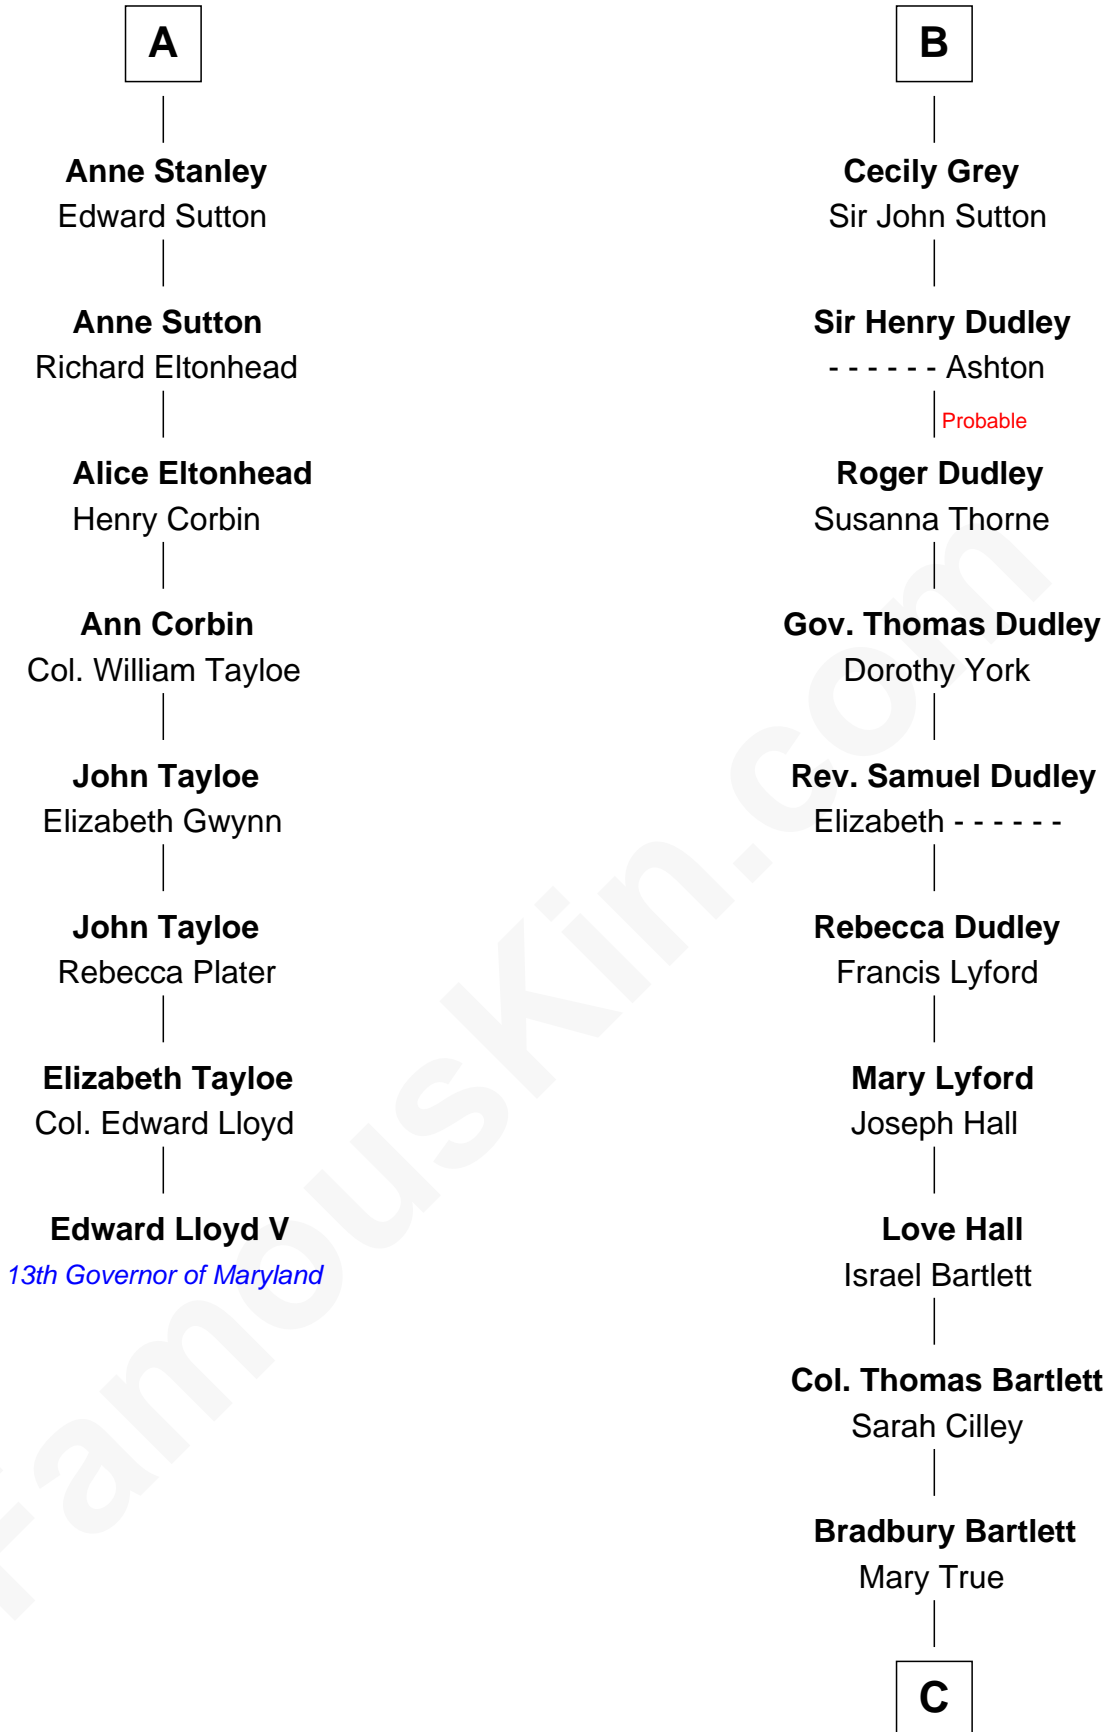

FamousKin.com Relationship Chart of

Edward Lloyd V

13th Governor of Maryland

14th cousin 6 times removed of

Alan Shepard

Mercury and Apollo Astronaut

Sir John de Harington

Joan - - - - -

C

Thomas Bradbury Bartlett
Victoria Elizabeth Williams Cilley

Annie Elizabeth Bartlett
Frederick Johnson Shepard

Alan Bartlett Shepard
Pauline Renza Emerson

Alan Shepard
Mercury and Apollo Astronaut

FamousKin.com