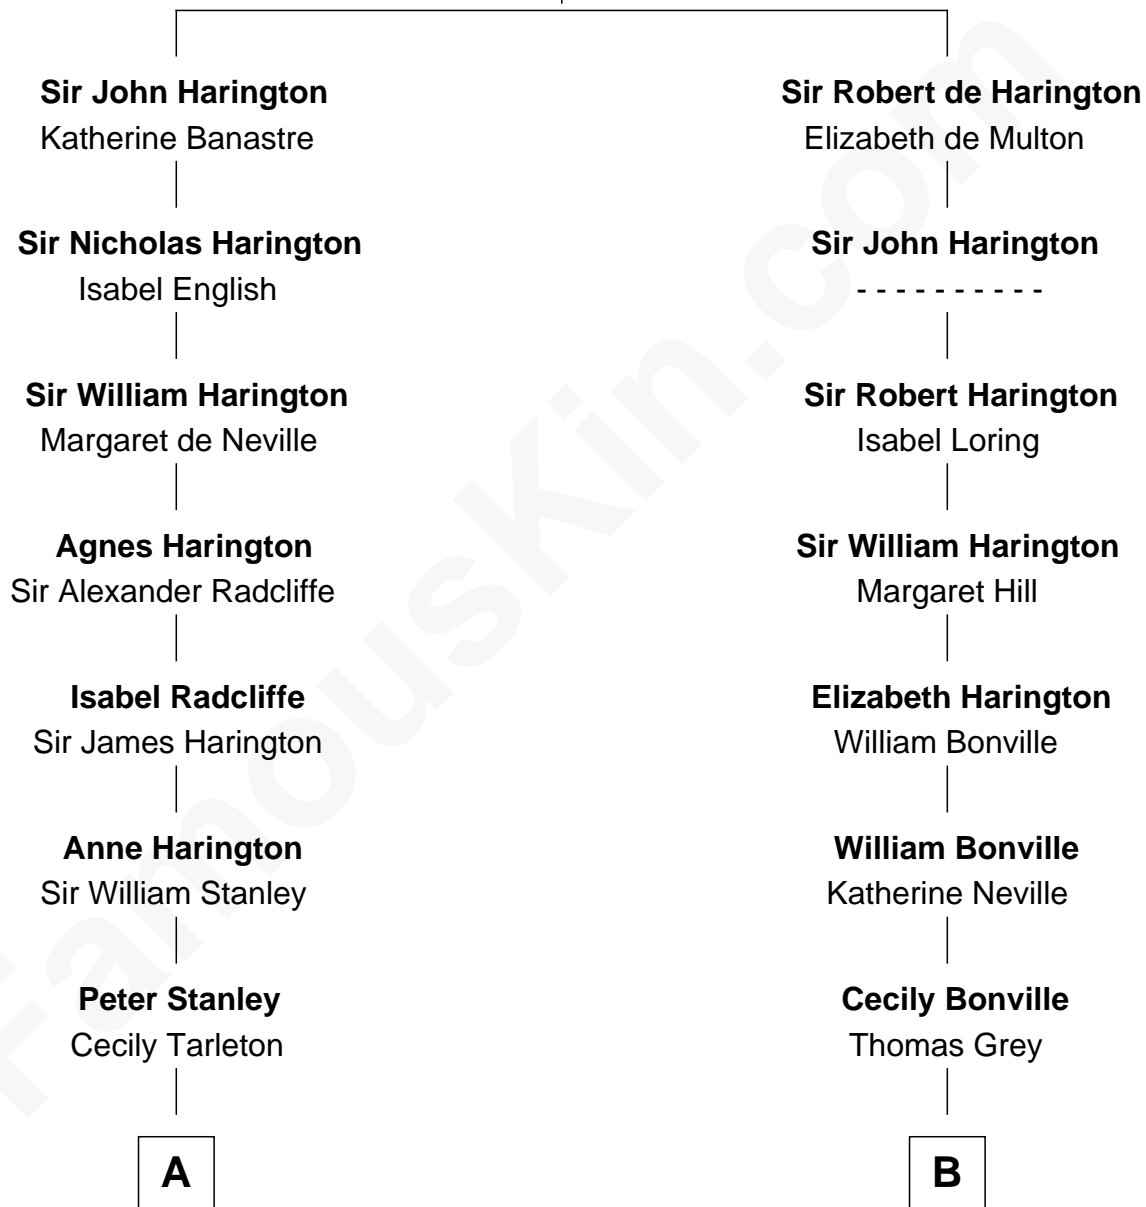

FamousKin.com Relationship Chart of

Edward Lloyd V

13th Governor of Maryland

14th cousin 6 times removed of

Alan Shepard

Mercury and Apollo Astronaut

Sir John de Harington

Joan - - - - -

C

Thomas Bradbury Bartlett
Victoria Elizabeth Williams Cilley

Annie Elizabeth Bartlett
Frederick Johnson Shepard

Alan Bartlett Shepard
Pauline Renza Emerson

Alan Shepard
Mercury and Apollo Astronaut

FamousKin.com