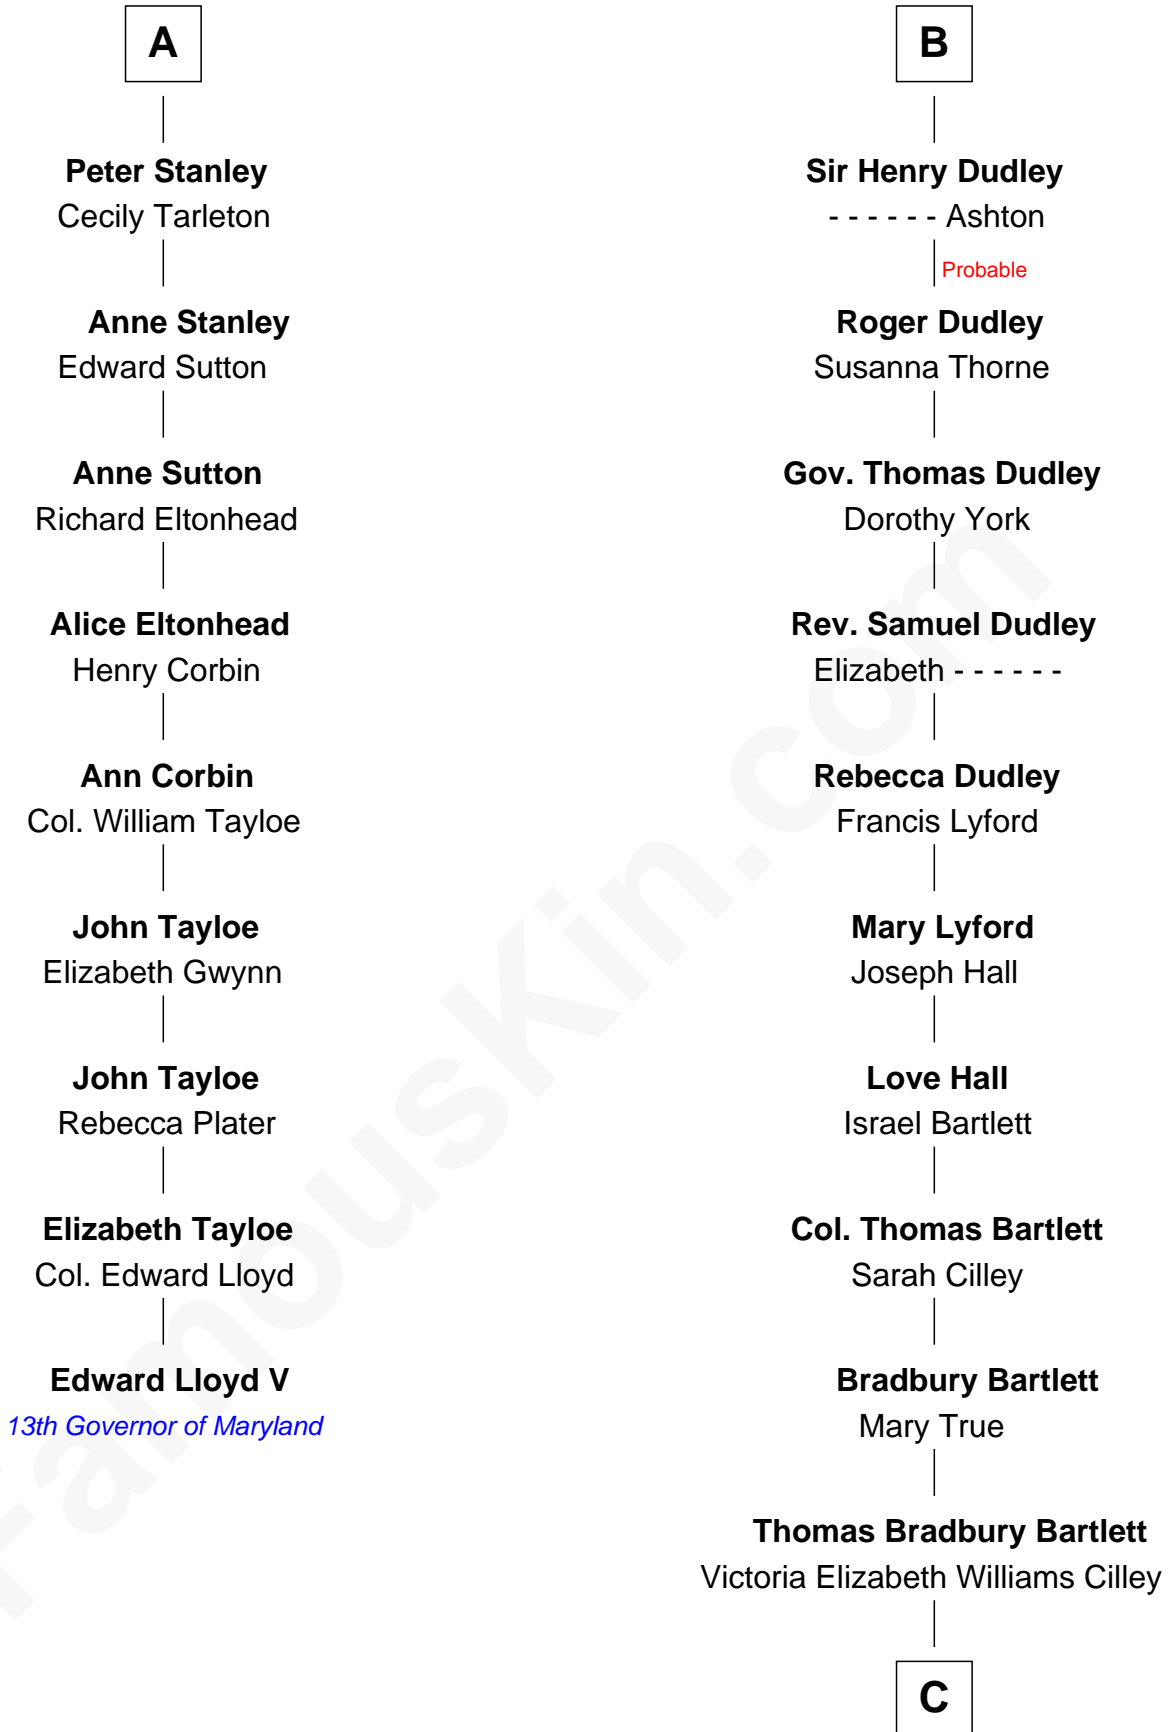

FamousKin.com Relationship Chart of

Edward Lloyd V

13th Governor of Maryland

15th cousin 4 times removed of

Alan Shepard

Mercury and Apollo Astronaut

Ralph de Stafford

*with wife
Katherine de Hastang*

*with wife
Margaret de Audley*

C

Annie Elizabeth Bartlett
Frederick Johnson Shepard

Alan Bartlett Shepard
Pauline Renza Emerson

Alan Shepard
Mercury and Apollo Astronaut

FamousKin.com