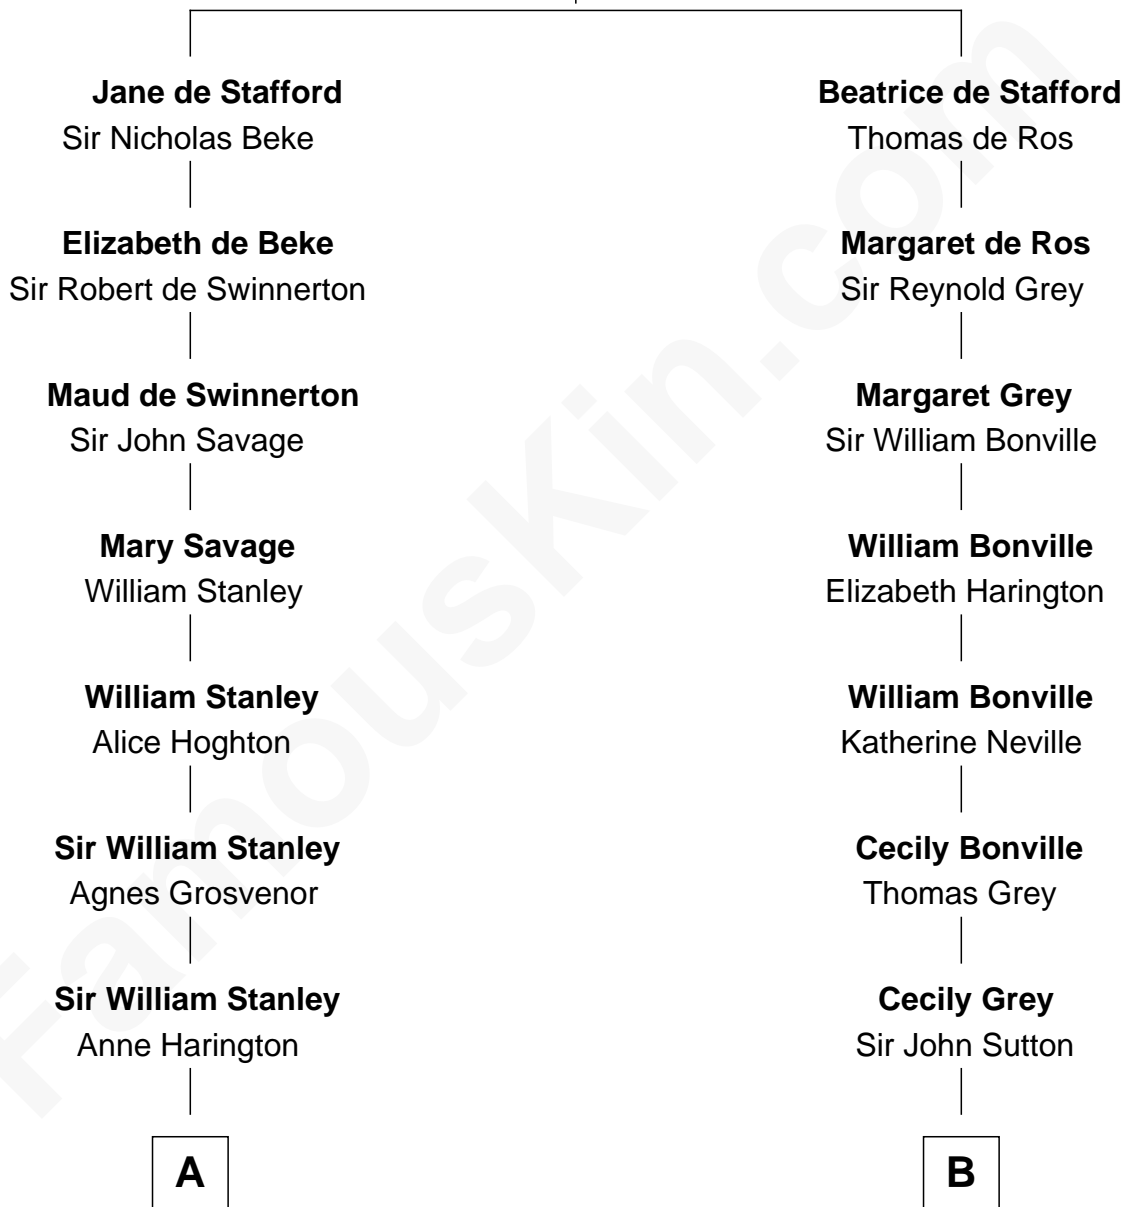

FamousKin.com Relationship Chart of

Edward Lloyd V

13th Governor of Maryland

15th cousin 4 times removed of

Alan Shepard

Mercury and Apollo Astronaut

Ralph de Stafford

*with wife
Katherine de Hastang*

*with wife
Margaret de Audley*

C

Annie Elizabeth Bartlett
Frederick Johnson Shepard

Alan Bartlett Shepard
Pauline Renza Emerson

Alan Shepard
Mercury and Apollo Astronaut

FamousKin.com