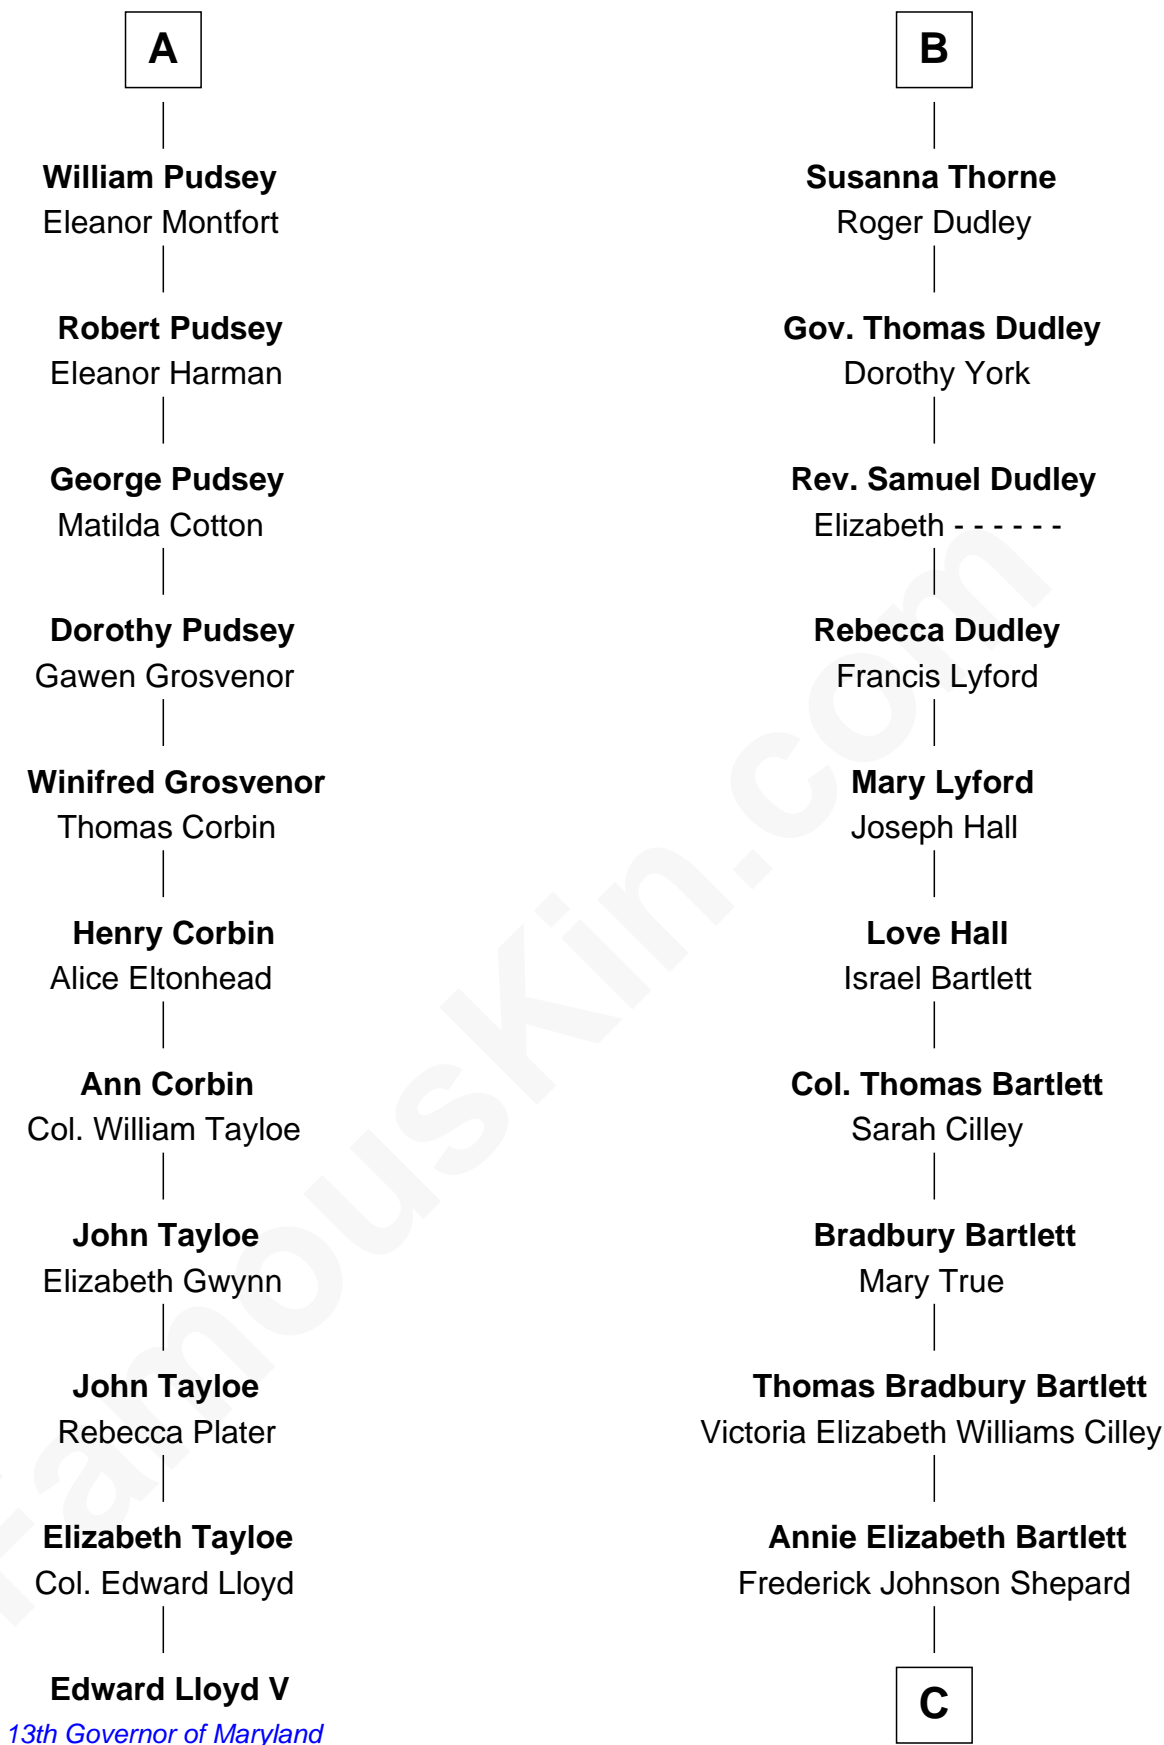

FamousKin.com Relationship Chart of

Edward Lloyd V

13th Governor of Maryland

17th cousin 1 time removed of

Alan Shepard

Mercury and Apollo Astronaut

Sir John Grey

Avice Marmion

Sir Robert Grey
Lora de St. Quintin

Elizabeth Grey
Henry FitzHugh

Eleanor Fitzhugh
Sir Thomas Tunstall

Margaret Tunstall
Sir Ralph Pudsey

Sir John Pudsey
Grace Hamerton

Henry Pudsey
Margaret Conyers

Rowland Pudsey
Edith Hare

A

Maud Grey

Sir Thomas Harcourt

Sir Thomas Harcourt
Jane Fraunceys

Sir Richard Harcourt
Edith St. Clair

Alice Harcourt
William Bessiles

Elizabeth Bessiles
Richard Fettiplace

Anne Fettiplace
Edward Purefoy

Mary Purefoy
Thomas Thorne

B

C

Alan Bartlett Shepard
Pauline Renza Emerson

Alan Shepard
Mercury and Apollo Astronaut

FamousKin.com