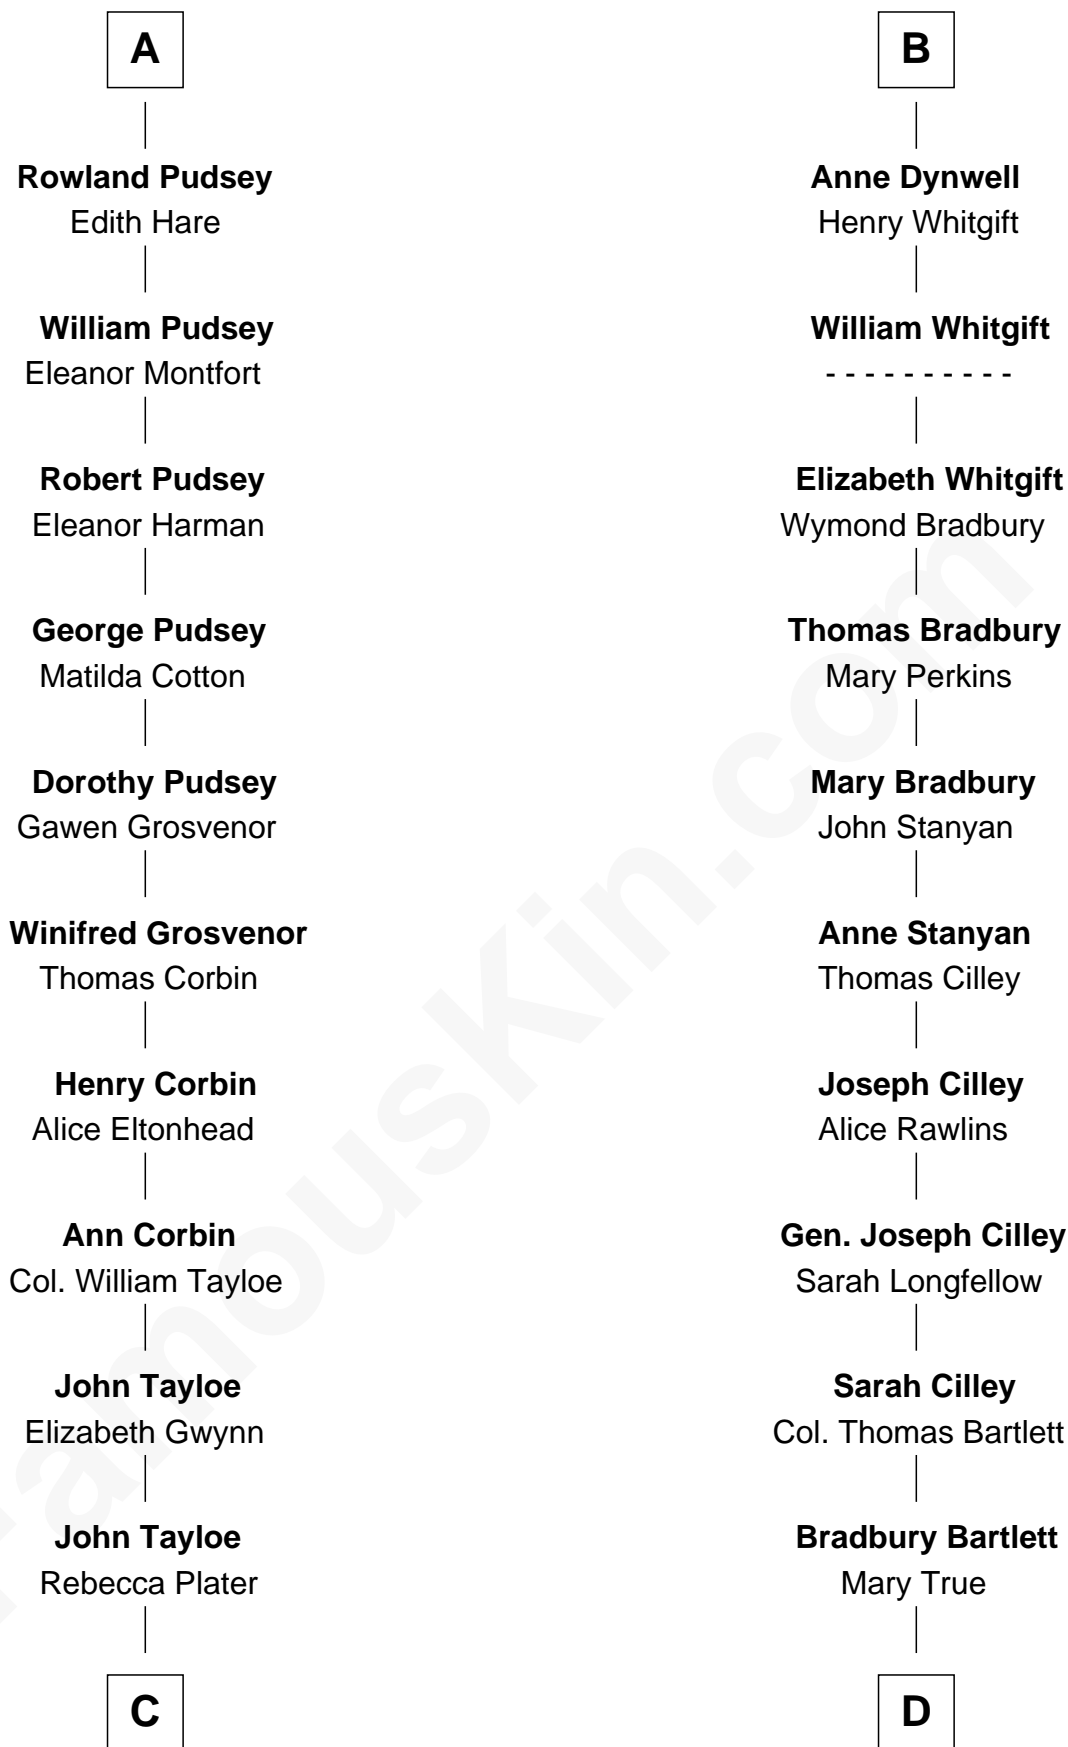

FamousKin.com Relationship Chart of

Edward Lloyd V

13th Governor of Maryland

18th cousin 2 times removed of

Alan Shepard

Mercury and Apollo Astronaut

Sir Geoffrey le Scrope

Ivetta de Ros

C

Elizabeth Tayloe
Col. Edward Lloyd

Edward Lloyd V
13th Governor of Maryland

D

Thomas Bradbury Bartlett
Victoria Elizabeth Williams Cilley

Annie Elizabeth Bartlett
Frederick Johnson Shepard

Alan Bartlett Shepard
Pauline Renza Emerson

Alan Shepard
Mercury and Apollo Astronaut

FamousKin.com