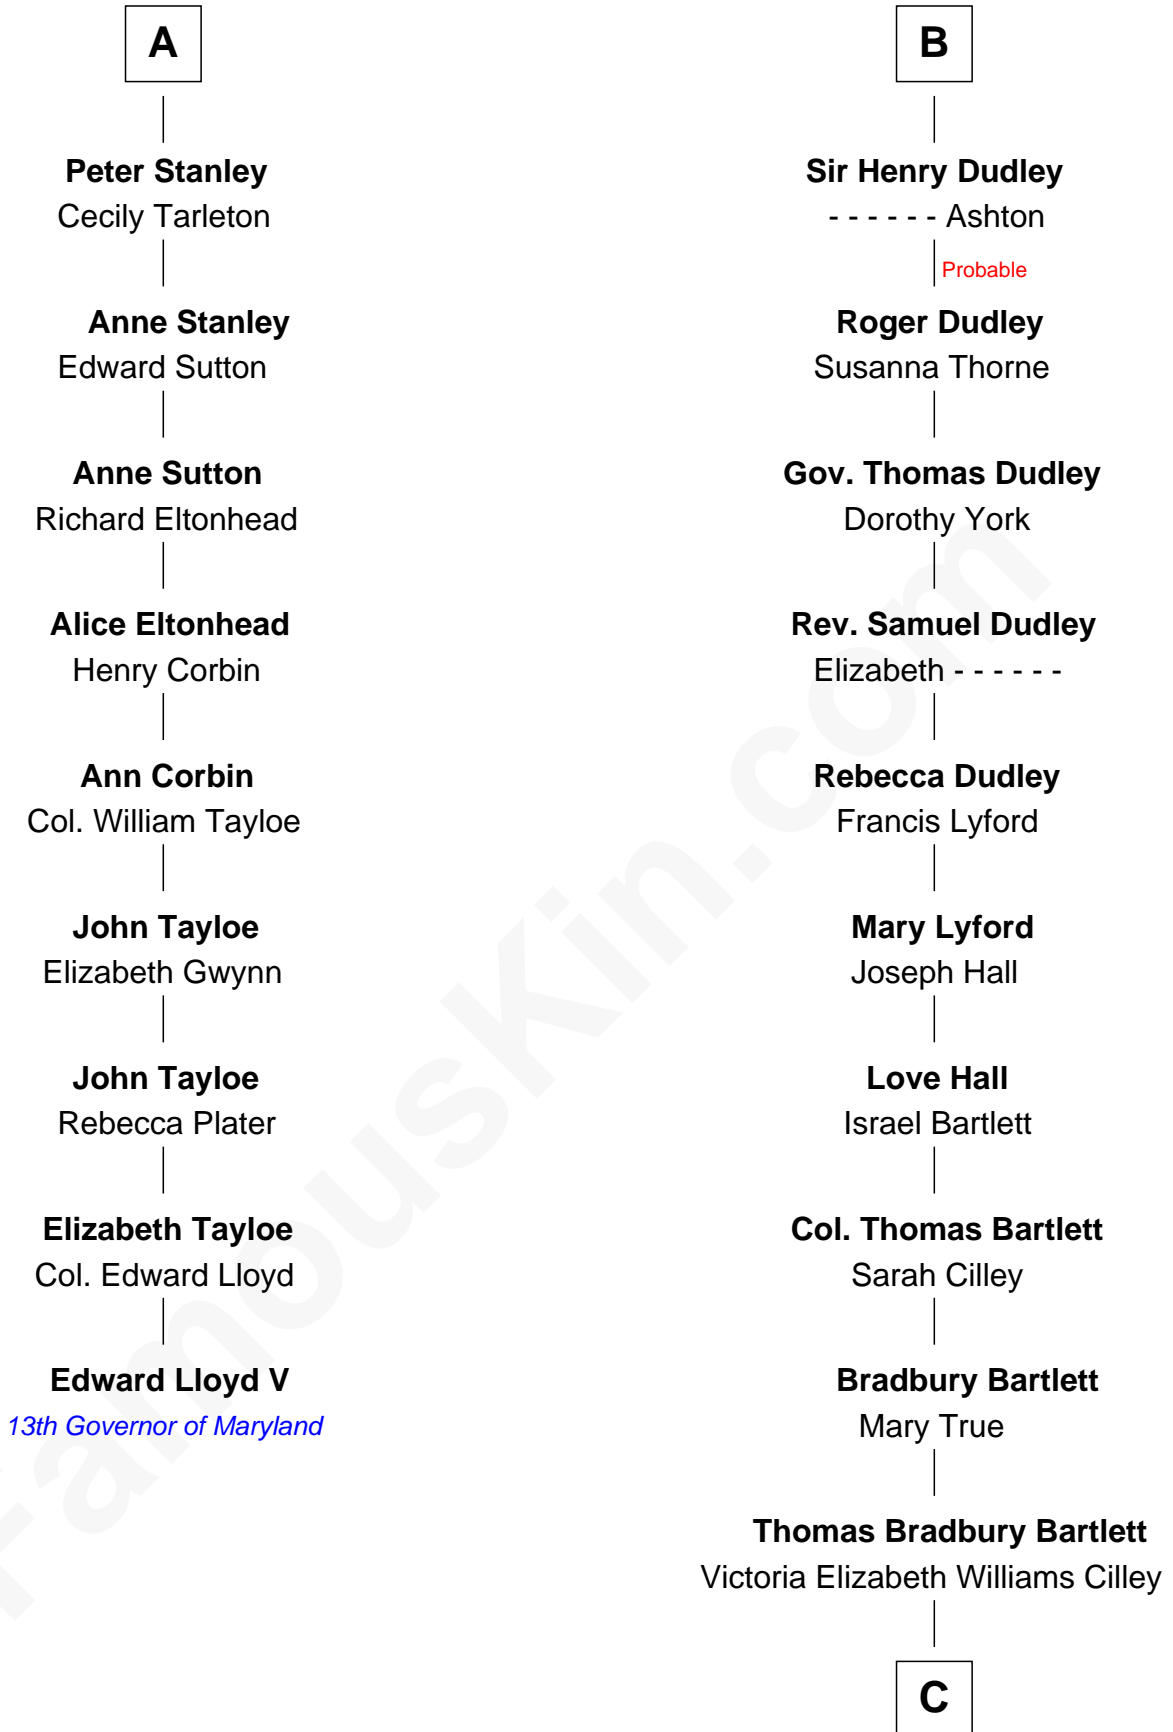

FamousKin.com Relationship Chart of

Edward Lloyd V

13th Governor of Maryland

15th cousin 4 times removed of

Alan Shepard

Mercury and Apollo Astronaut

Sir Robert de Holland

Maude la Zouche

C

Annie Elizabeth Bartlett
Frederick Johnson Shepard

Alan Bartlett Shepard
Pauline Renza Emerson

Alan Shepard
Mercury and Apollo Astronaut

FamousKin.com