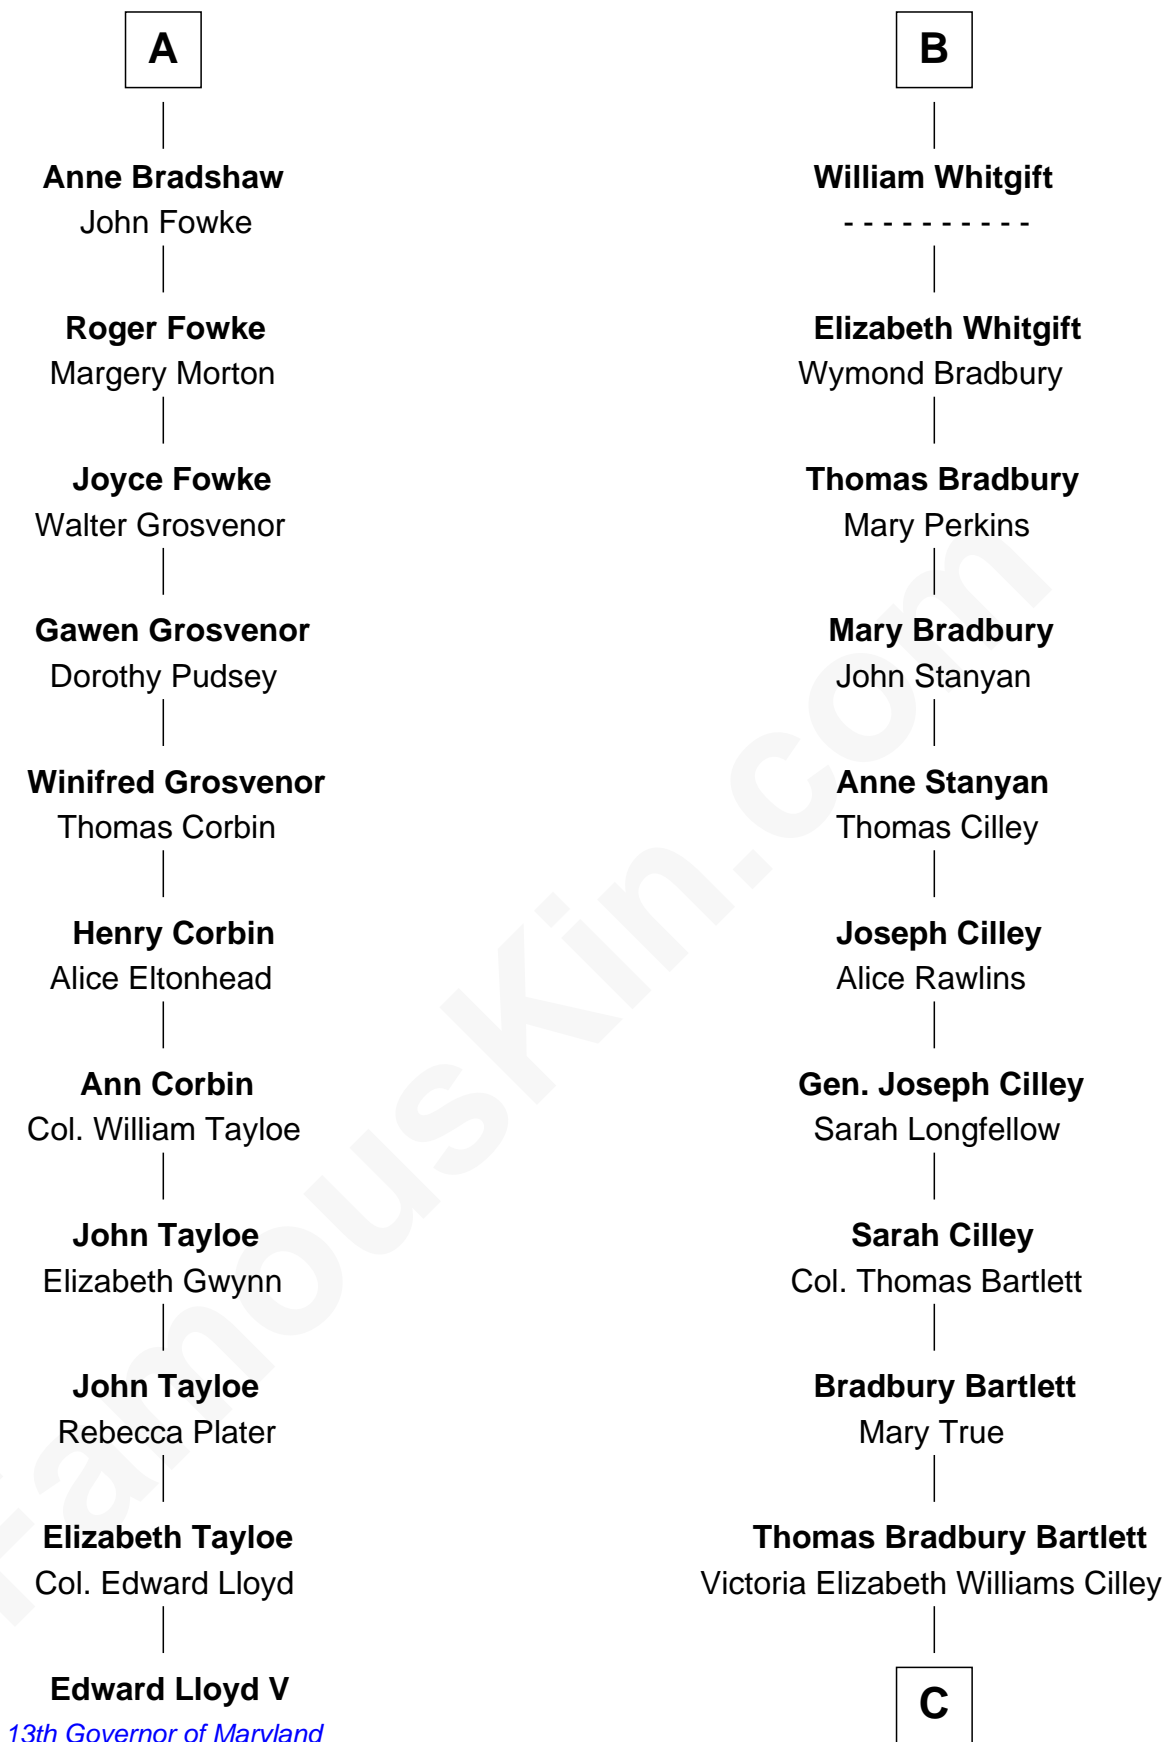

# FamousKin.com Relationship Chart of

**Edward Lloyd V**

*13th Governor of Maryland*

17th cousin 2 times removed of

**Alan Shepard**

*Mercury and Apollo Astronaut*

**John de Welles**

Maud de Roos

**John Aston**

Elizabeth Delves

**Margaret Aston**

John Kinnersley

**Isabel Kinnersley**

John Bradshaw

**A**

**John de Welles**

John Fulnetby

**Katherine Fulnetby**

William Dynwell

**Anne Dynwell**

Henry Whitgift

**B**

**C**

**Annie Elizabeth Bartlett**  
Frederick Johnson Shepard

**Alan Bartlett Shepard**  
Pauline Renza Emerson

**Alan Shepard**  
*Mercury and Apollo Astronaut*

FamousKin.com