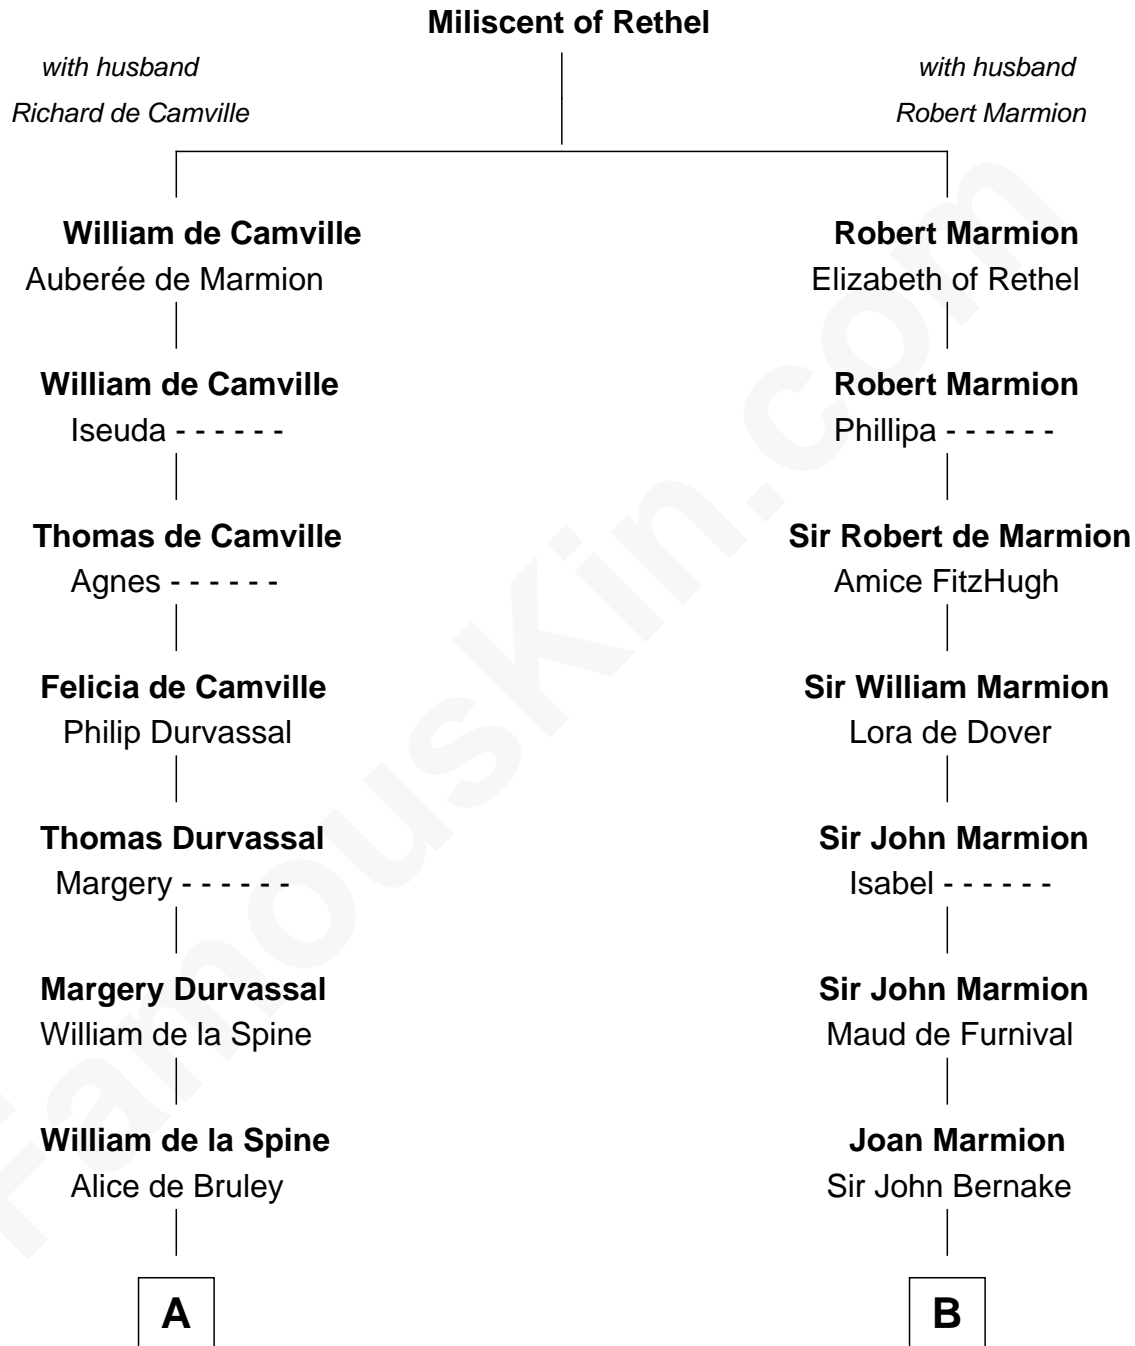

FamousKin.com Relationship Chart of

Edward Lloyd V

13th Governor of Maryland

20th cousin 1 time removed of

John Quincy Adams

6th U.S. President

C

Edward Lloyd
Sarah Covington

Col. Edward Lloyd
Anne Rousby

Col. Edward Lloyd
Elizabeth Tayloe

Edward Lloyd V
13th Governor of Maryland

D

Anna Shepard
Daniel Quincy

Col John Quincy
Elizabeth Norton

Elizabeth Quincy
Rev. William Smith

Abigail Quincy Smith
John Adams