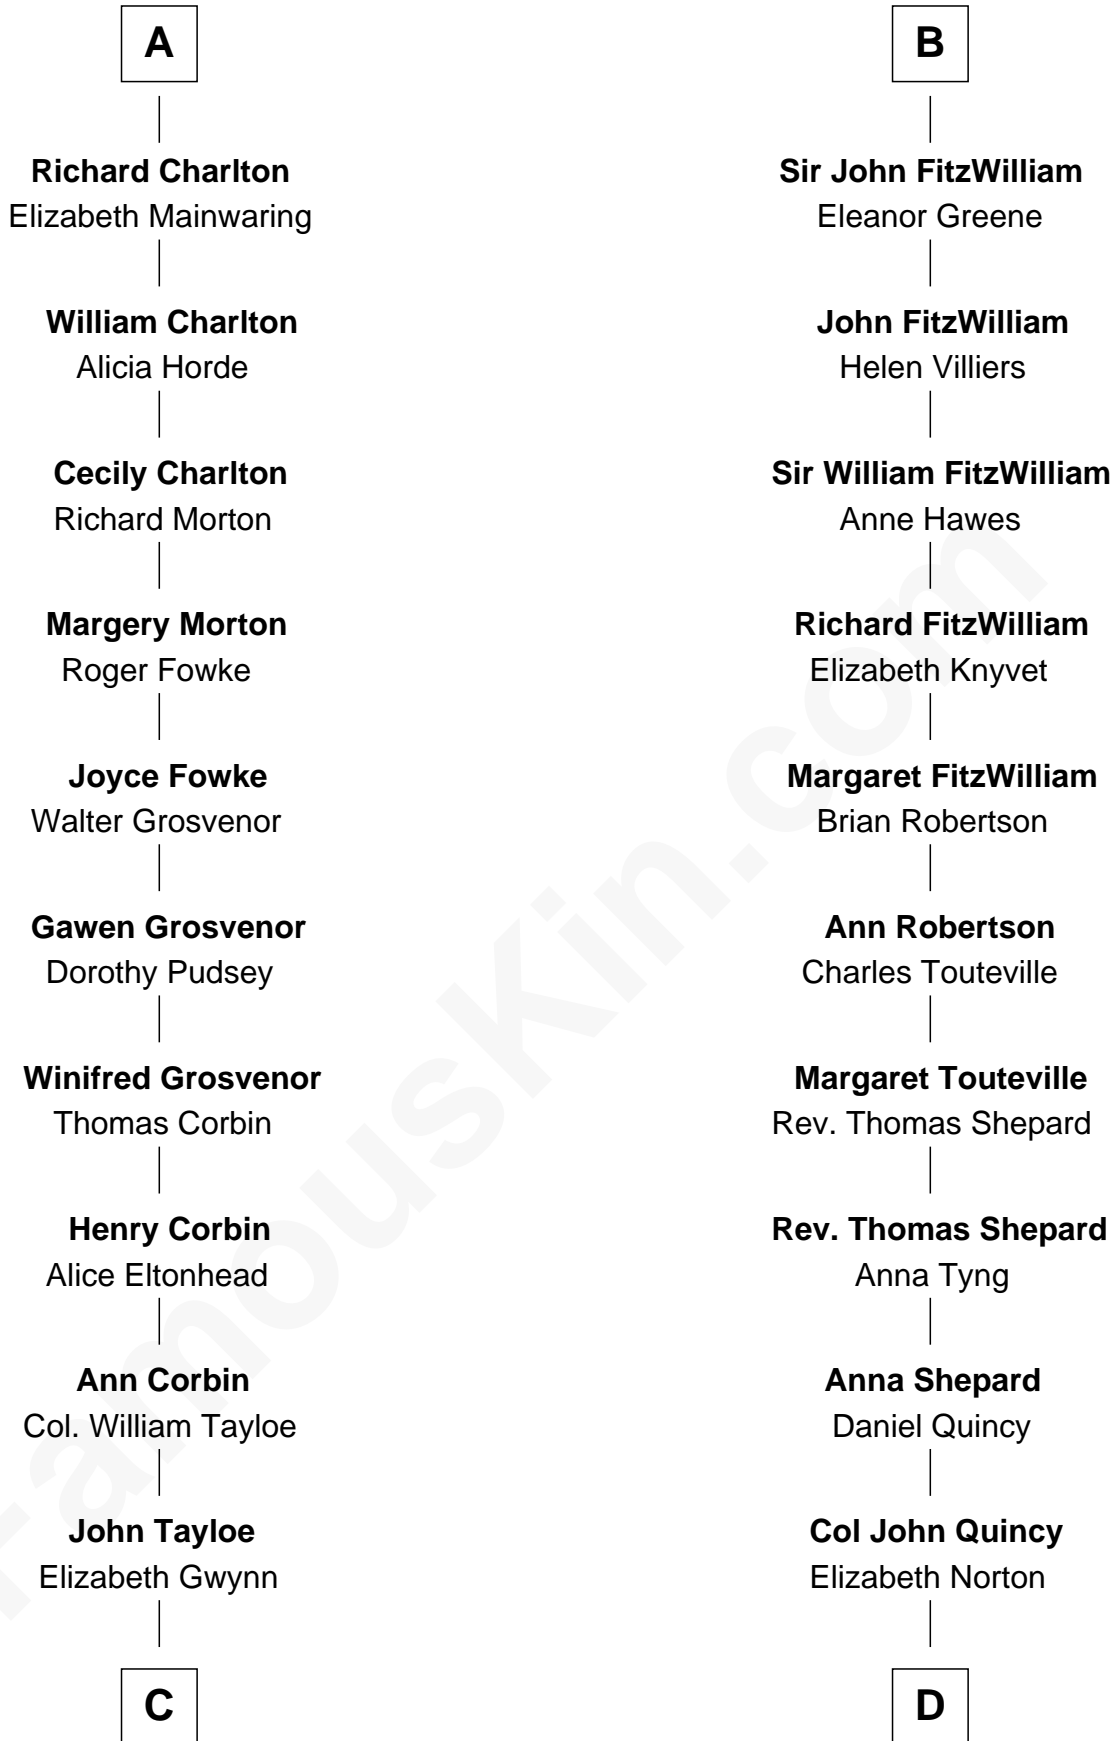

FamousKin.com Relationship Chart of

Edward Lloyd V

13th Governor of Maryland

18th cousin 1 time removed of

Abigail (Smith) Adams

First Lady of President John Adams

William d'Aubenev

Mabel of Chester

C

John Tayloe
Rebecca Plater

Elizabeth Tayloe
Col. Edward Lloyd

Edward Lloyd V
13th Governor of Maryland

D

Elizabeth Quincy
Rev. William Smith

Abigail (Smith) Adams
First Lady of John Adams

FamousKin.com