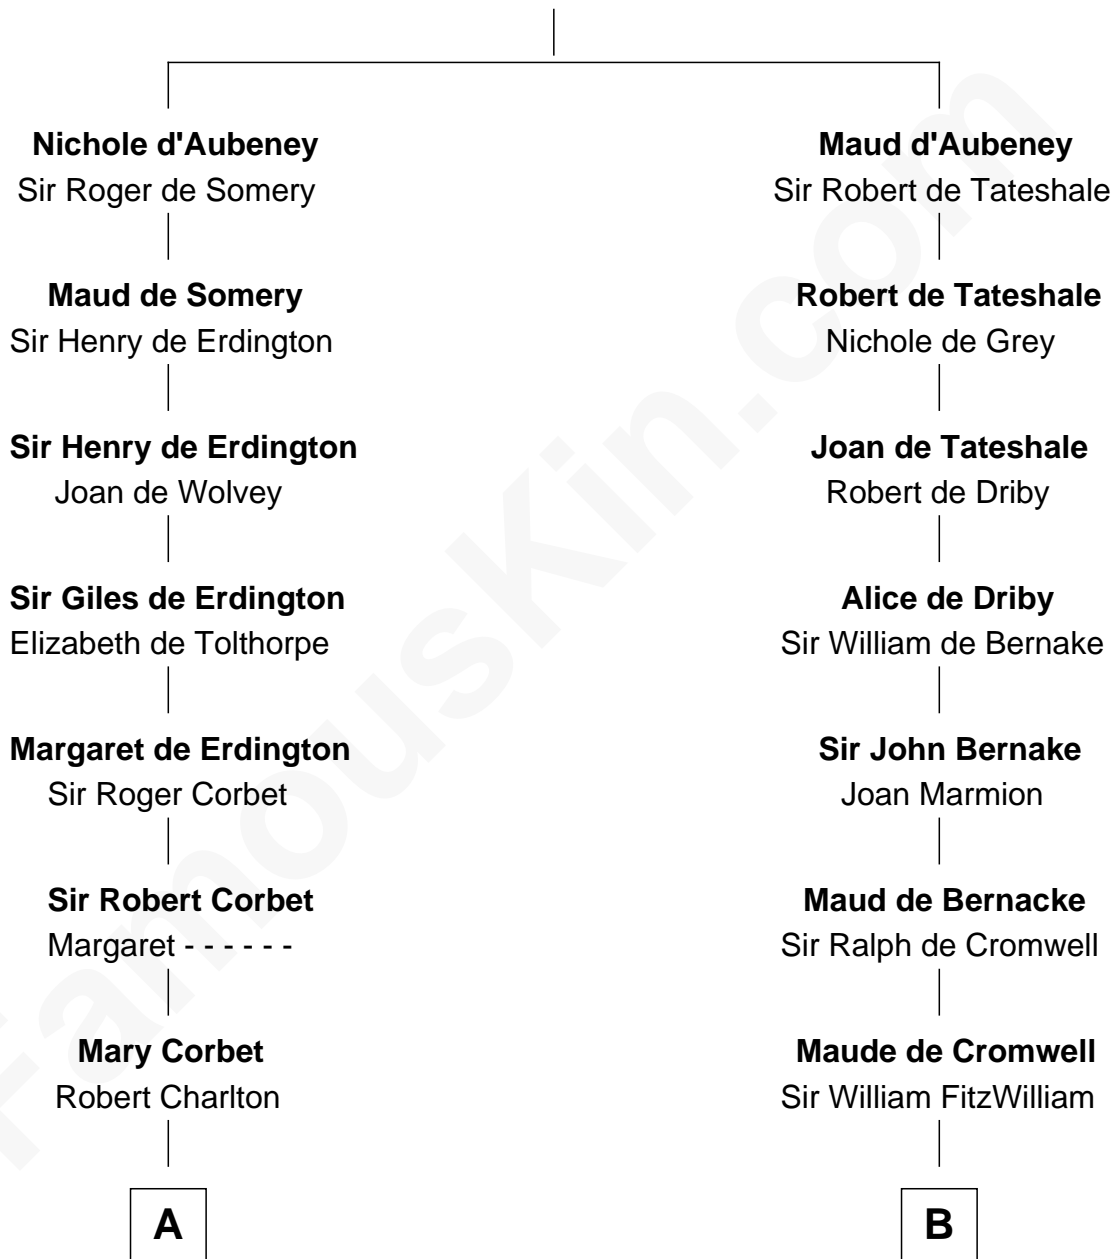

FamousKin.com Relationship Chart of

Edward Lloyd V

13th Governor of Maryland

18th cousin 1 time removed of

Abigail (Smith) Adams

First Lady of President John Adams

William d'Aubenev

Mabel of Chester

C

John Tayloe
Rebecca Plater

Elizabeth Tayloe
Col. Edward Lloyd

Edward Lloyd V
13th Governor of Maryland

D

Elizabeth Quincy
Rev. William Smith

Abigail (Smith) Adams
First Lady of John Adams

FamousKin.com