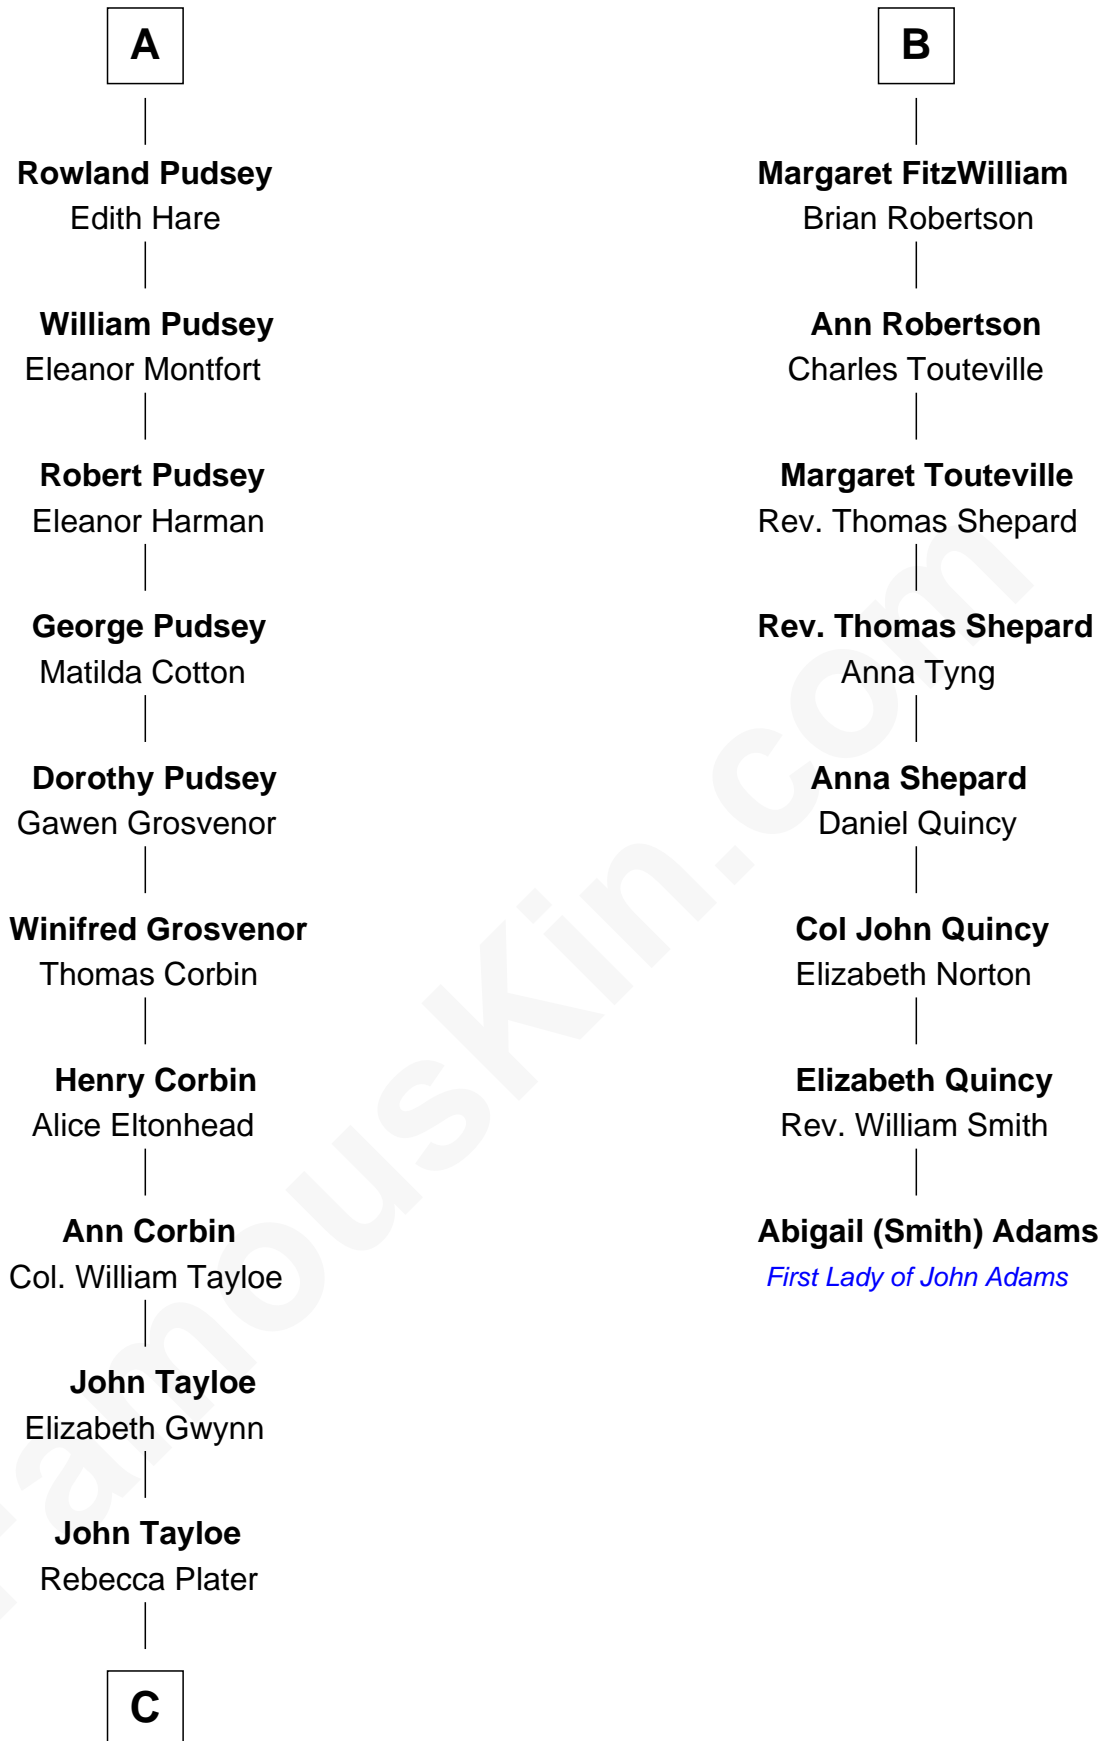

FamousKin.com Relationship Chart of

Edward Lloyd V

13th Governor of Maryland

14th cousin 4 times removed of

Abigail (Smith) Adams

First Lady of President John Adams

Sir John Marmion

Maud de Furnival

C

Elizabeth Tayloe
Col. Edward Lloyd

Edward Lloyd V
13th Governor of Maryland

FamousKin.com