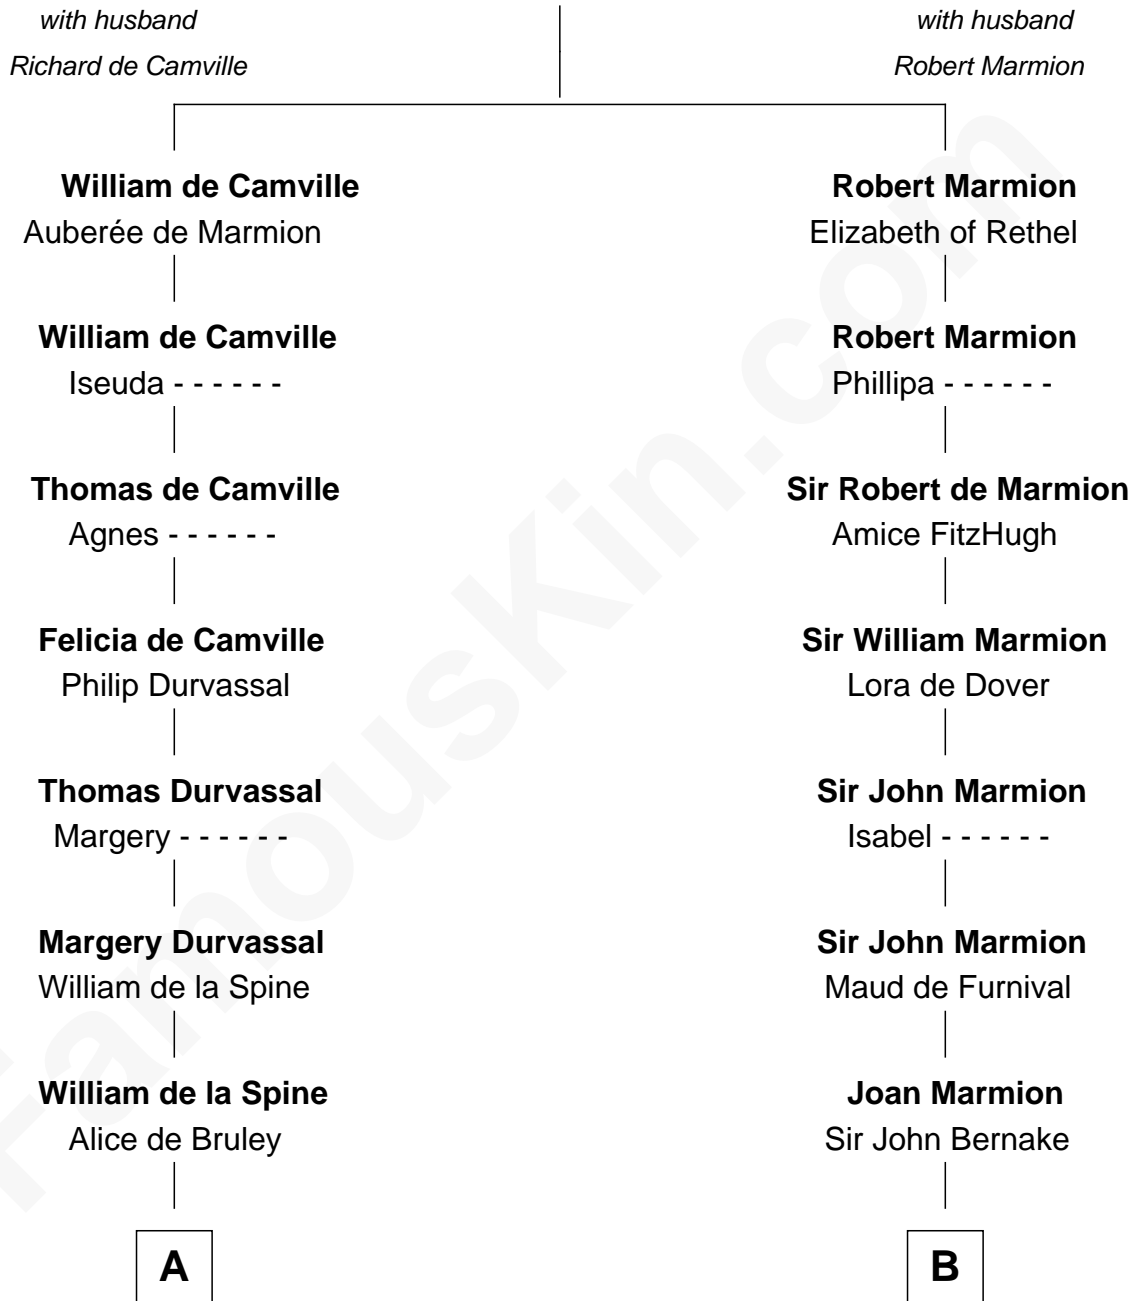

FamousKin.com Relationship Chart of

Edward Lloyd V

13th Governor of Maryland

20th cousin of

Abigail (Smith) Adams

First Lady of President John Adams

Miliscent of Rethel

C

Edward Lloyd
Sarah Covington

Col. Edward Lloyd
Anne Rousby

Col. Edward Lloyd
Elizabeth Tayloe

Edward Lloyd V
13th Governor of Maryland

D

Anna Shepard
Daniel Quincy

Col John Quincy
Elizabeth Norton

Elizabeth Quincy
Rev. William Smith