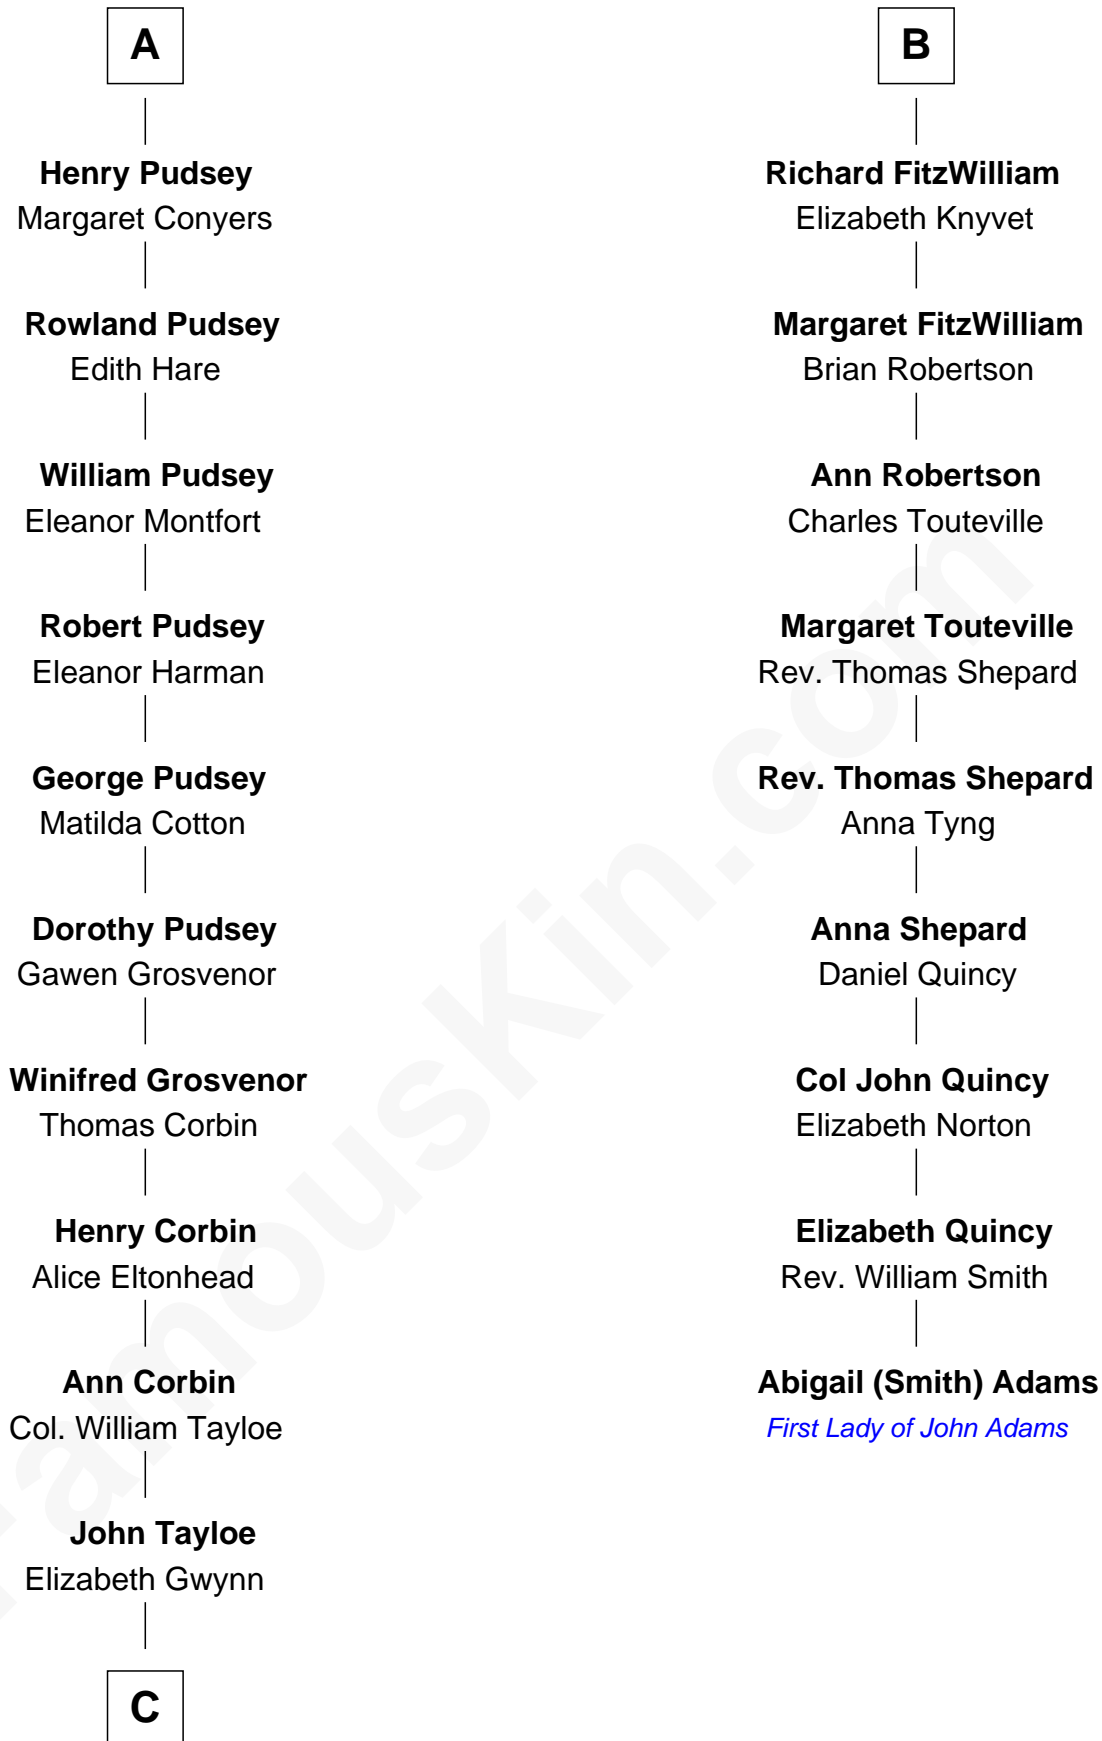

FamousKin.com Relationship Chart of

Edward Lloyd V

13th Governor of Maryland

15th cousin 4 times removed of

Abigail (Smith) Adams

First Lady of President John Adams

William de Odingsells

Ela FitzWalter

John de Clinton

William de Clinton

Julian de Leybourne

Elizabeth de Clinton

Sir John FitzWilliam

Sir William FitzWilliam

Maude de Cromwell

Sir John FitzWilliam

Eleanor Greene

John FitzWilliam

Helen Villiers

Sir William FitzWilliam

Anne Hawes

B

C

—
John Tayloe
Rebecca Plater

—
Elizabeth Tayloe
Col. Edward Lloyd

—
Edward Lloyd V
13th Governor of Maryland

FamousKin.com