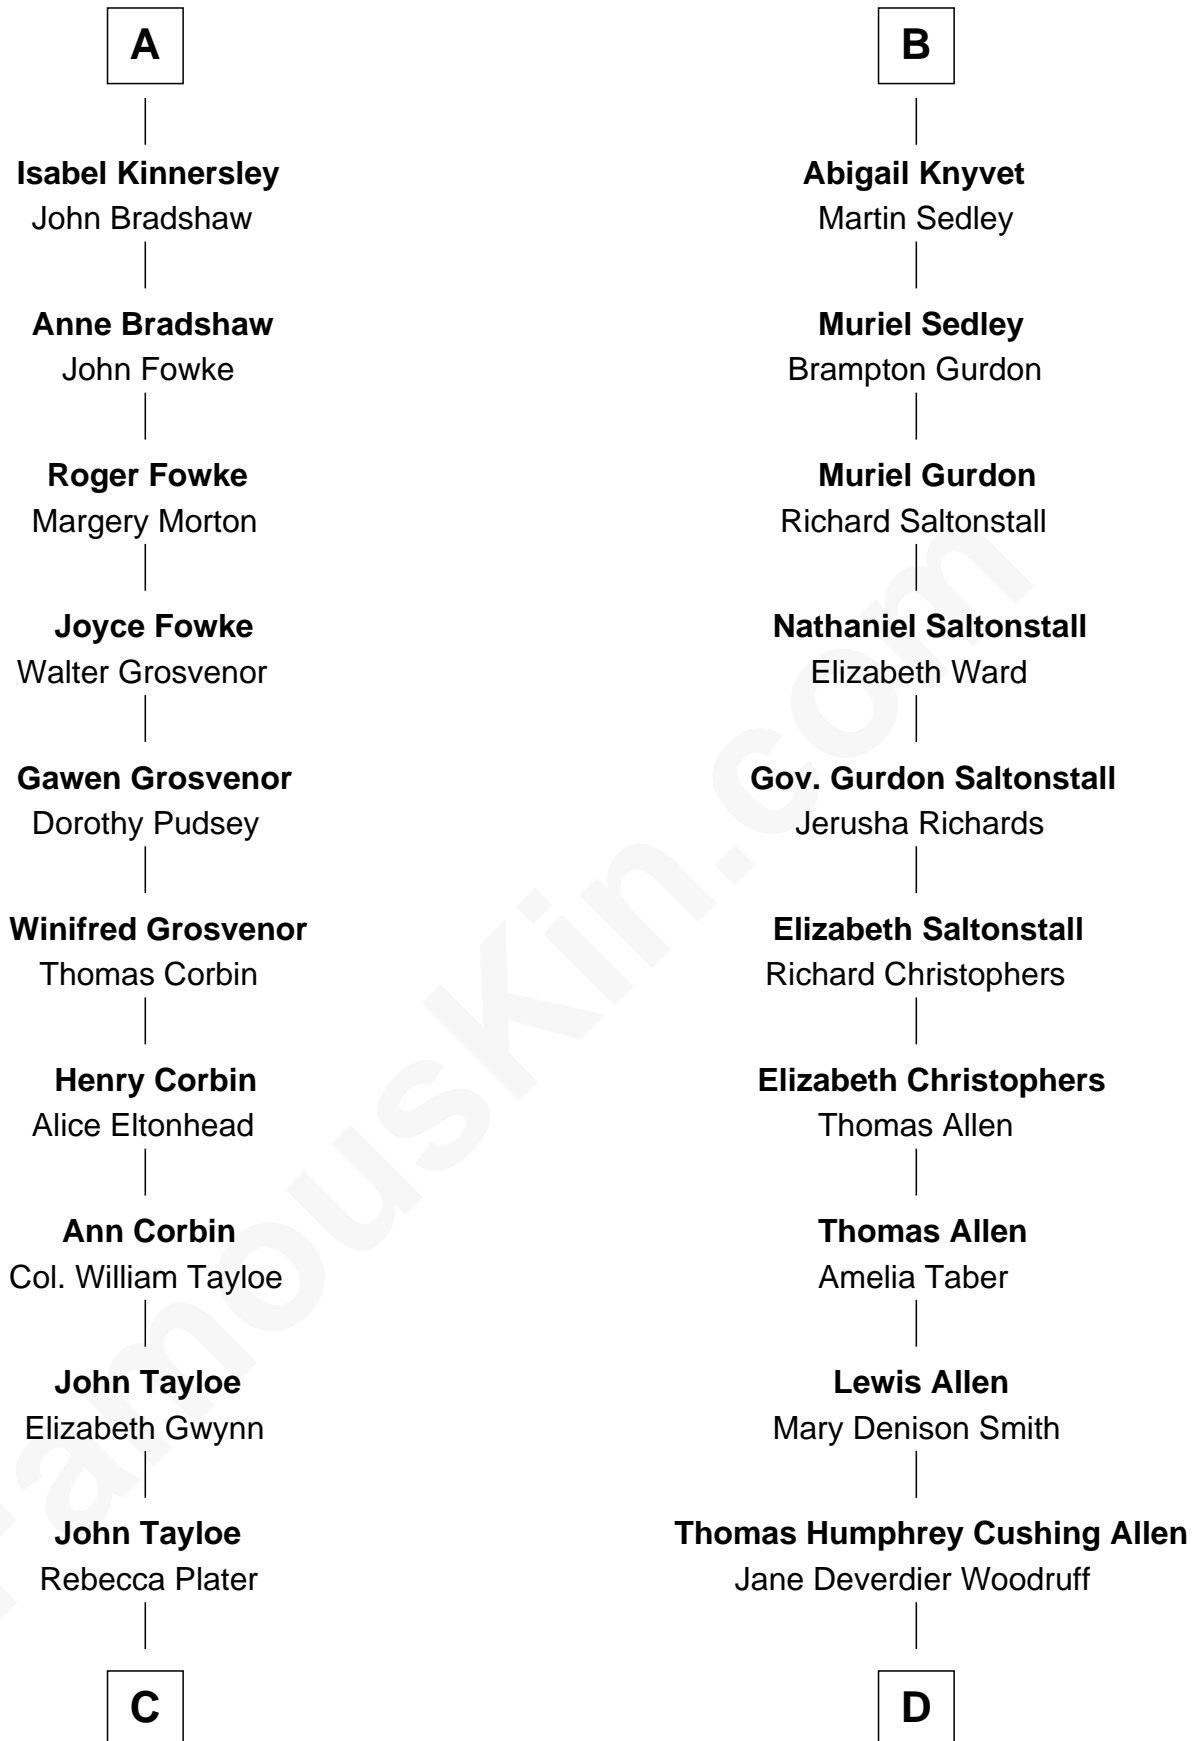

FamousKin.com Relationship Chart of

Edward Lloyd V

13th Governor of Maryland

18th cousin 2 times removed of

Ted Danson

TV Actor - "Cheers", "CSI"

Sir William de Ros
Margery de Badlesmere

C

Elizabeth Tayloe
Col. Edward Lloyd

Edward Lloyd V
13th Governor of Maryland

D

William Mercer Allen
Virginia Reakirt Thompson

Anna Louise Allen
Edward Bridge Danson

Edward Bridge Danson
Jessica Harriet MacMaster