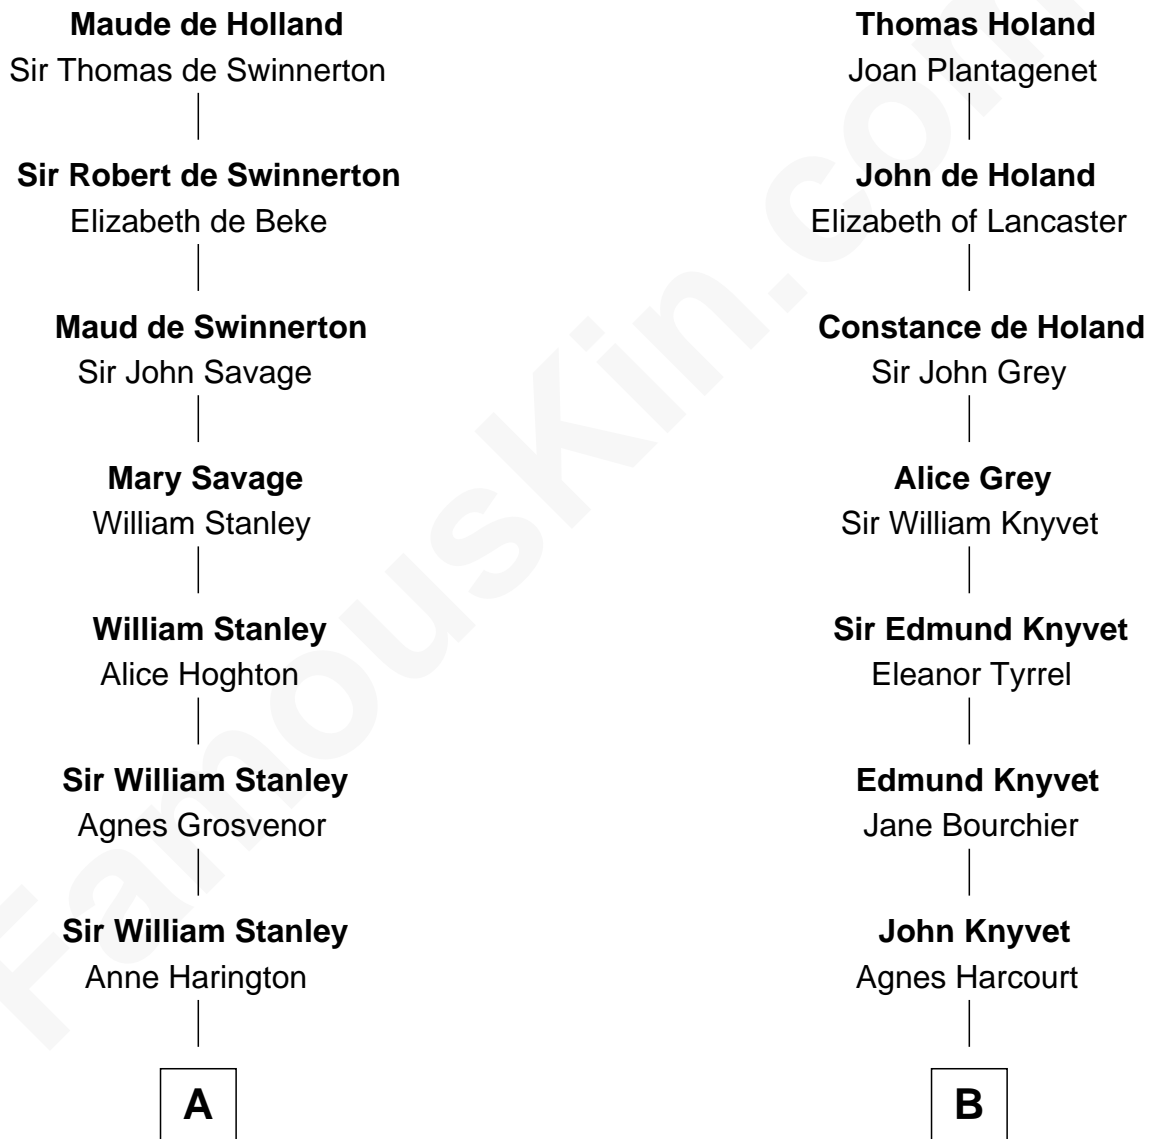

FamousKin.com Relationship Chart of

Edward Lloyd V

13th Governor of Maryland

15th cousin 5 times removed of

Ted Danson

TV Actor - "Cheers", "CSI"

Sir Robert de Holland

Maude la Zouche

C

William Mercer Allen
Virginia Reakirt Thompson

Anna Louise Allen
Edward Bridge Danson

Edward Bridge Danson
Jessica Harriet MacMaster

Ted Danson

TV Actor - "Cheers", "CSI"