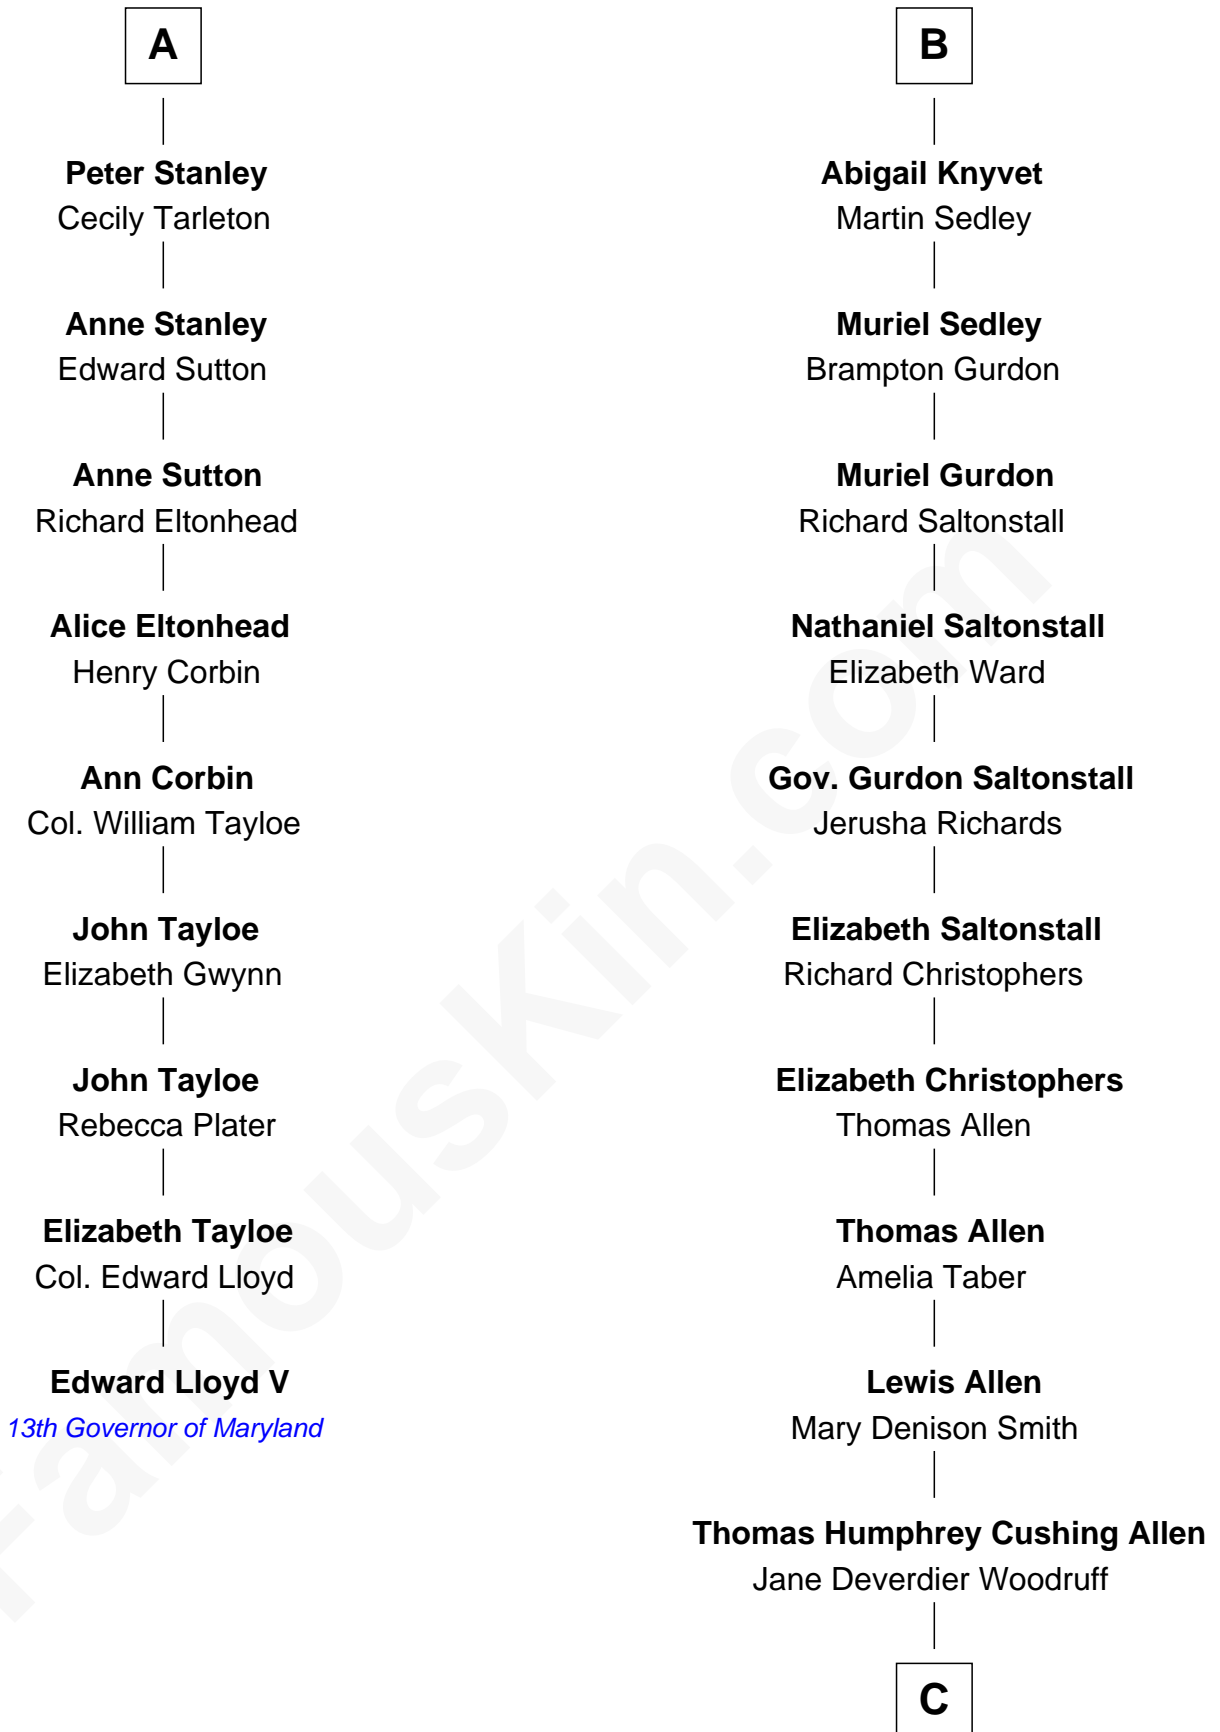

FamousKin.com Relationship Chart of

Edward Lloyd V

13th Governor of Maryland

15th cousin 5 times removed of

Ted Danson

TV Actor - "Cheers", "CSI"

Sir Robert de Holland

Maude la Zouche

C

William Mercer Allen
Virginia Reakirt Thompson

Anna Louise Allen
Edward Bridge Danson

Edward Bridge Danson
Jessica Harriet MacMaster

Ted Danson

TV Actor - "Cheers", "CSI"