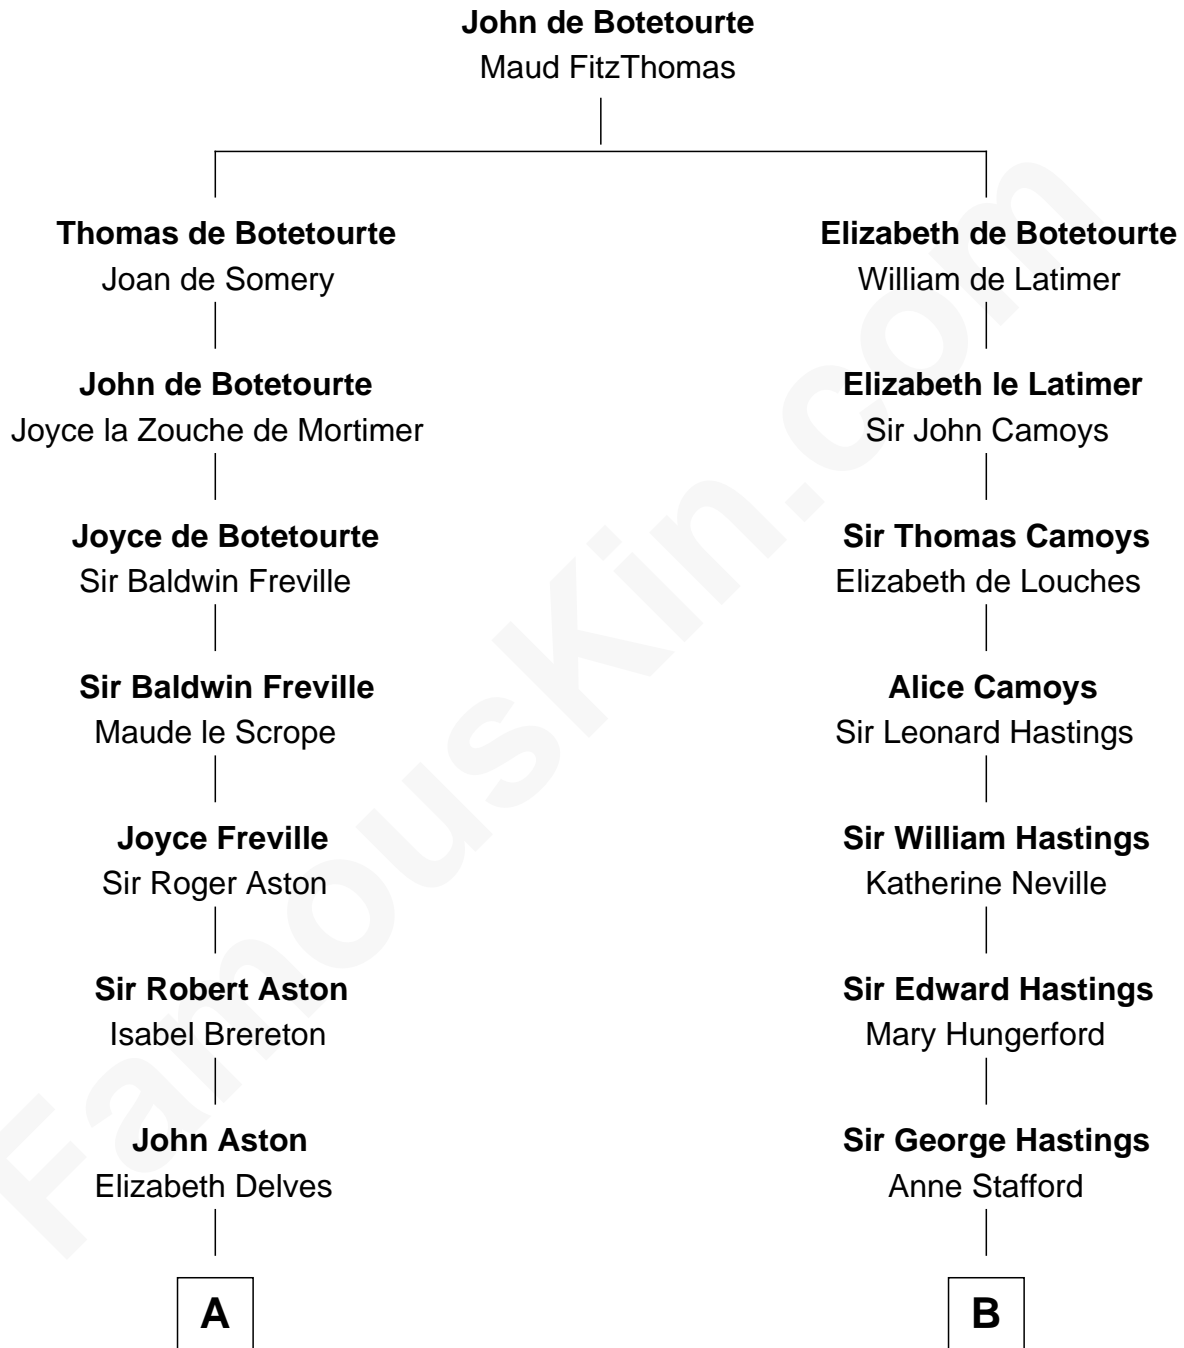

FamousKin.com Relationship Chart of

Edward Lloyd V

13th Governor of Maryland

17th cousin 2 times removed of

Charles Darwin

Theory of Evolution

C

—
John Tayloe
Rebecca Plater

—
Elizabeth Tayloe
Col. Edward Lloyd

—
Edward Lloyd V
13th Governor of Maryland

FamousKin.com