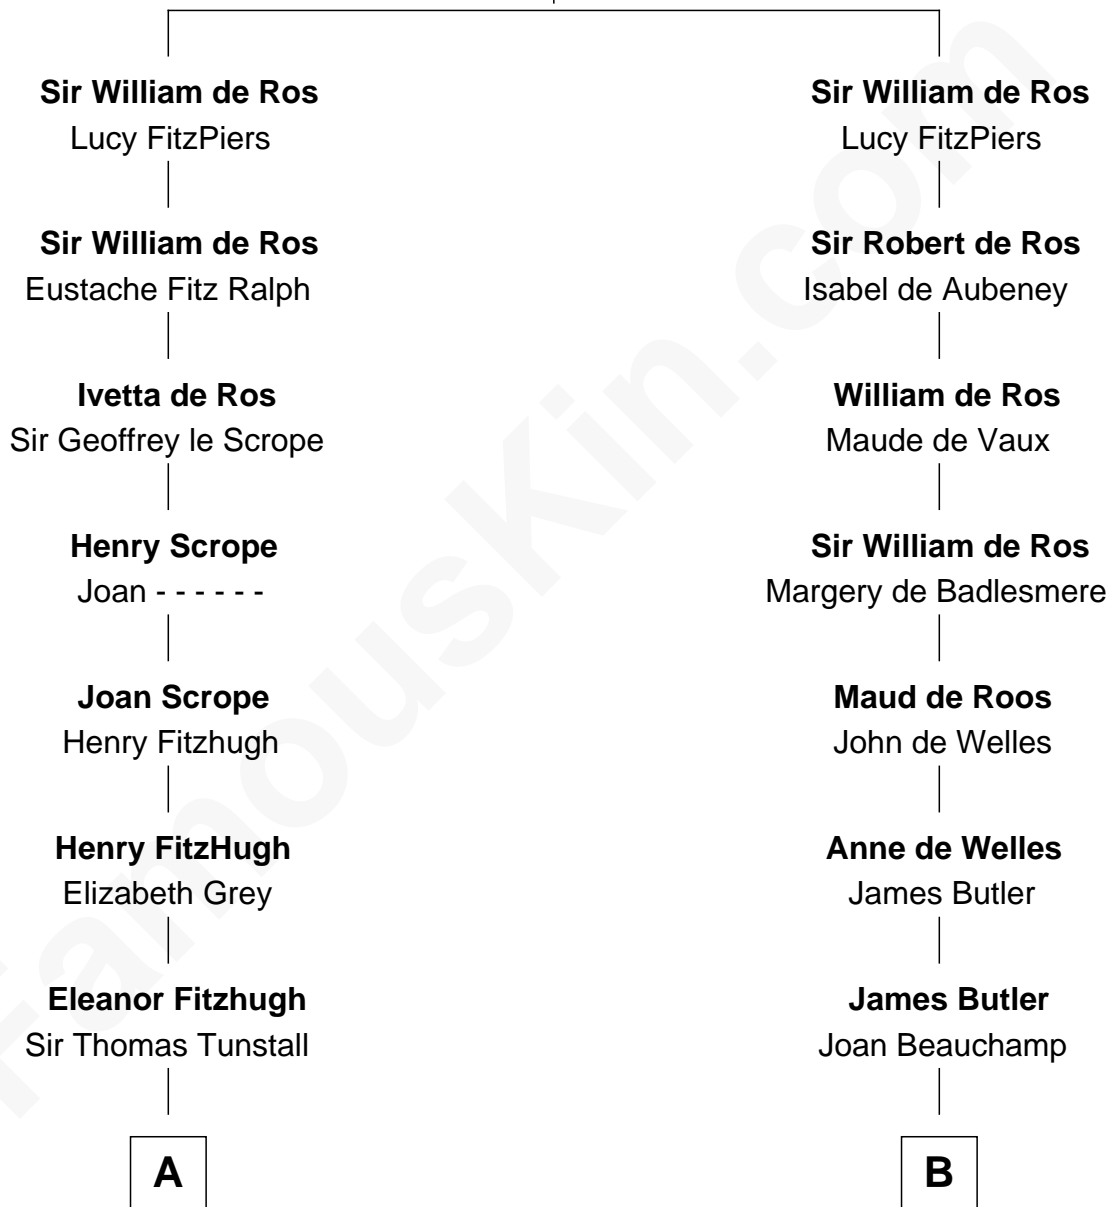

FamousKin.com Relationship Chart of

Edward Lloyd V

13th Governor of Maryland

20th cousin 1 time removed of

Charles Darwin

Theory of Evolution

Robert de Ros
Isabel of Scotland

C

Ann Corbin
Col. William Tayloe

John Tayloe
Elizabeth Gwynn

John Tayloe
Rebecca Plater

Elizabeth Tayloe
Col. Edward Lloyd

Edward Lloyd V
13th Governor of Maryland

D

Penelope Foley
Charles Howard

Mary Howard
Erasmus Darwin

Dr. Robert Waring Darwin
Susanna Wedgwood

Charles Darwin
Theory of Evolution

FamousKin.com