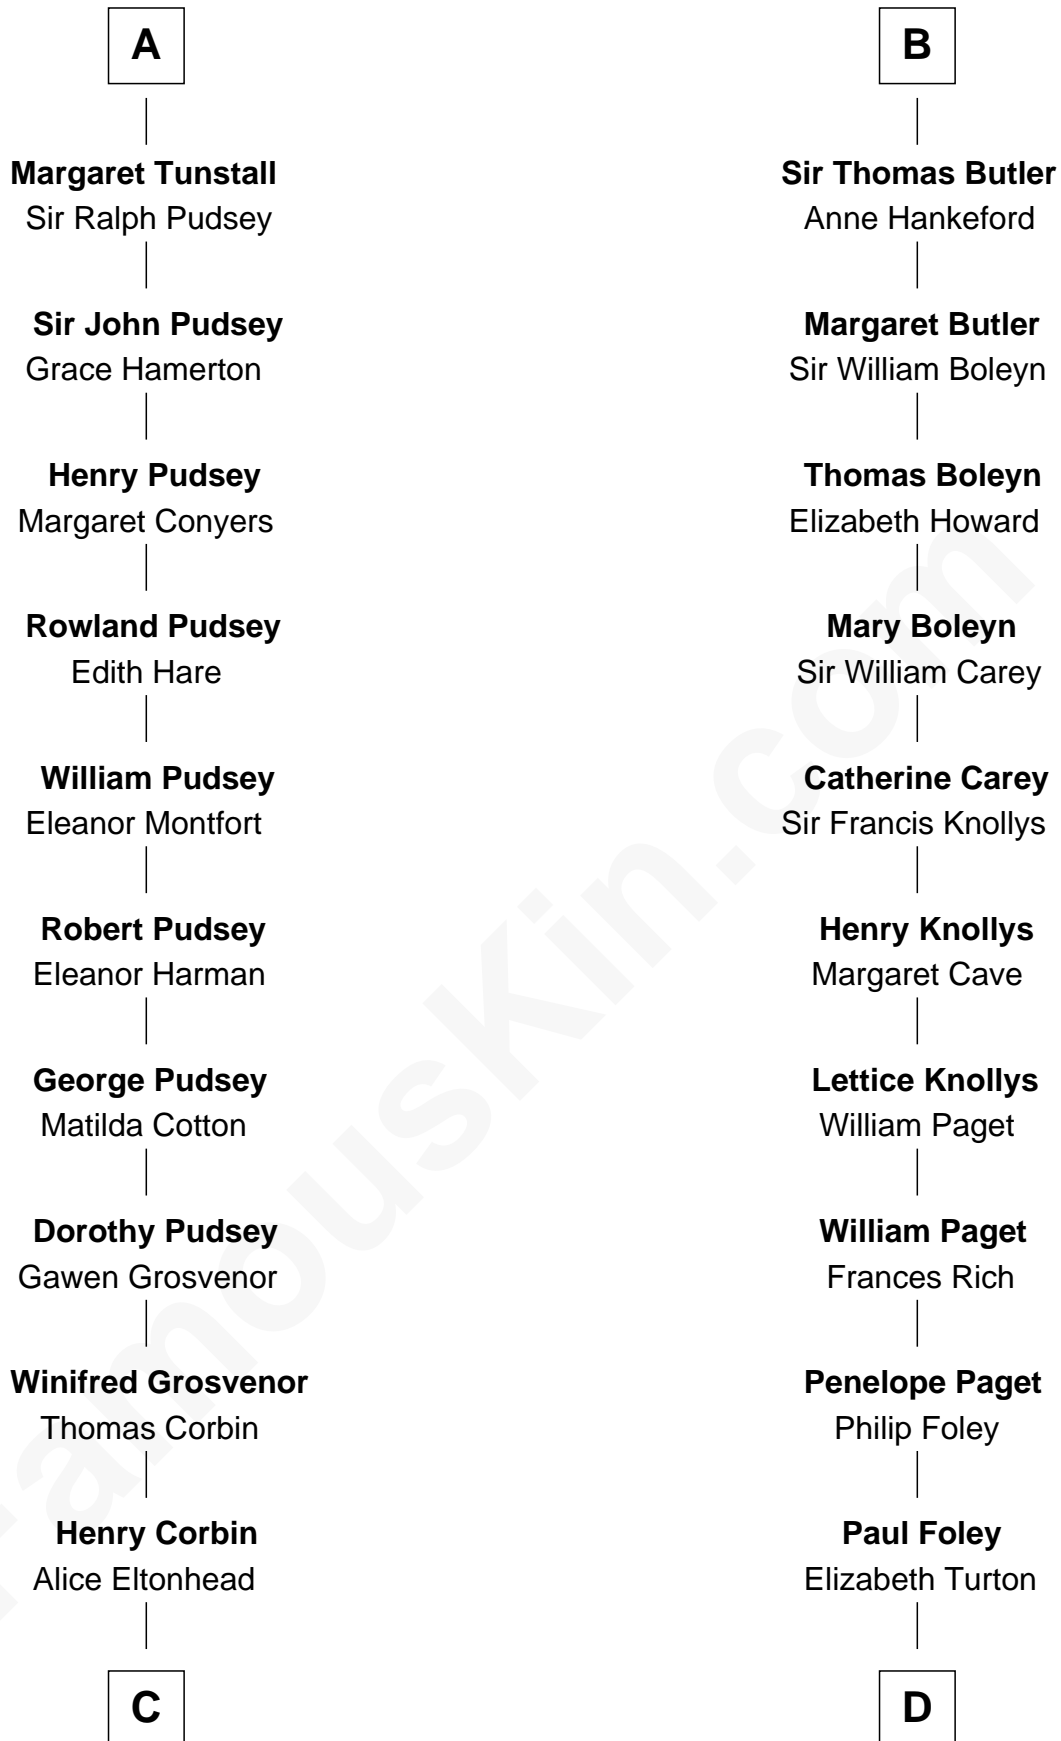

FamousKin.com Relationship Chart of

Edward Lloyd V

13th Governor of Maryland

20th cousin 1 time removed of

Charles Darwin

Theory of Evolution

Robert de Ros
Isabel of Scotland

C

Ann Corbin
Col. William Tayloe

John Tayloe
Elizabeth Gwynn

John Tayloe
Rebecca Plater

Elizabeth Tayloe
Col. Edward Lloyd

Edward Lloyd V
13th Governor of Maryland

D

Penelope Foley
Charles Howard

Mary Howard
Erasmus Darwin

Dr. Robert Waring Darwin
Susanna Wedgwood

Charles Darwin
Theory of Evolution

FamousKin.com