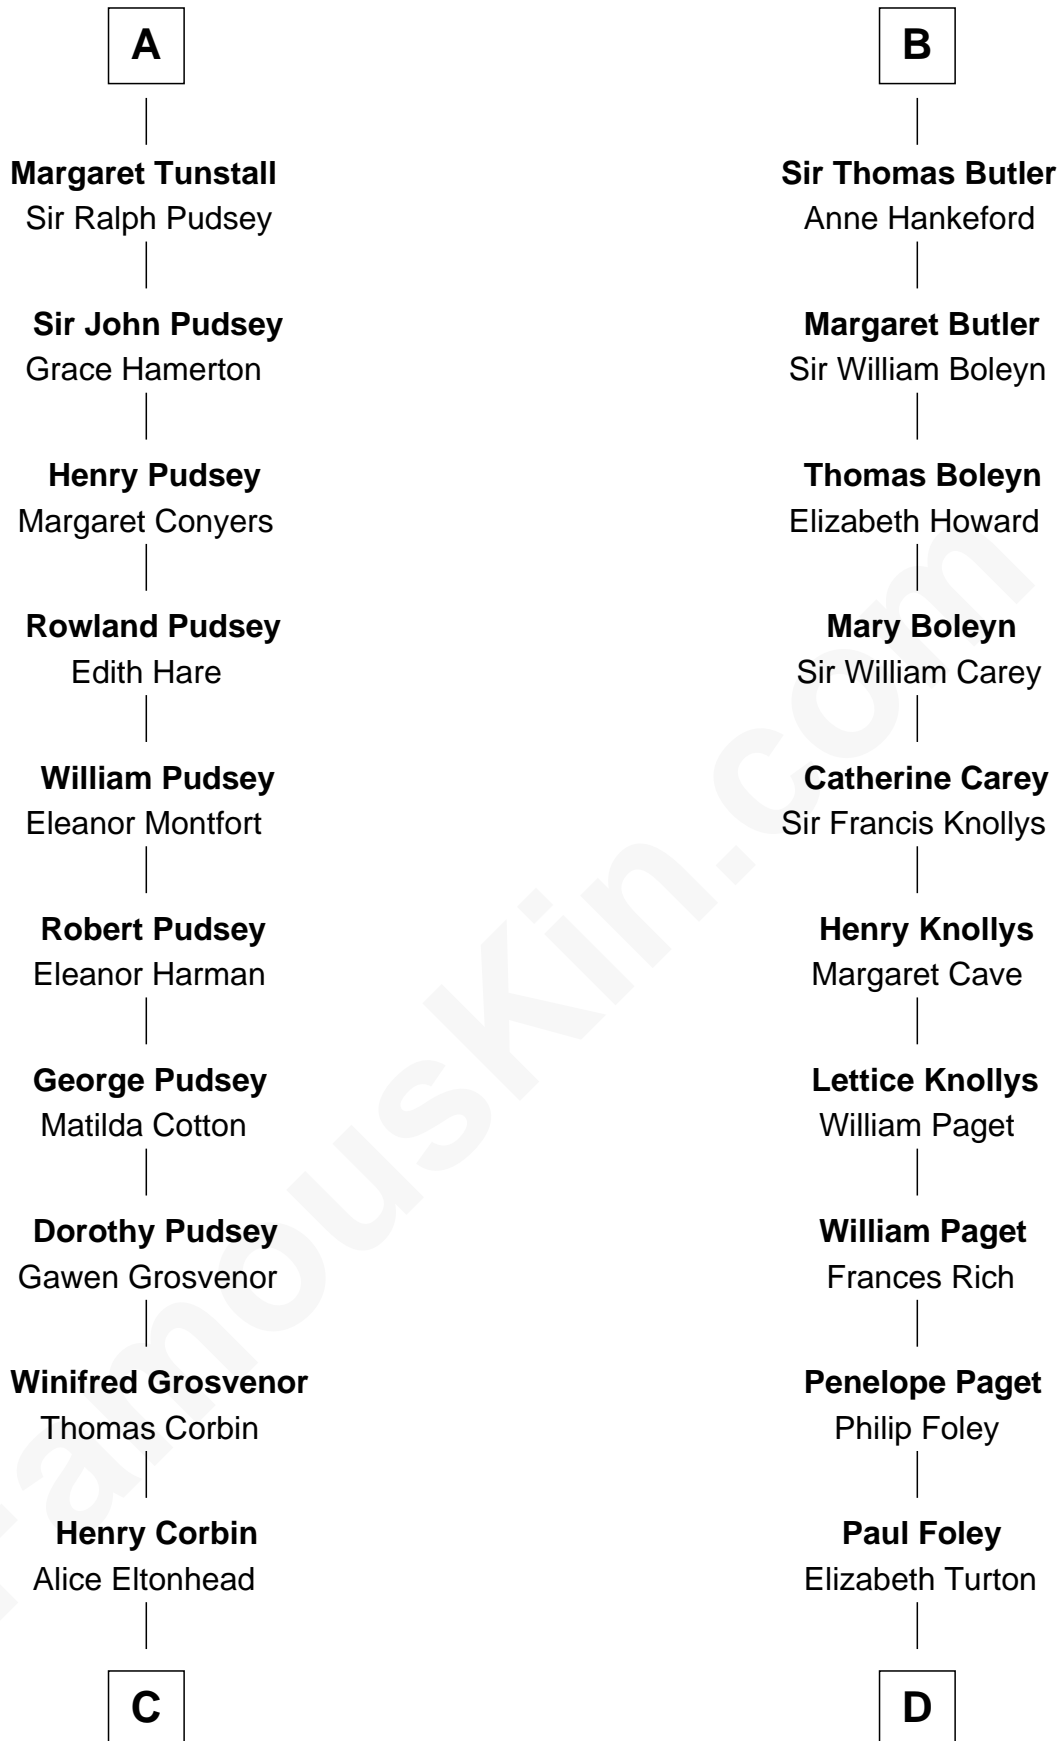

FamousKin.com Relationship Chart of

Edward Lloyd V

13th Governor of Maryland

20th cousin 1 time removed of

Charles Darwin

Theory of Evolution

Reginald FitzPiers

C

Ann Corbin
Col. William Tayloe

John Tayloe
Elizabeth Gwynn

John Tayloe
Rebecca Plater

Elizabeth Tayloe
Col. Edward Lloyd

Edward Lloyd V
13th Governor of Maryland

D

Penelope Foley
Charles Howard

Mary Howard
Erasmus Darwin

Dr. Robert Waring Darwin
Susanna Wedgwood

Charles Darwin
Theory of Evolution

FamousKin.com