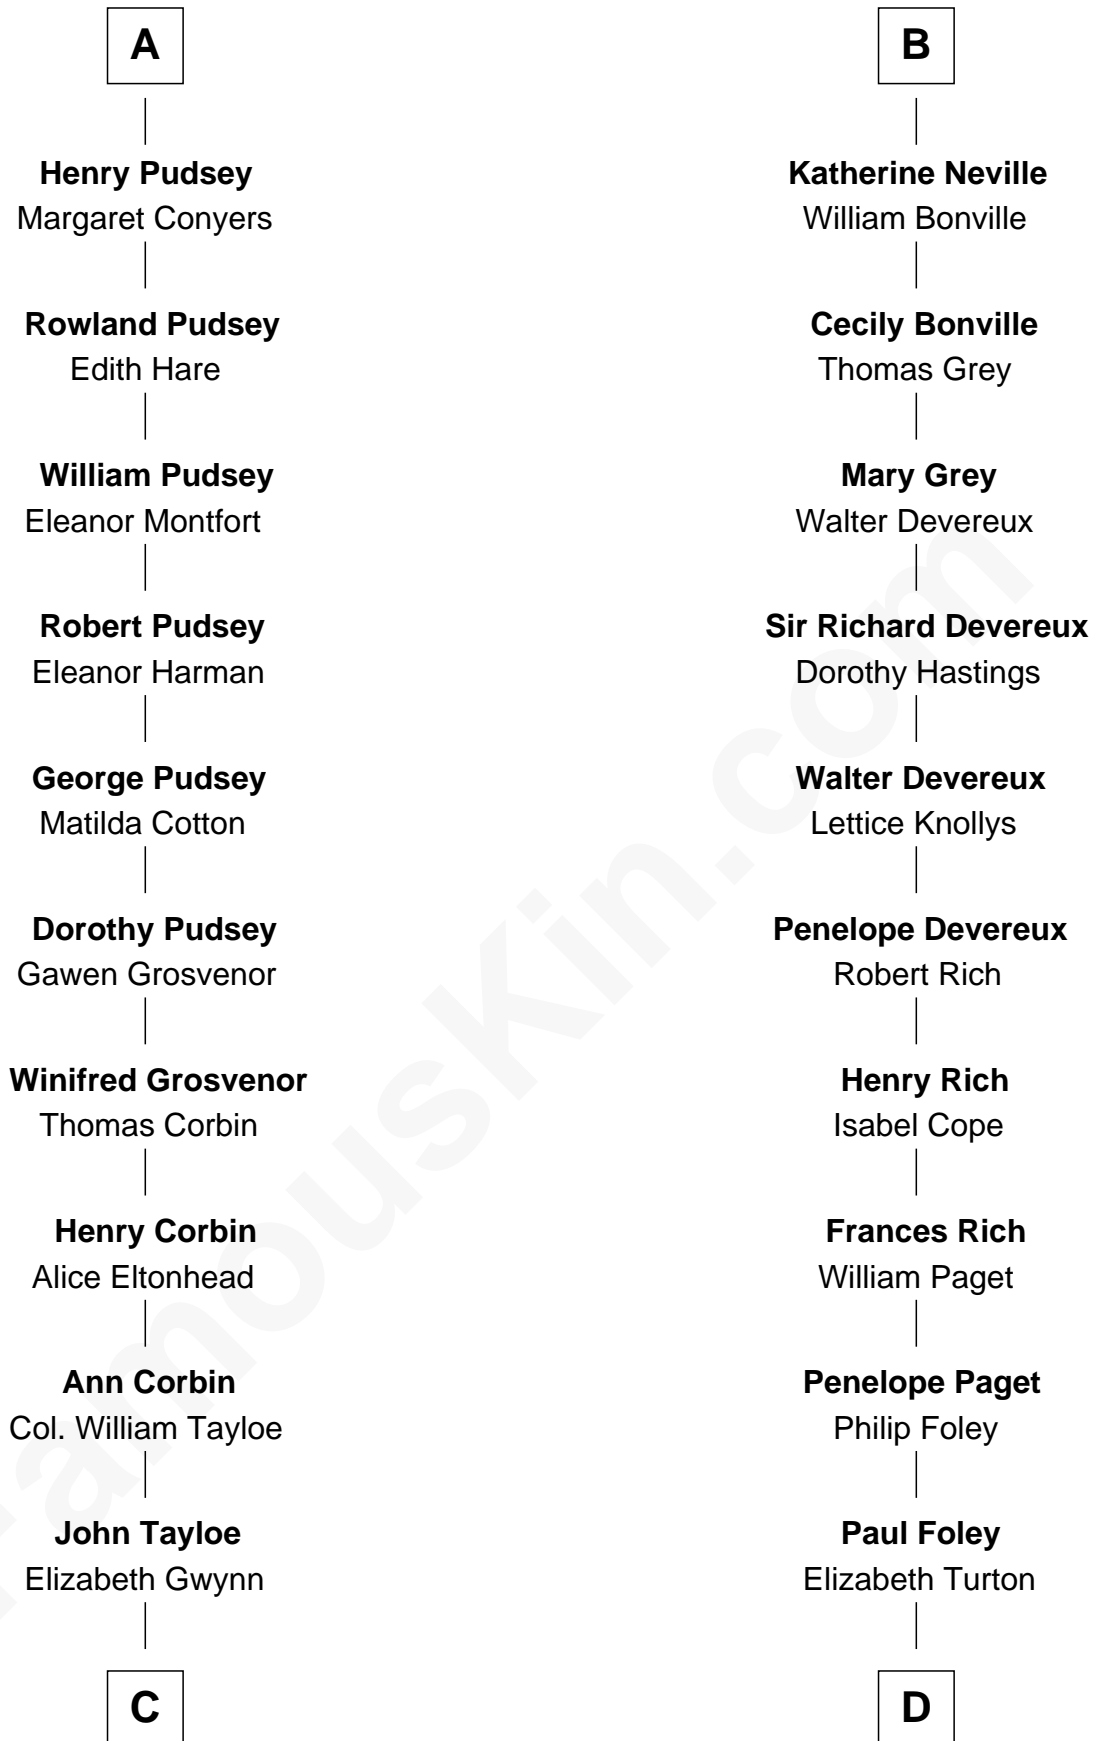

FamousKin.com Relationship Chart of

Edward Lloyd V

13th Governor of Maryland

19th cousin 1 time removed of

Charles Darwin

Theory of Evolution

John Fitz Robert

Ada de Baliol

Maude de Percy

Sir Ralph Neville

Joan Beaufort

Sir Richard Neville

Alice Montagu

B

C

John Tayloe
Rebecca Plater

Elizabeth Tayloe
Col. Edward Lloyd

Edward Lloyd V
13th Governor of Maryland

D

Penelope Foley
Charles Howard

Mary Howard
Erasmus Darwin

Dr. Robert Waring Darwin
Susanna Wedgwood

Charles Darwin
Theory of Evolution