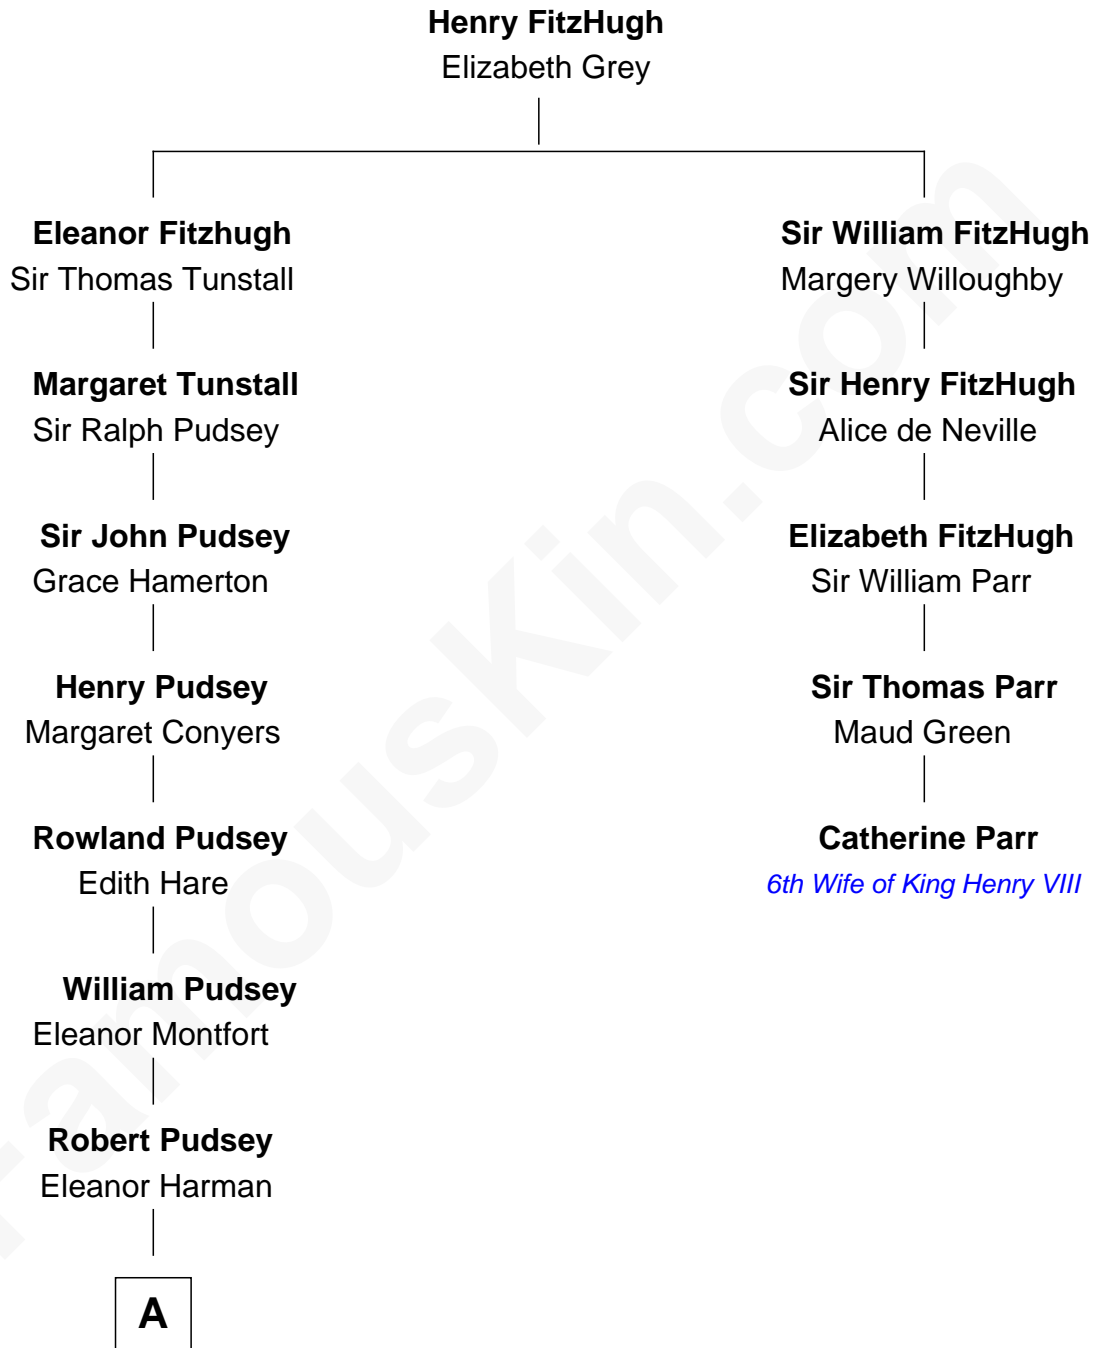

# FamousKin.com Relationship Chart of

**Edward Lloyd V**

*13th Governor of Maryland*

4th cousin 11 times removed of

**Catherine Parr**

*6th Wife of King Henry VIII*

**A**

George Pudsey

Matilda Cotton

Dorothy Pudsey

Gawen Grosvenor

Winifred Grosvenor

Thomas Corbin

Henry Corbin

Alice Eltonhead

Ann Corbin