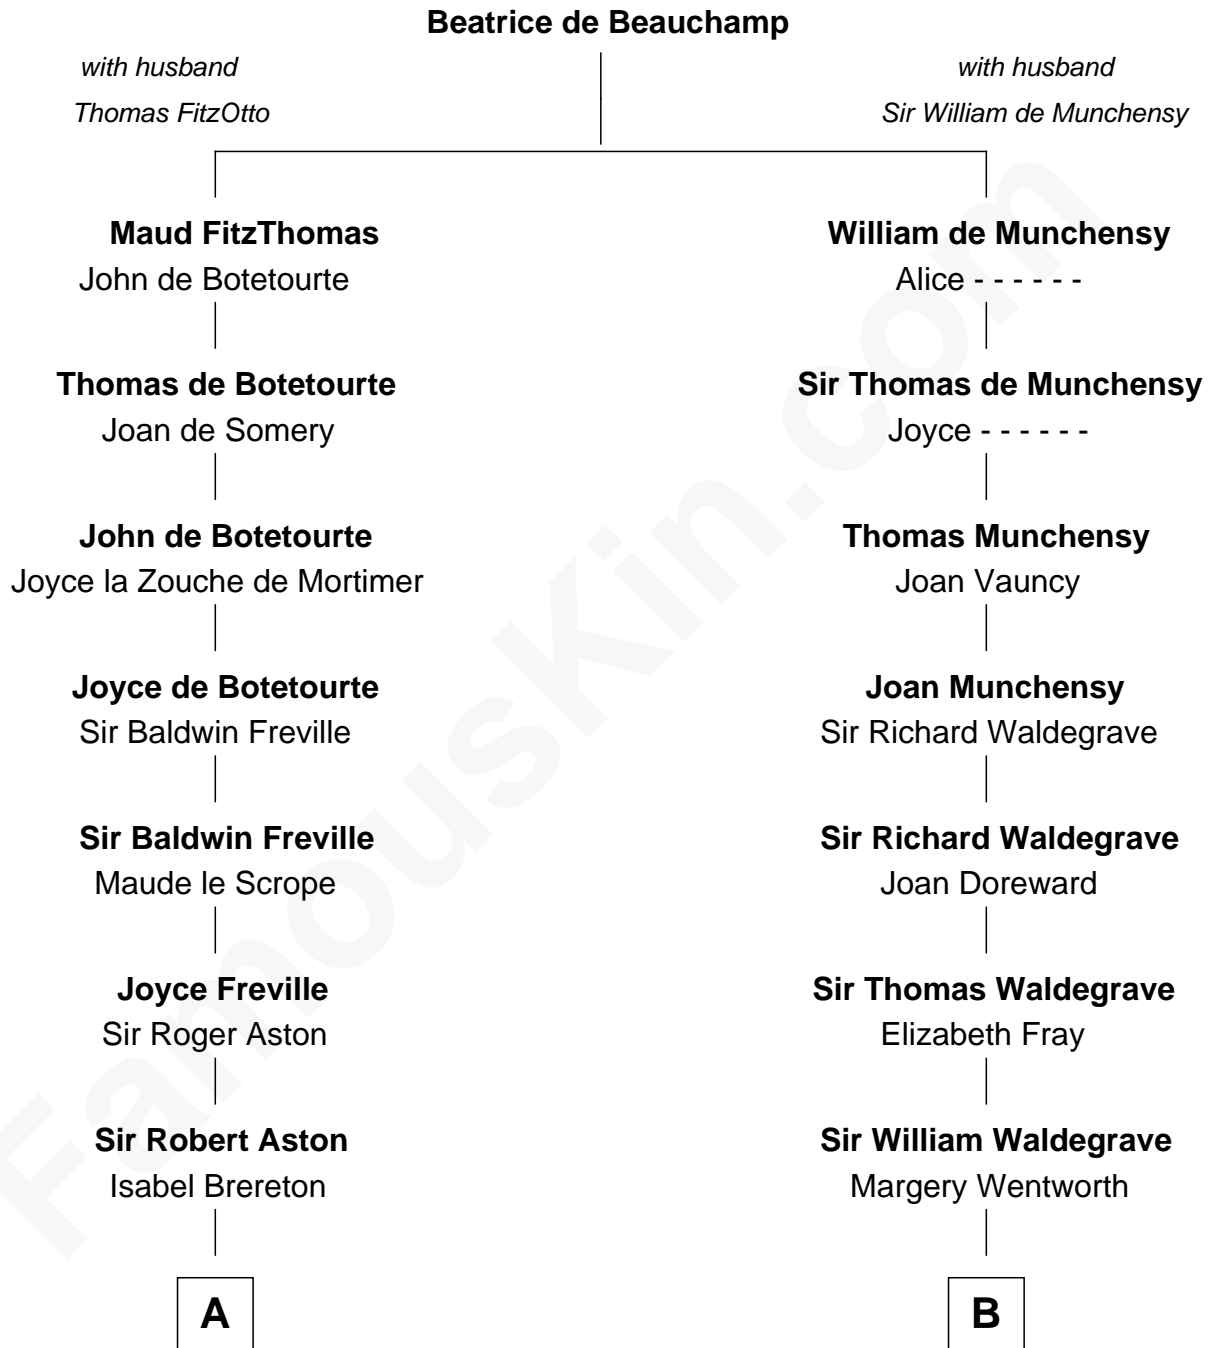

# FamousKin.com Relationship Chart of

**Edward Lloyd V**

*13th Governor of Maryland*

20th cousin 1 time removed of

**Jake Gyllenhaal**

*Movie Actor*

**C**

**John Tayloe**  
Elizabeth Gwynn

**John Tayloe**  
Rebecca Plater

**Elizabeth Tayloe**  
Col. Edward Lloyd

**Edward Lloyd V**  
*13th Governor of Maryland*

**D**

**Anders Leonard Gyllenhaal**  
Selma Amanda Nelson

**Leonard Ephraim Gyllenhaal**  
Philo Pendleton