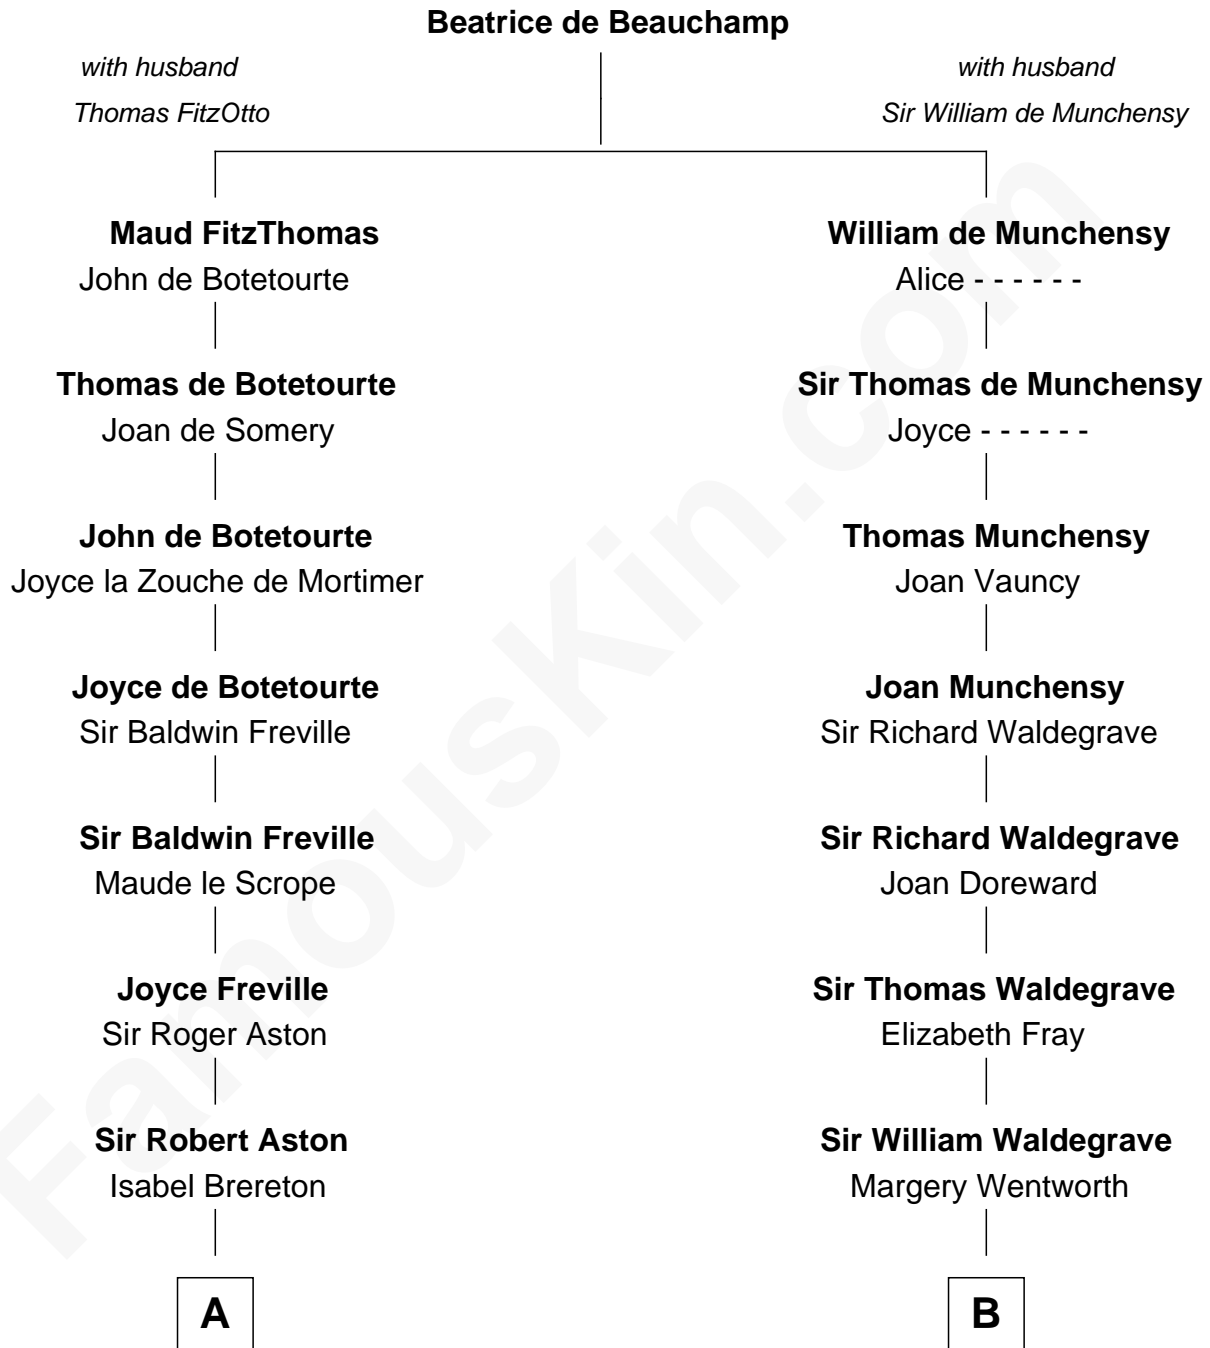

FamousKin.com Relationship Chart of

Edward Lloyd V

13th Governor of Maryland

20th cousin 1 time removed of

Maggie Gyllenhaal

Movie Actress

C

John Tayloe
Elizabeth Gwynn

John Tayloe
Rebecca Plater

Elizabeth Tayloe
Col. Edward Lloyd

Edward Lloyd V
13th Governor of Maryland

D

Anders Leonard Gyllenhaal
Selma Amanda Nelson

Leonard Ephraim Gyllenhaal
Philo Pendleton

Hugh Anders Gyllenhaal
Virginia Lowrie Childs