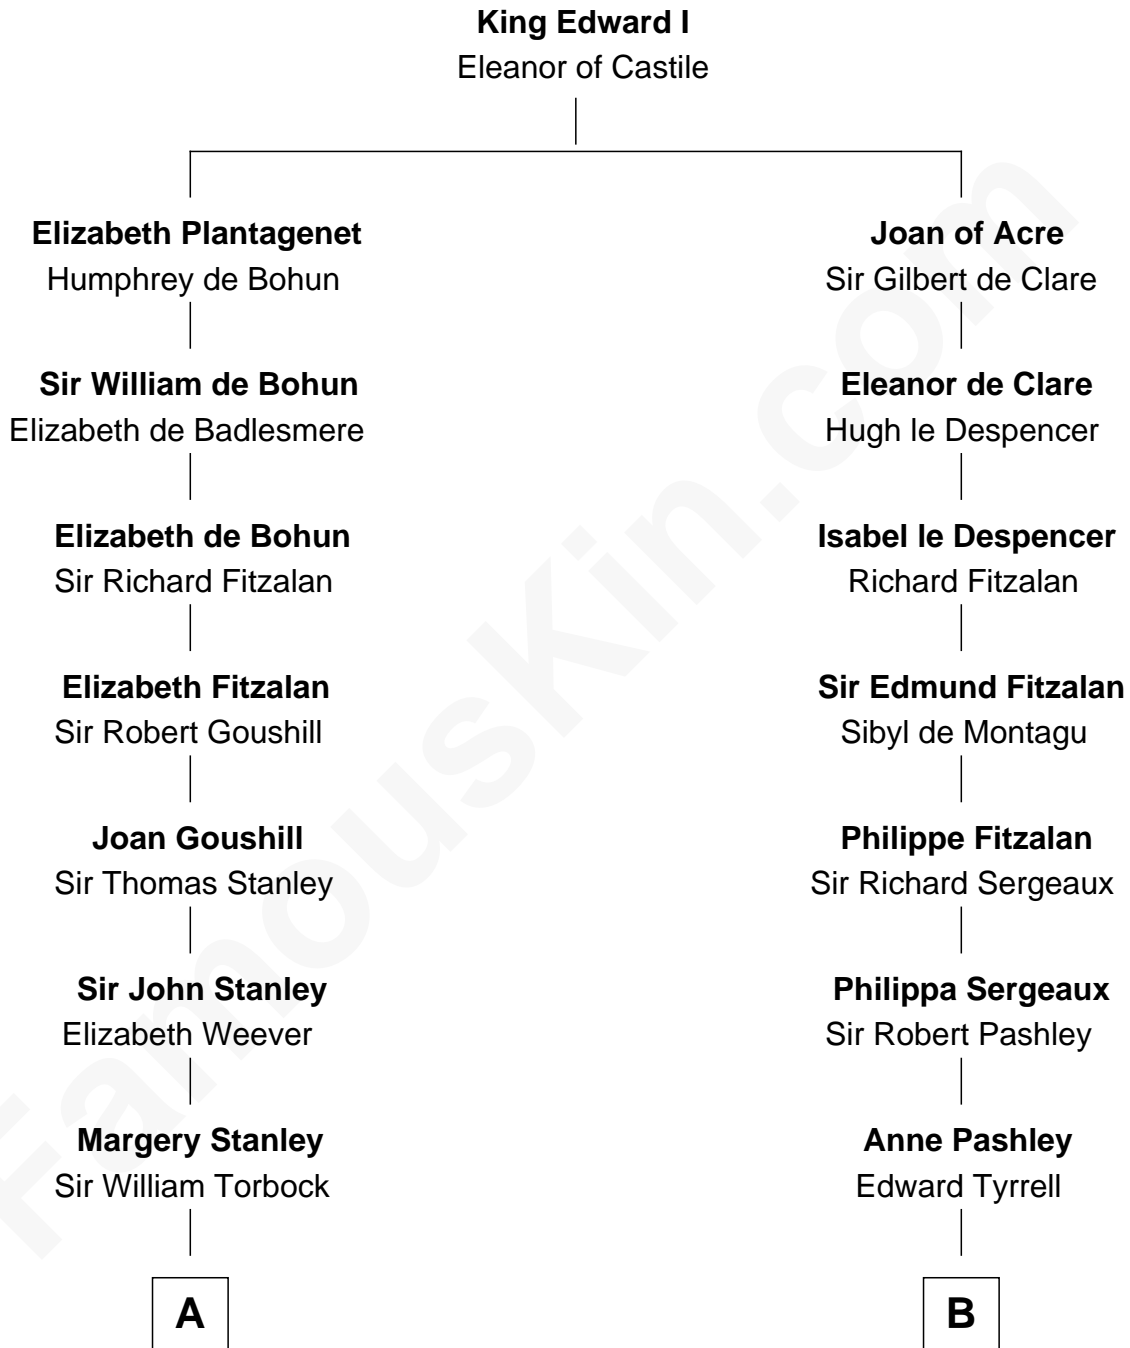

FamousKin.com

Relationship Chart of

Edward Lloyd V

13th Governor of Maryland

16th cousin 4 times removed of

General James Longstreet
Confederate Army - U.S. Civil War

C

Deliverance Coward

James FitzRandolph

Hannah FitzRandolph

William Longstreet

James Longstreet

Mary Anna Dent

General James Longstreet

Confederate Army - U.S. Civil War