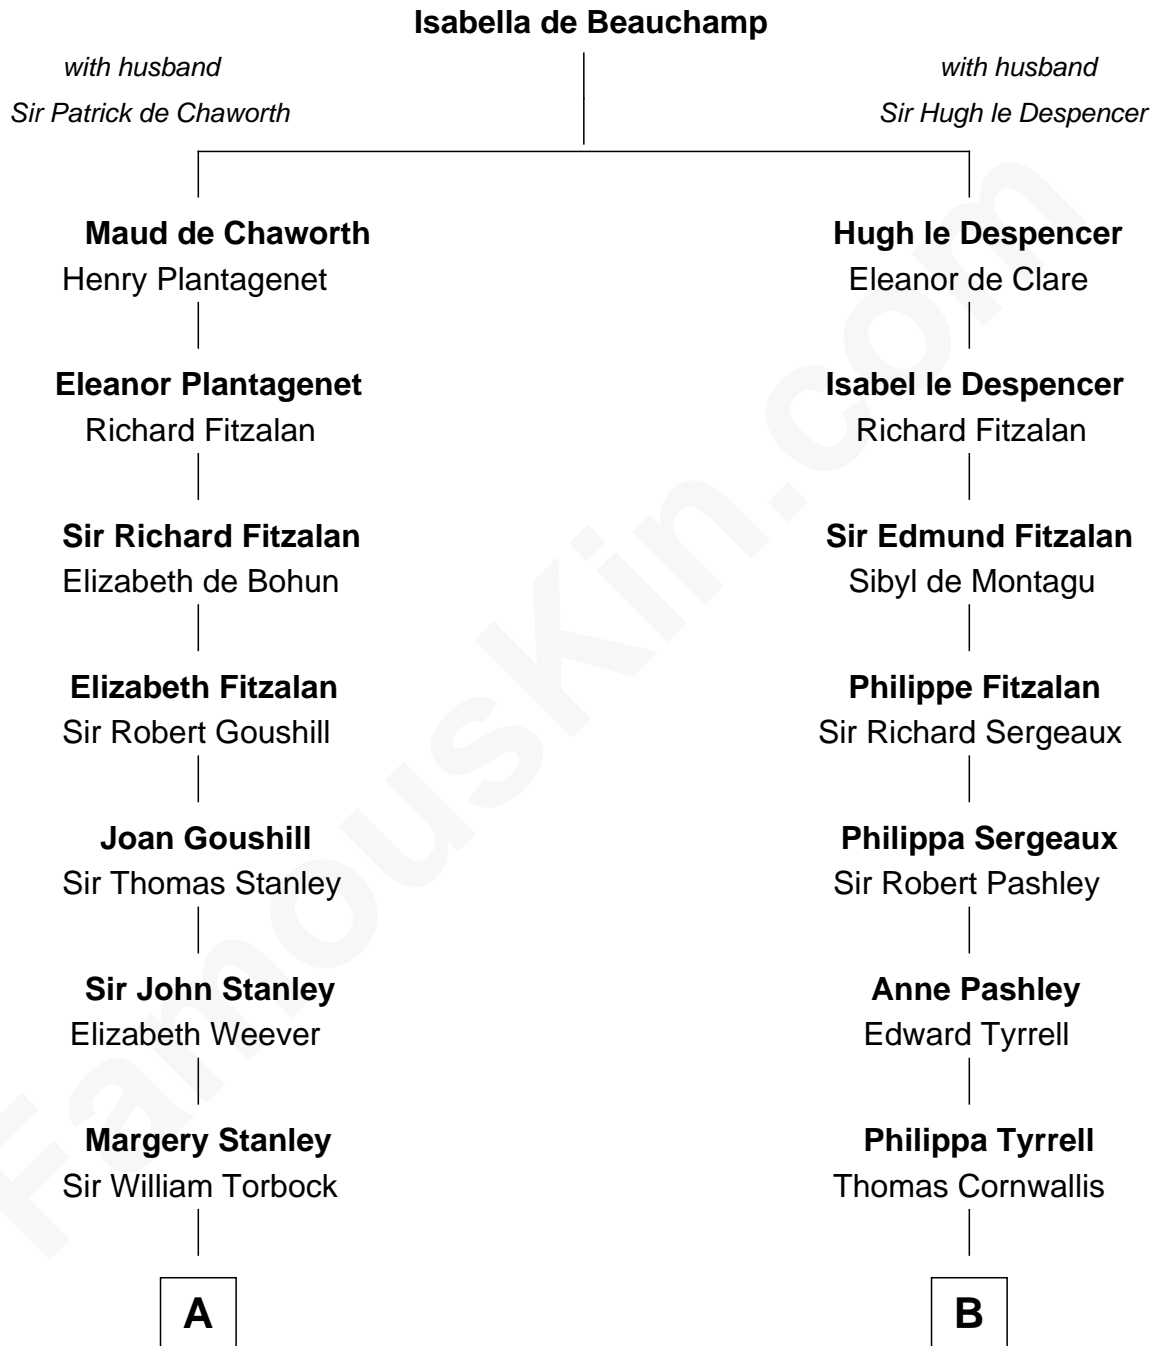

# FamousKin.com Relationship Chart of

**Edward Lloyd V**

*13th Governor of Maryland*

**16th cousin 3 times removed of**

**General James Longstreet**

*Confederate Army - U.S. Civil War*

**C**

**Hannah FitzRandolph**

William Longstreet

**James Longstreet**

Mary Anna Dent

**General James Longstreet**

*Confederate Army - U.S. Civil War*

FamousKin.com