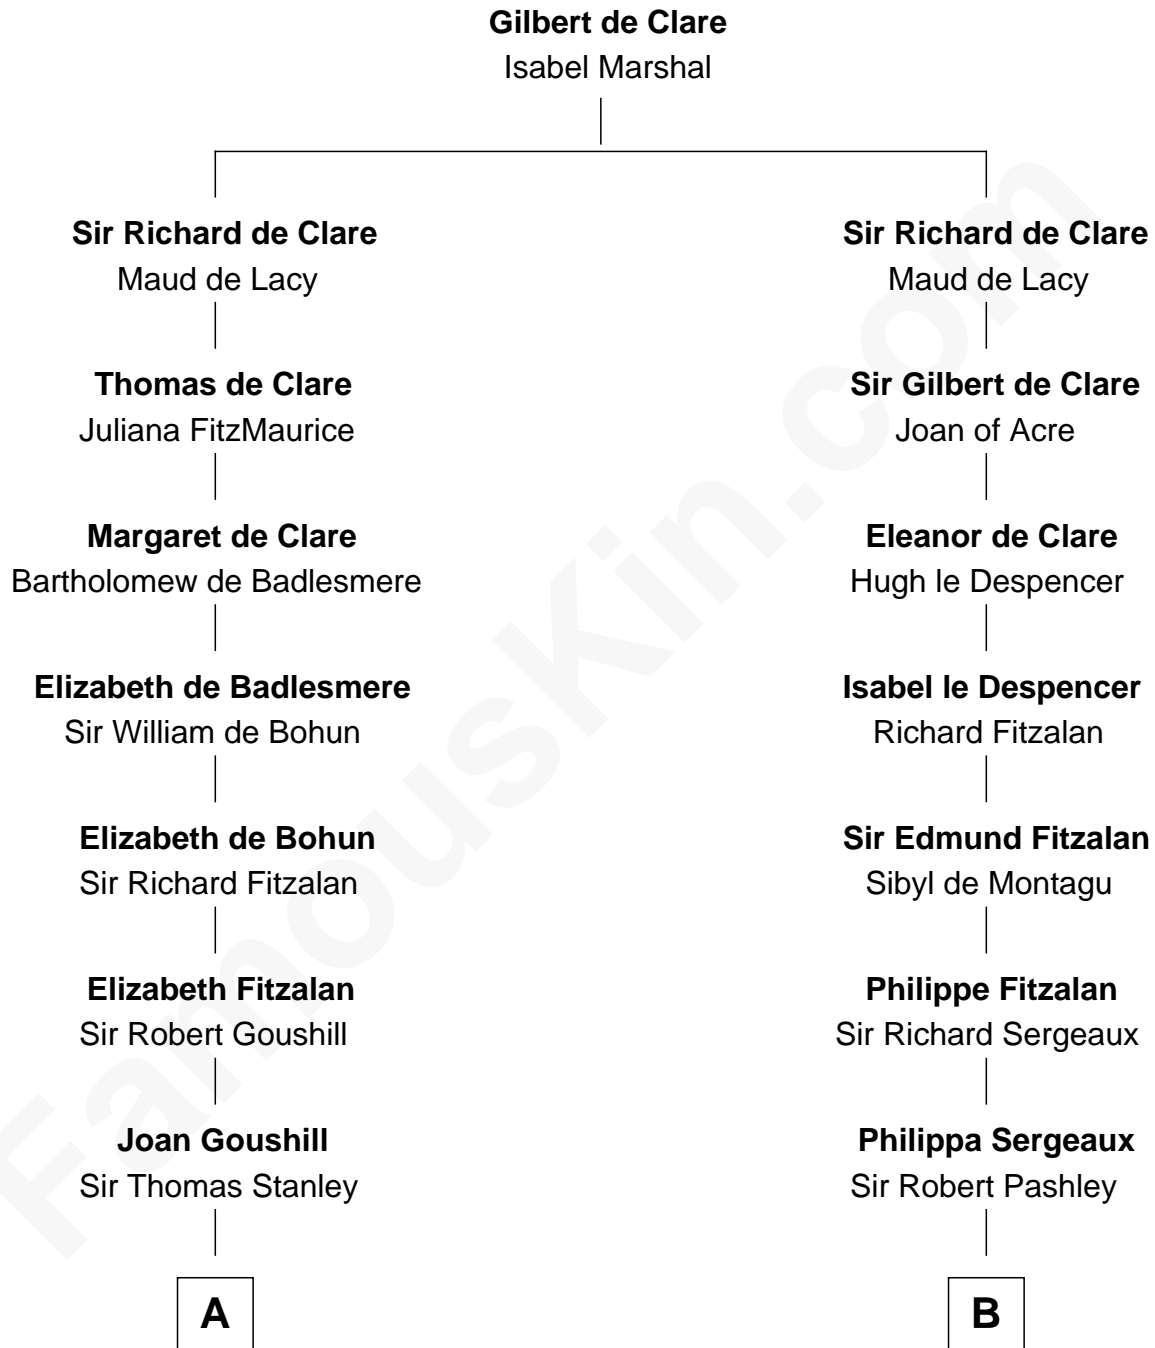

# FamousKin.com Relationship Chart of

**Edward Lloyd V**

*13th Governor of Maryland*

**18th cousin 3 times removed of**

**General James Longstreet**

*Confederate Army - U.S. Civil War*

**C**

**Col. Edward Lloyd**

Elizabeth Tayloe

**Edward Lloyd V**

*13th Governor of Maryland*

**D**

**Rev. John Coward**

Alice Britton

**Deliverance Coward**

James FitzRandolph