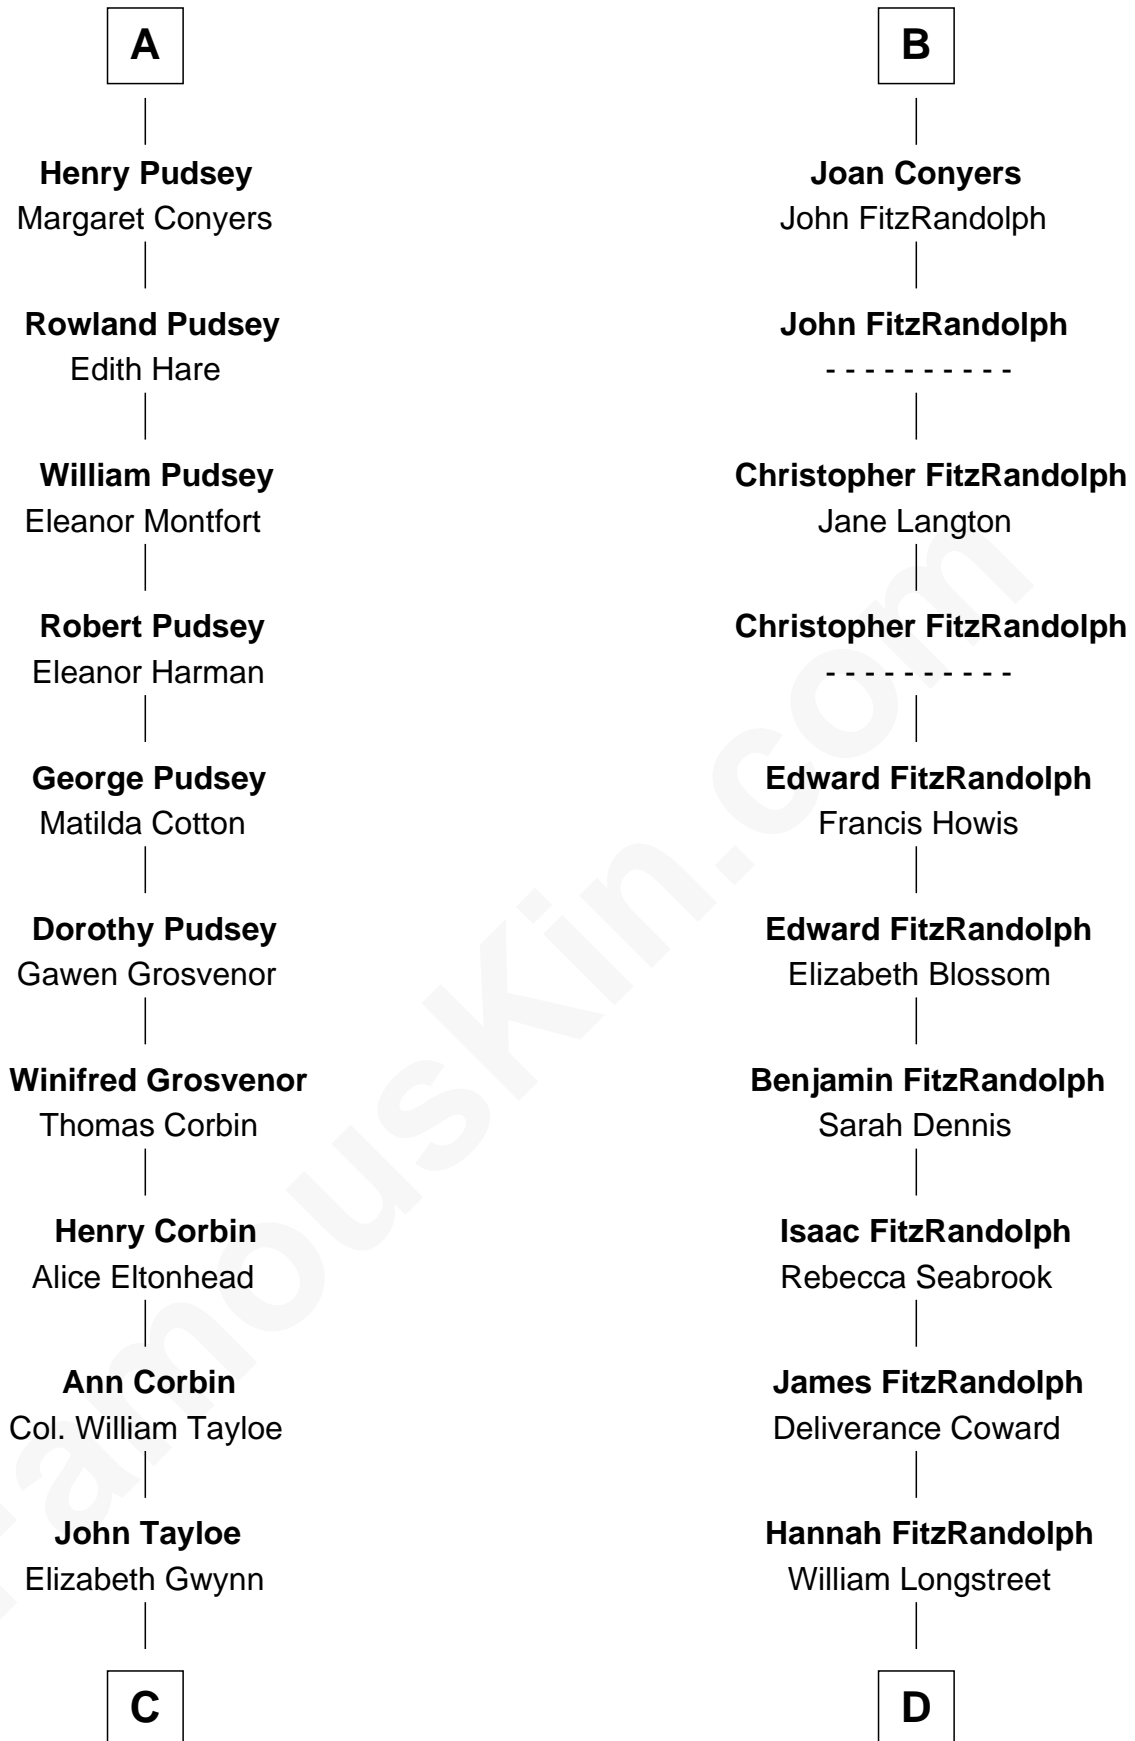

FamousKin.com

Relationship Chart of

Edward Lloyd V

13th Governor of Maryland

18th cousin 1 time removed of

General James Longstreet
Confederate Army - U.S. Civil War

C

John Tayloe
Rebecca Plater

Elizabeth Tayloe
Col. Edward Lloyd

Edward Lloyd V
13th Governor of Maryland

D

James Longstreet
Mary Anna Dent

General James Longstreet
Confederate Army - U.S. Civil War

FamousKin.com