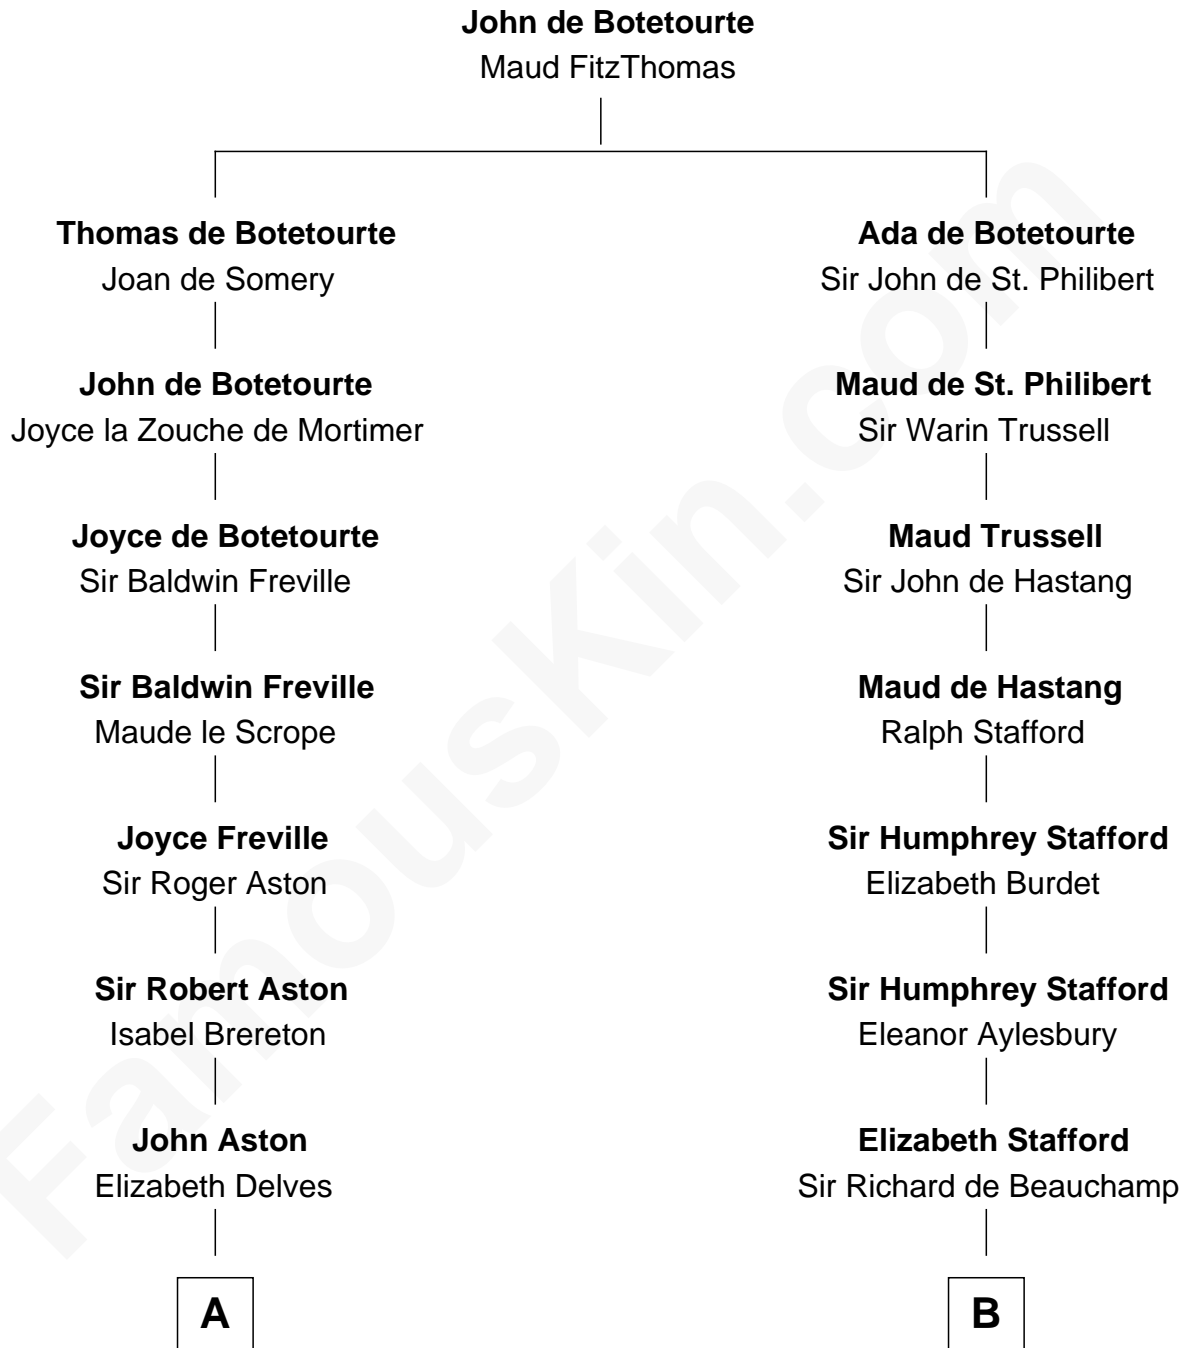

# FamousKin.com Relationship Chart of

**Edward Lloyd V**

*13th Governor of Maryland*

19th cousin 1 time removed of

**Jack London**

*Author of "The Call of the Wild"*

**C**

**John Tayloe**  
Rebecca Plater

**Elizabeth Tayloe**  
Col. Edward Lloyd

**Edward Lloyd V**  
*13th Governor of Maryland*

**D**

**Joel Wellman**  
Betsey Baker

**Marshall Daniel Wellman**  
Eleanor Garrett Jones

**Flora Wellman**  
William Henry Chaney

**Jack London**  
*Author of "The Call of the Wild"*

FamousKin.com