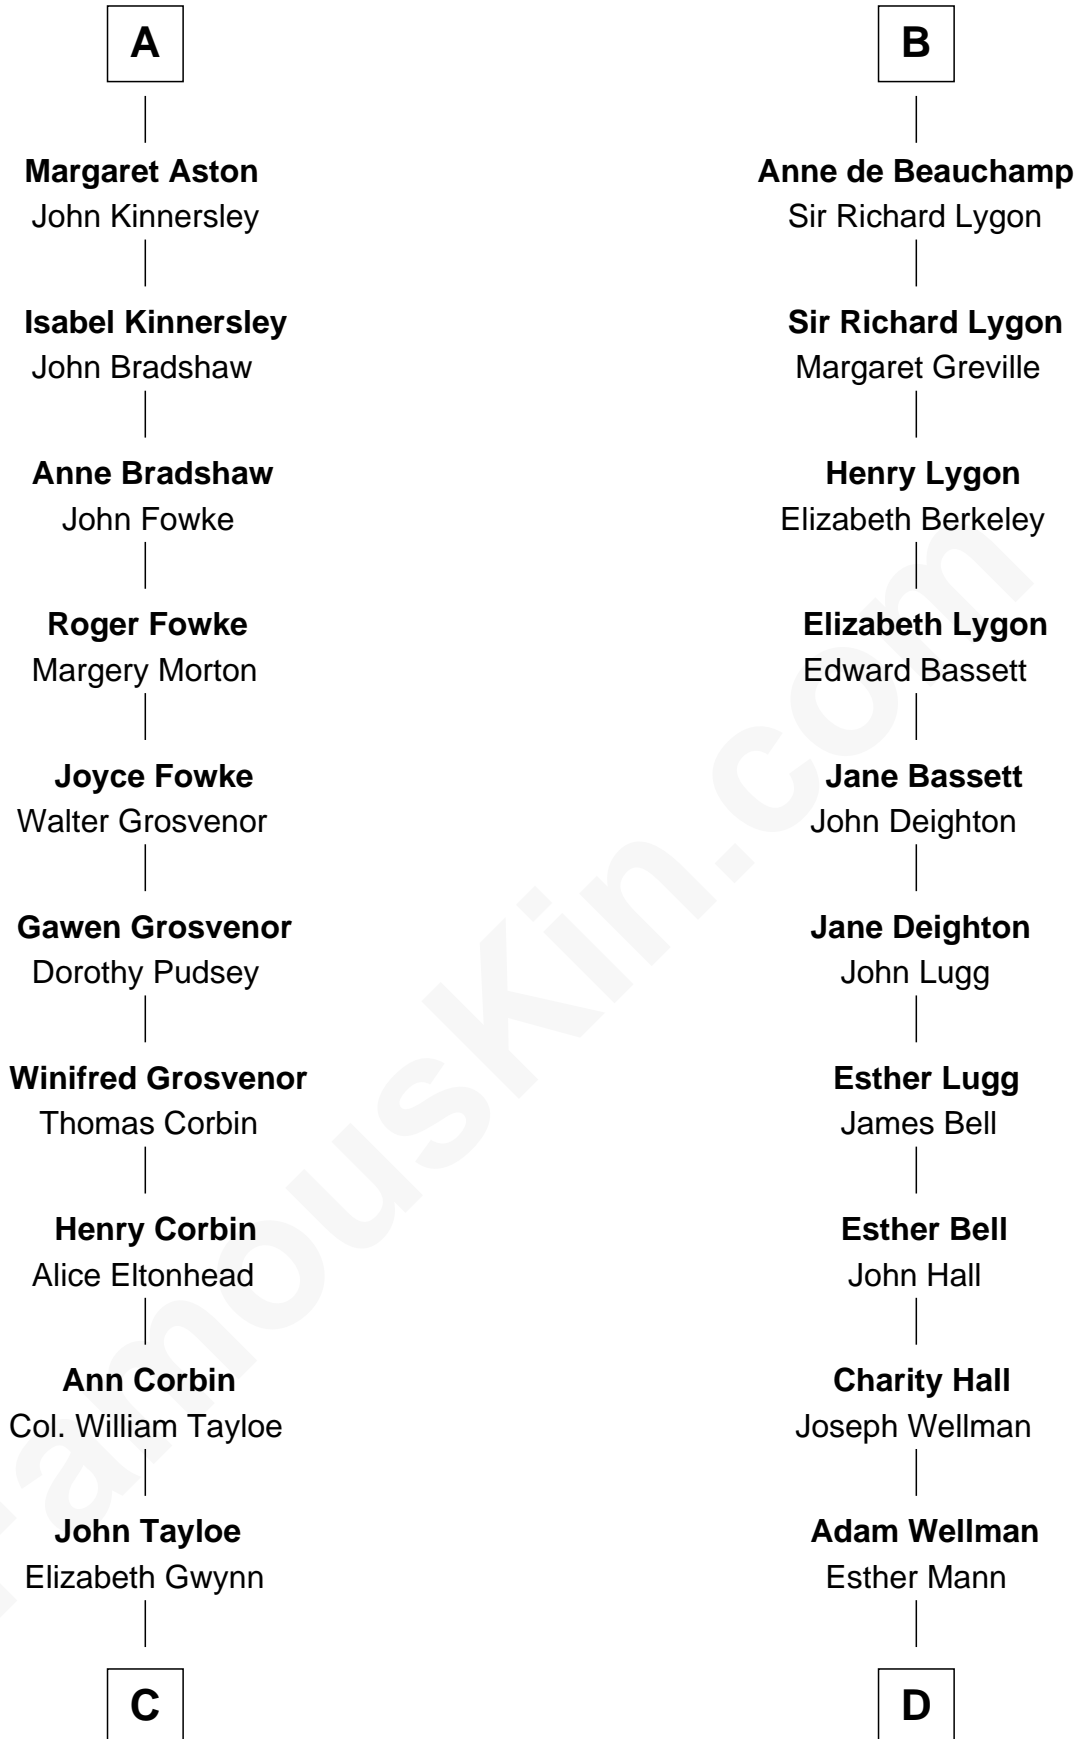

# FamousKin.com Relationship Chart of

**Edward Lloyd V**

*13th Governor of Maryland*

19th cousin 1 time removed of

**Jack London**

*Author of "The Call of the Wild"*

**C**

**John Tayloe**  
Rebecca Plater

**Elizabeth Tayloe**  
Col. Edward Lloyd

**Edward Lloyd V**  
*13th Governor of Maryland*

**D**

**Joel Wellman**  
Betsey Baker

**Marshall Daniel Wellman**  
Eleanor Garrett Jones

**Flora Wellman**  
William Henry Chaney

**Jack London**  
*Author of "The Call of the Wild"*

FamousKin.com