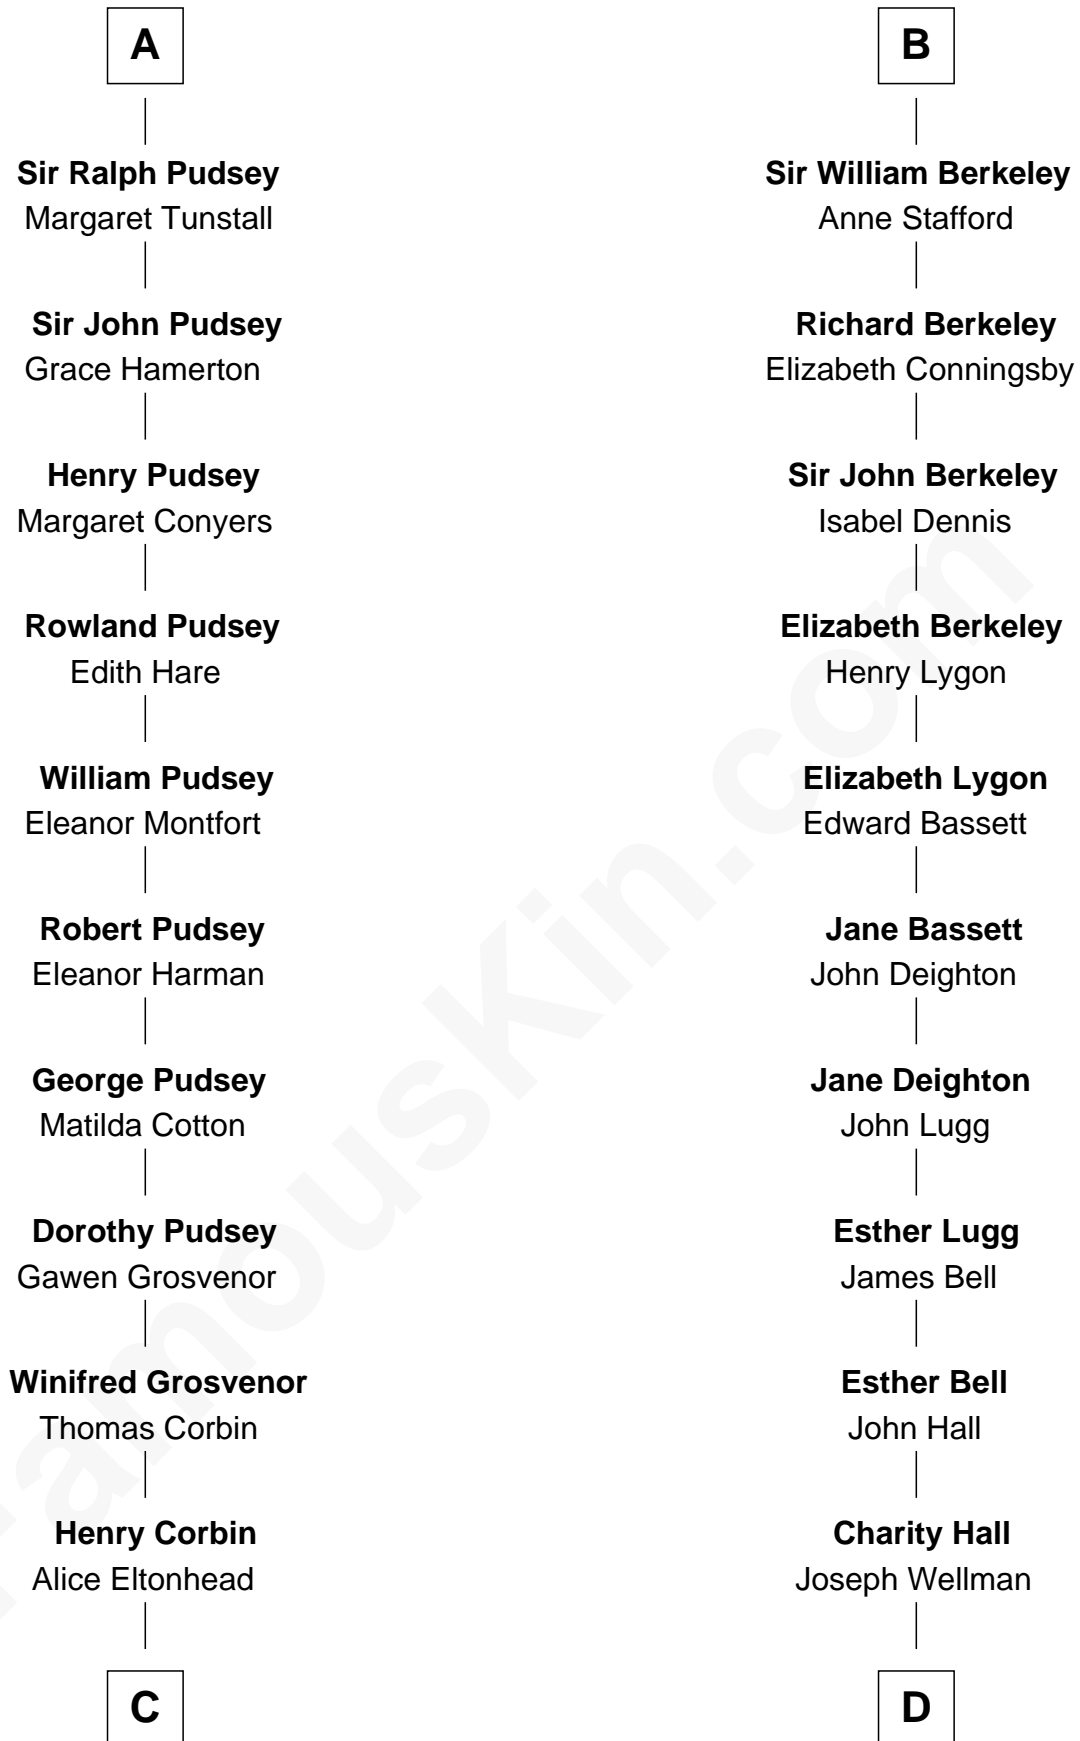

FamousKin.com Relationship Chart of

Edward Lloyd V

13th Governor of Maryland

21st cousin of

Jack London

Author of "The Call of the Wild"

C

Ann Corbin
Col. William Tayloe

John Tayloe
Elizabeth Gwynn

John Tayloe
Rebecca Plater

Elizabeth Tayloe
Col. Edward Lloyd

Edward Lloyd V
13th Governor of Maryland

D

Adam Wellman
Esther Mann

Joel Wellman
Betsey Baker

Marshall Daniel Wellman
Eleanor Garrett Jones