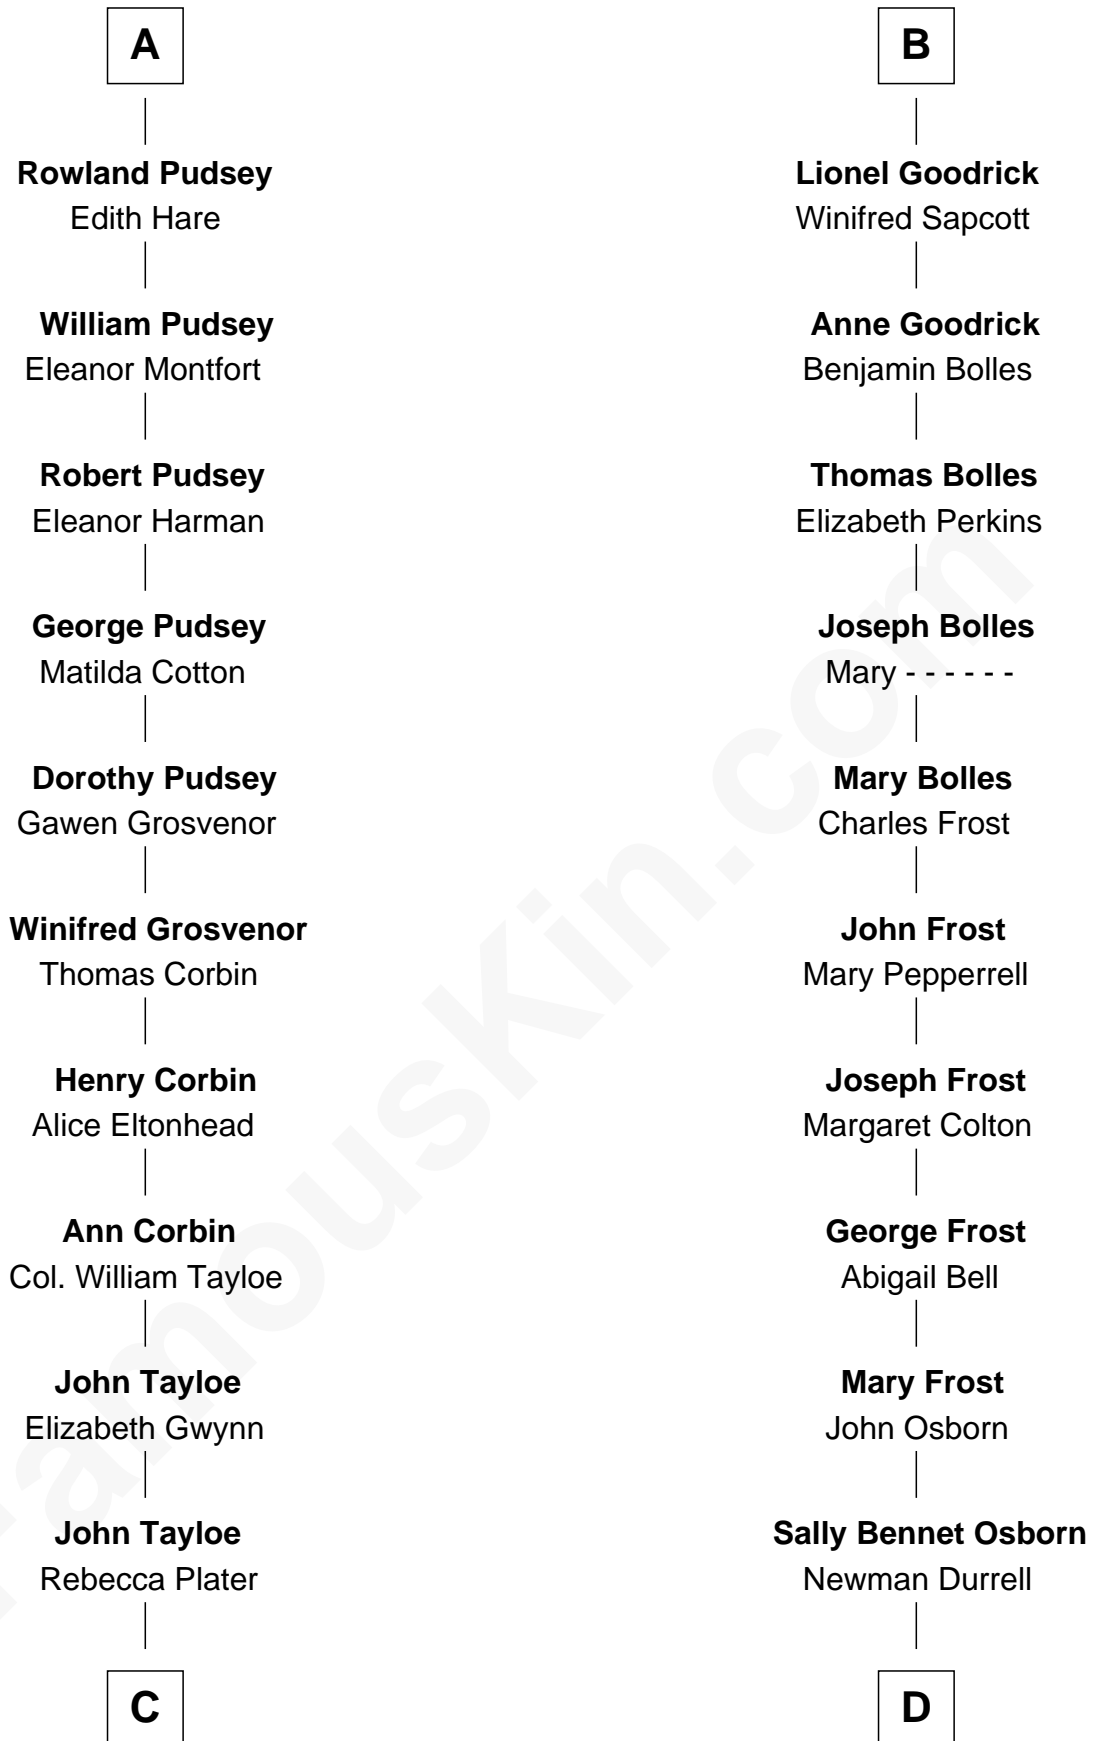

FamousKin.com Relationship Chart of

Edward Lloyd V

13th Governor of Maryland

18th cousin 2 times removed of

Lucille Ball

TV Actress - "I Love Lucy"

Sir Geoffrey le Scrope

Ivetta de Ros

C

Elizabeth Tayloe
Col. Edward Lloyd

Edward Lloyd V
13th Governor of Maryland

D

George Osborn Durrell
Anne Jane Jewell

Nellie Rebecca Durrell
Jasper Clinton Ball

Henry Durrell Ball
Desiree Evelyn Hunt

Lucille Ball
TV Actress - "I Love Lucy"