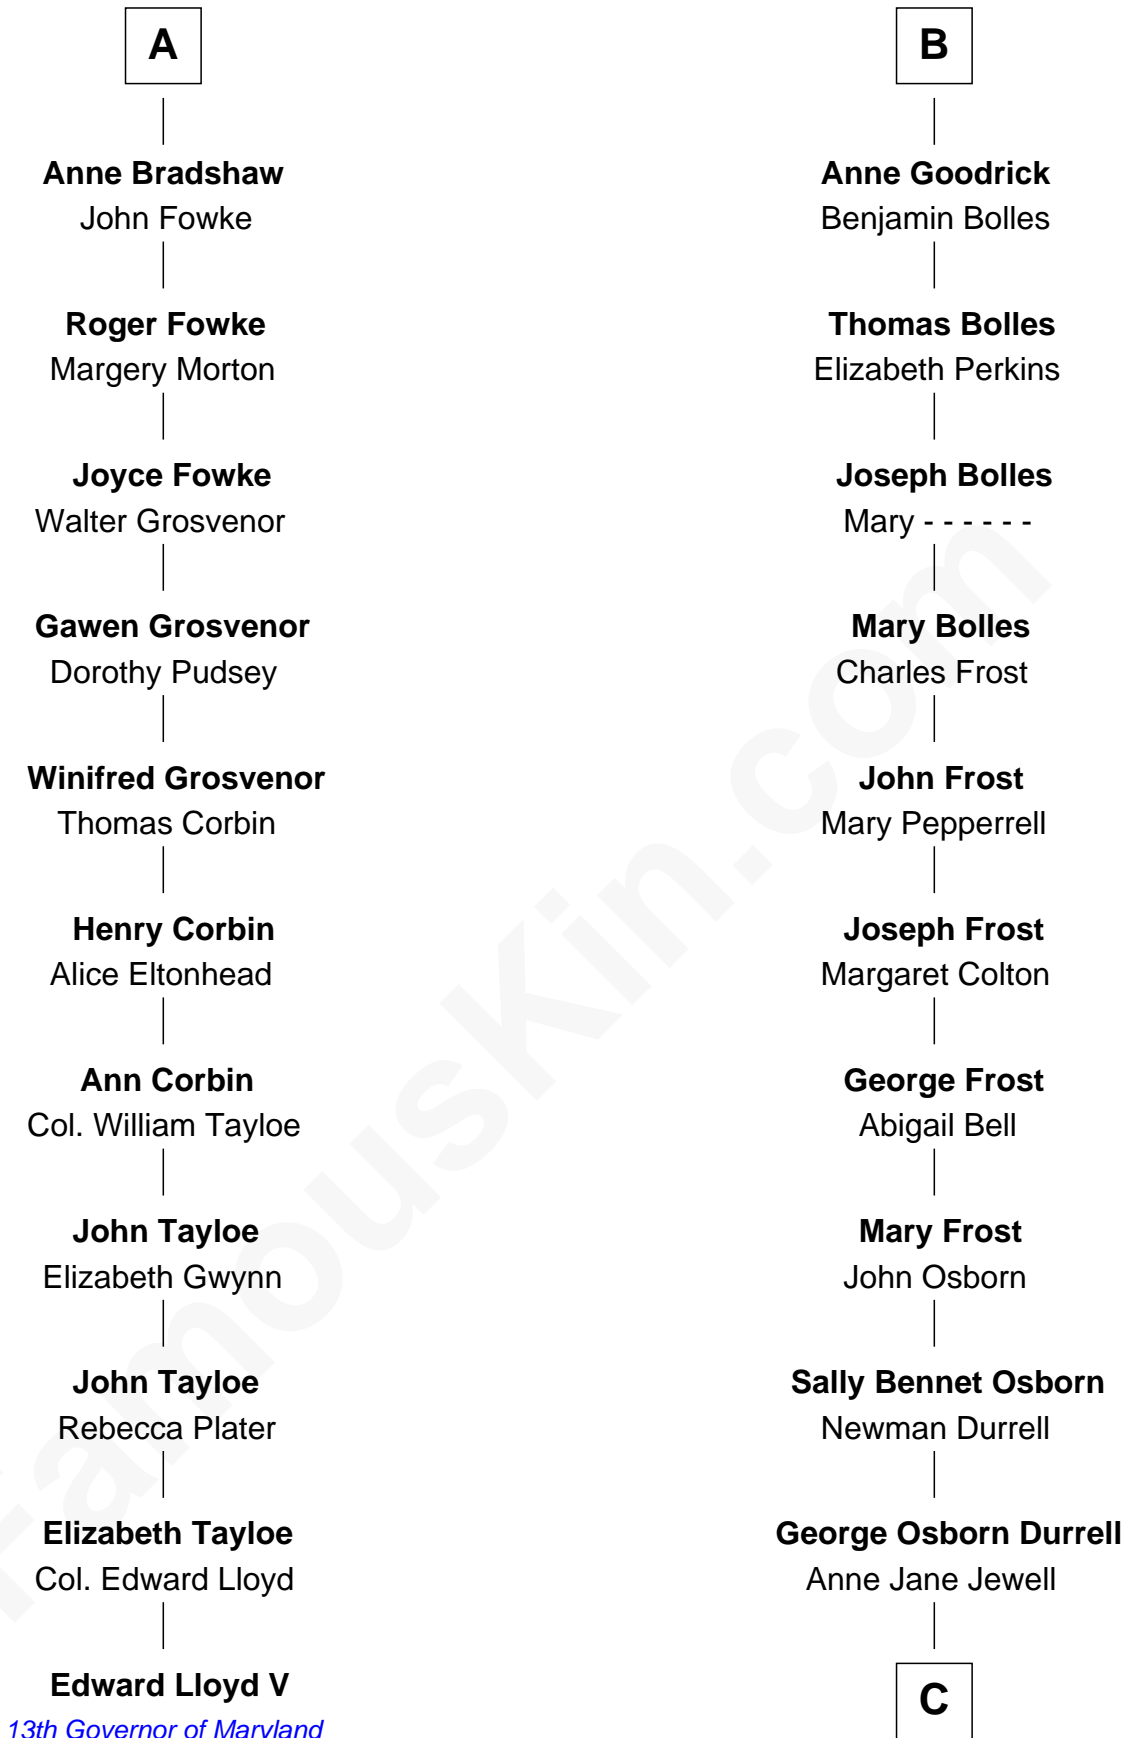

**Margery de Welles**

Stephen le Scrope

**Maude le Scrope**

Sir Baldwin Freville

**Joyce Freville**

Sir Roger Aston

**Sir Robert Aston**

Isabel Brereton

**John Aston**

Elizabeth Delves

**Margaret Aston**

John Kinnersley

**Isabel Kinnersley**

John Bradshaw

**A**

**John de Welles**

Joanna Griffith

**Anne Dymoke**

John Goodrick

**Lionel Goodrick**

Winifred Sappcott

**B**

**C**

**Nellie Rebecca Durrell**

Jasper Clinton Ball

**Henry Durrell Ball**

Desiree Evelyn Hunt

**Lucille Ball**

*TV Actress - "I Love Lucy"*

FamousKin.com