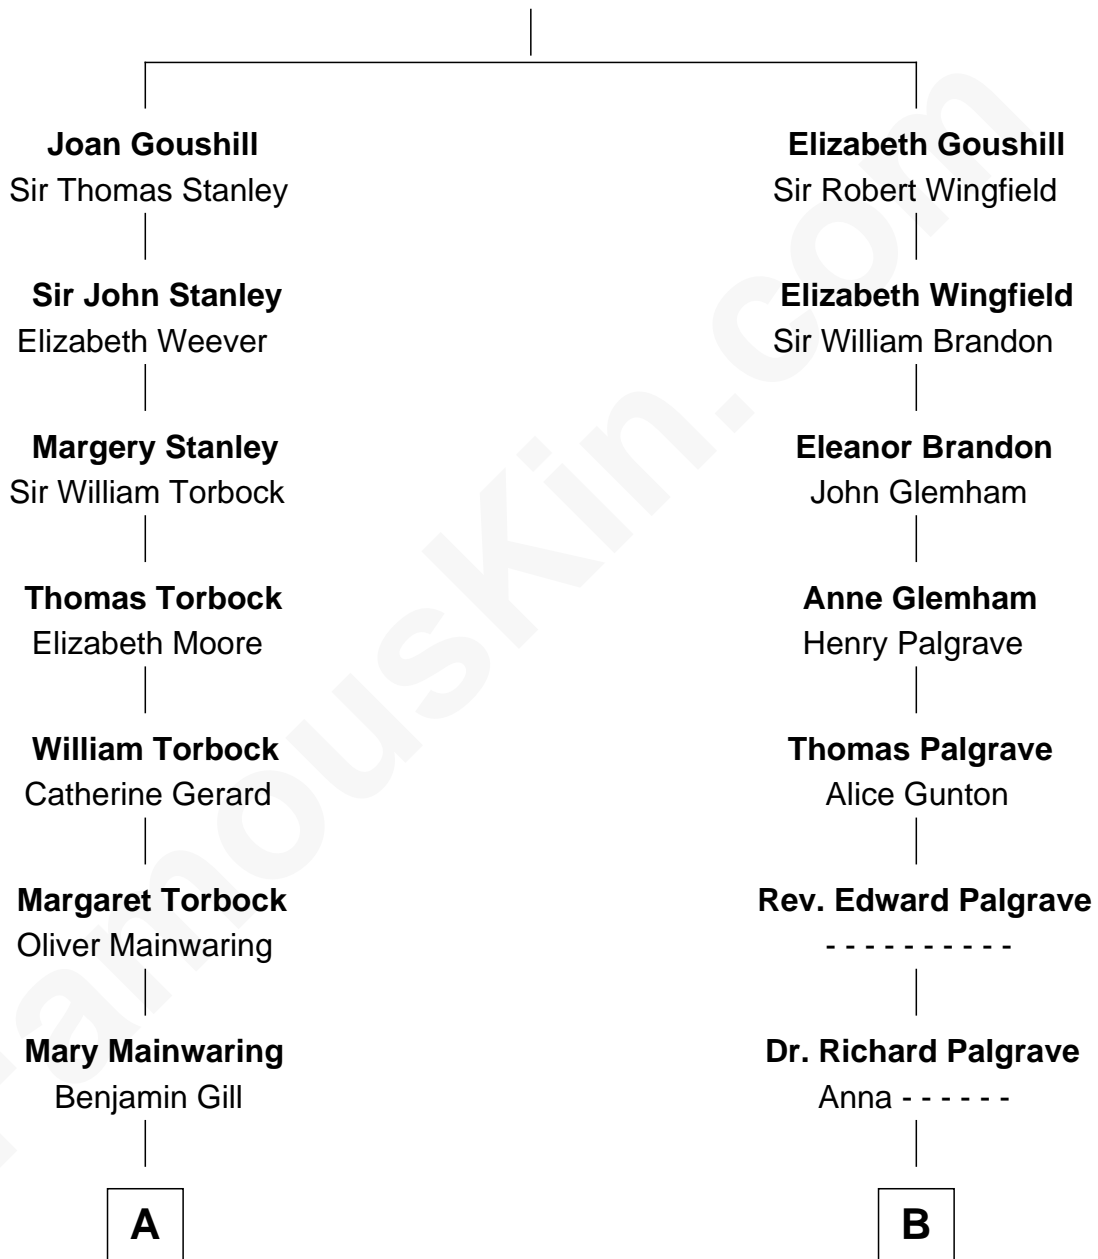

# FamousKin.com Relationship Chart of

**Edward Lloyd V**

*13th Governor of Maryland*

**12th cousin 7 times removed of**

**Jeb Bush**

*43rd Governor of Florida*

**Sir Robert Goushill**

Elizabeth Fitzalan

**C**

Prescott Sheldon Bush

Dorothy Wear Walker

George Herbert Walker Bush

Barbara Pierce

Jeb Bush

*43rd Governor of Florida*

FamousKin.com