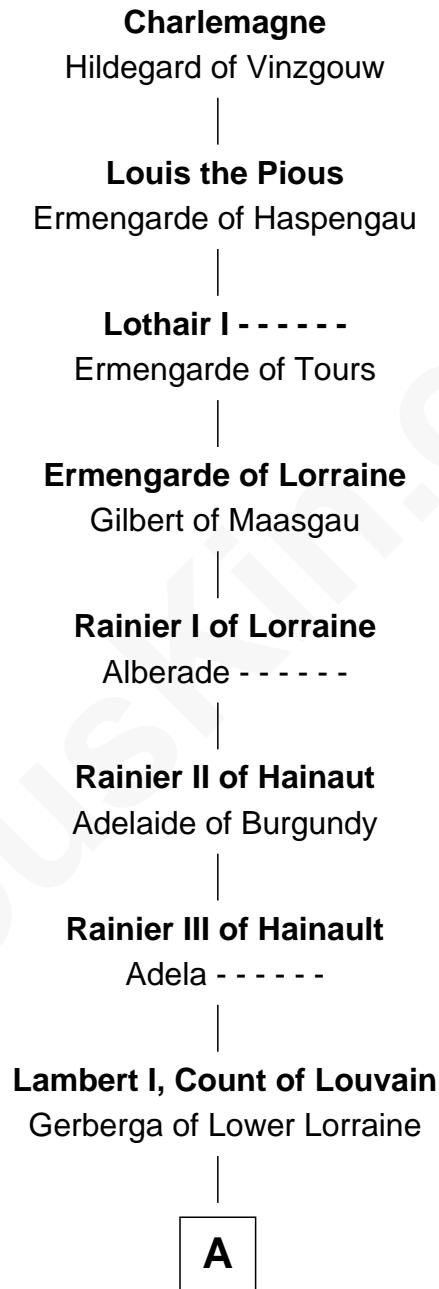

# FamousKin.com Relationship Chart of

**Edward Lloyd V**

*13th Governor of Maryland*

**31st Great-grandson of**

**Charlemagne**

*King of the Franks*

**A**

**Lambert II, Count of Louvain**

Oda of Lorraine

**Henry II, Count of Louvain**

Adela of Orthen

**Gottfried I, Count of Louvain**

Ide de Chiny

**Godfrey II, Count of Louvain**

Luitgarde of Sulzbach

**Godfrey III, Count of Louvain**