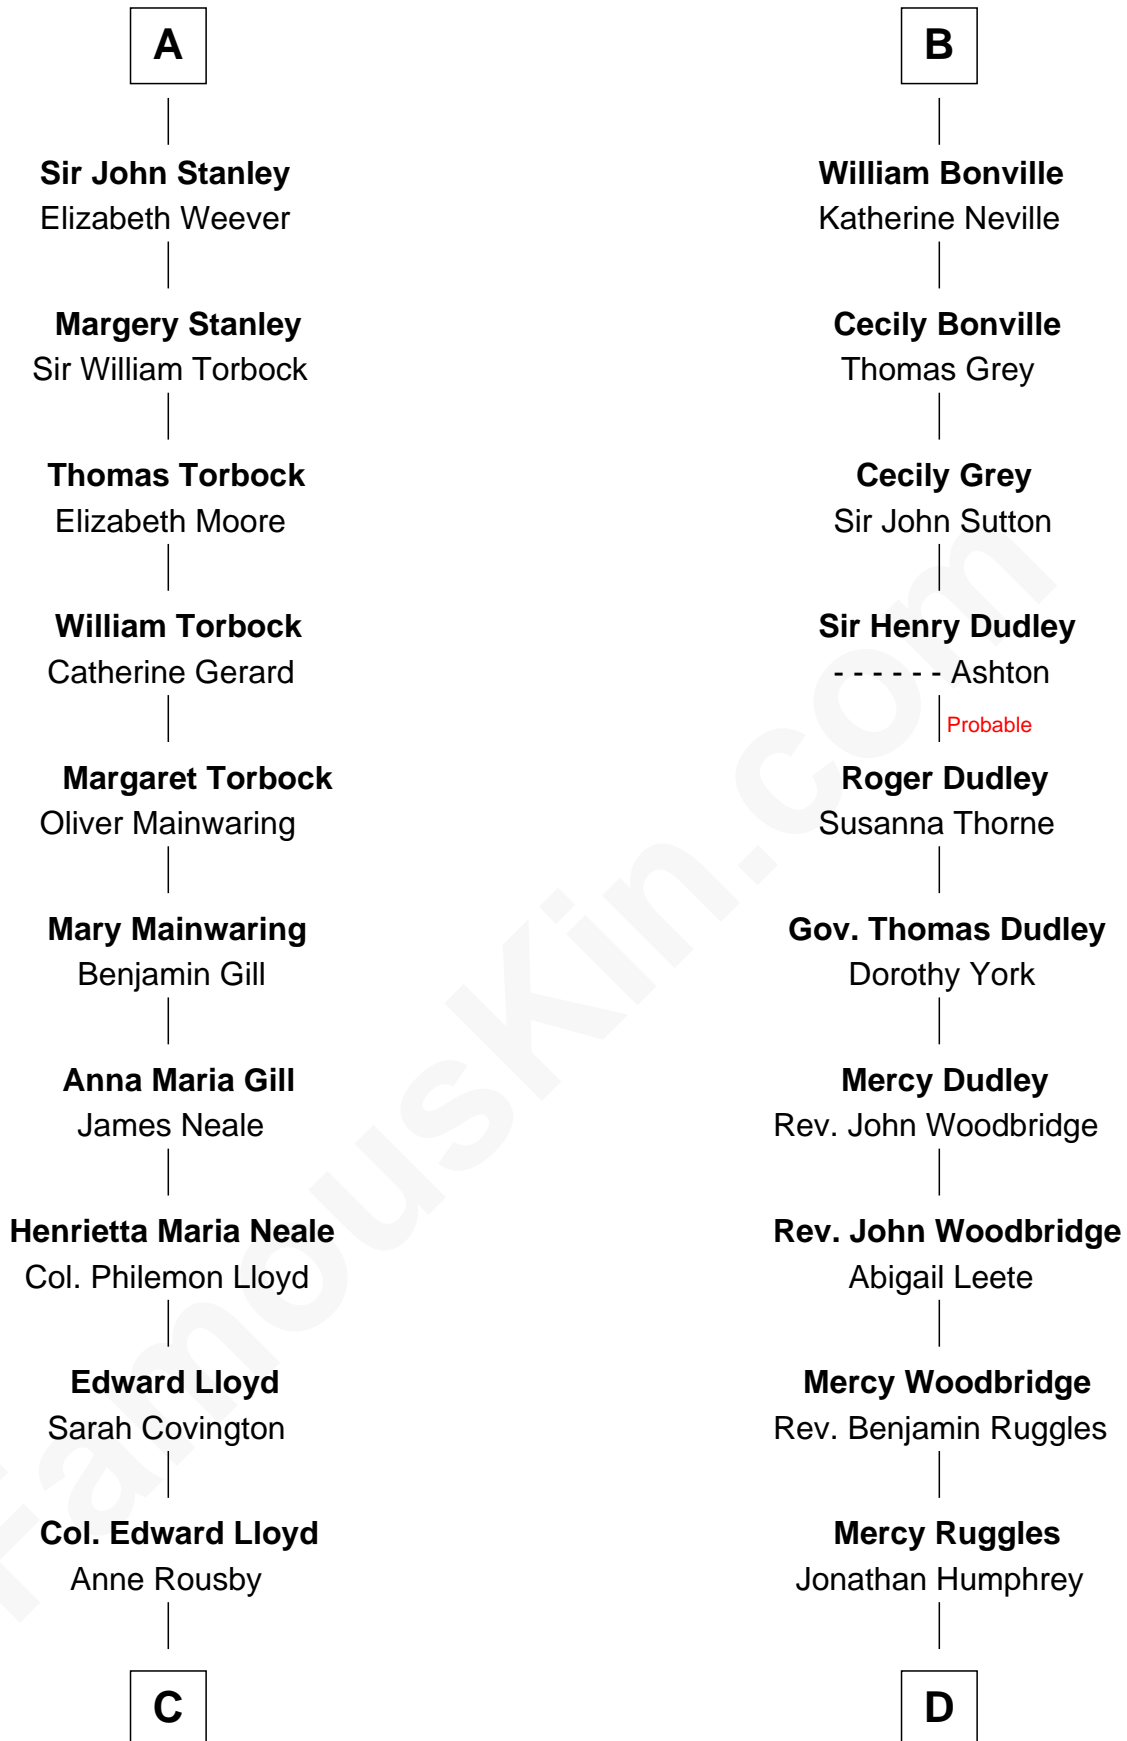

FamousKin.com Relationship Chart of

Edward Lloyd V

13th Governor of Maryland

18th cousin 2 times removed of

John Brown

American Abolitionist

Sir Humphrey de Bohun

Maud of Eu

Sir John de Verdun

Maud de Verdun

Sir John de Grey

Sir Roger de Grey

Elizabeth de Hastings

Sir Reynold de Grey

Eleanor le Strange

Sir Reynold Grey

Margaret de Ros

Margaret Grey

Sir William Bonville

William Bonville

Elizabeth Harington

B

C

Col. Edward Lloyd

Elizabeth Tayloe

Edward Lloyd V

13th Governor of Maryland

D

Oliver Humphrey

Sarah Garrett

Ruth Humphrey

Gideon Mills