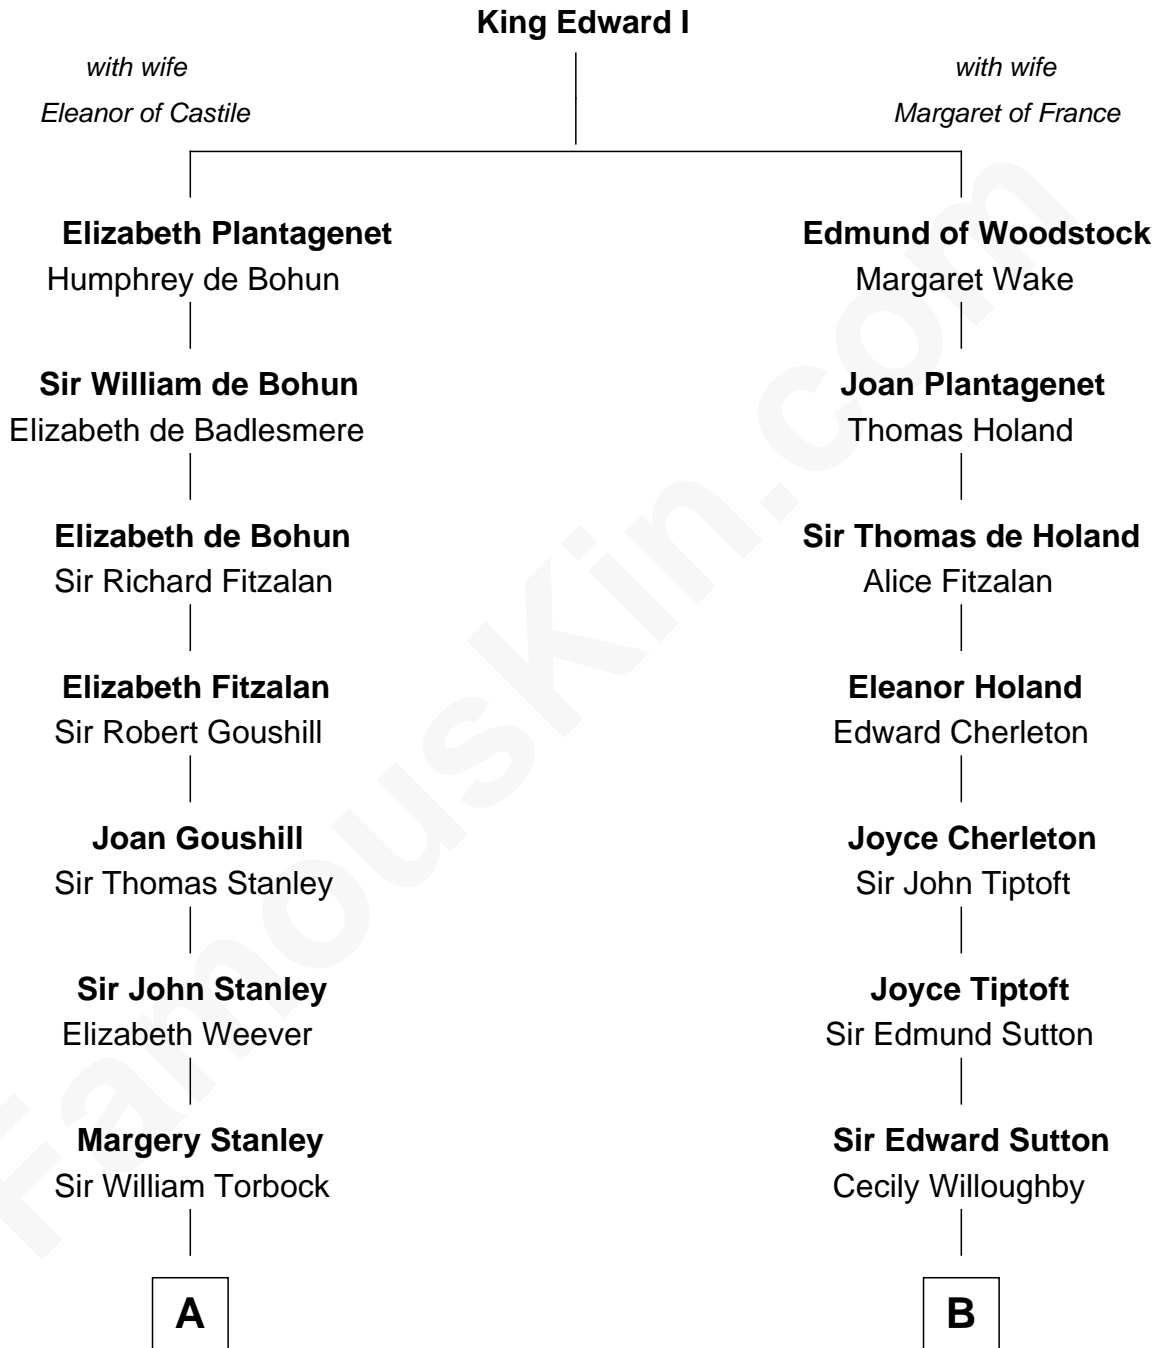

# FamousKin.com Relationship Chart of

**Edward Lloyd V**

*13th Governor of Maryland*

16th cousin 2 times removed of

**John Brown**

*American Abolitionist*

**C**

**Ruth Mills**  
Owen Brown

**John Brown**  
*American Abolitionist*

FamousKin.com