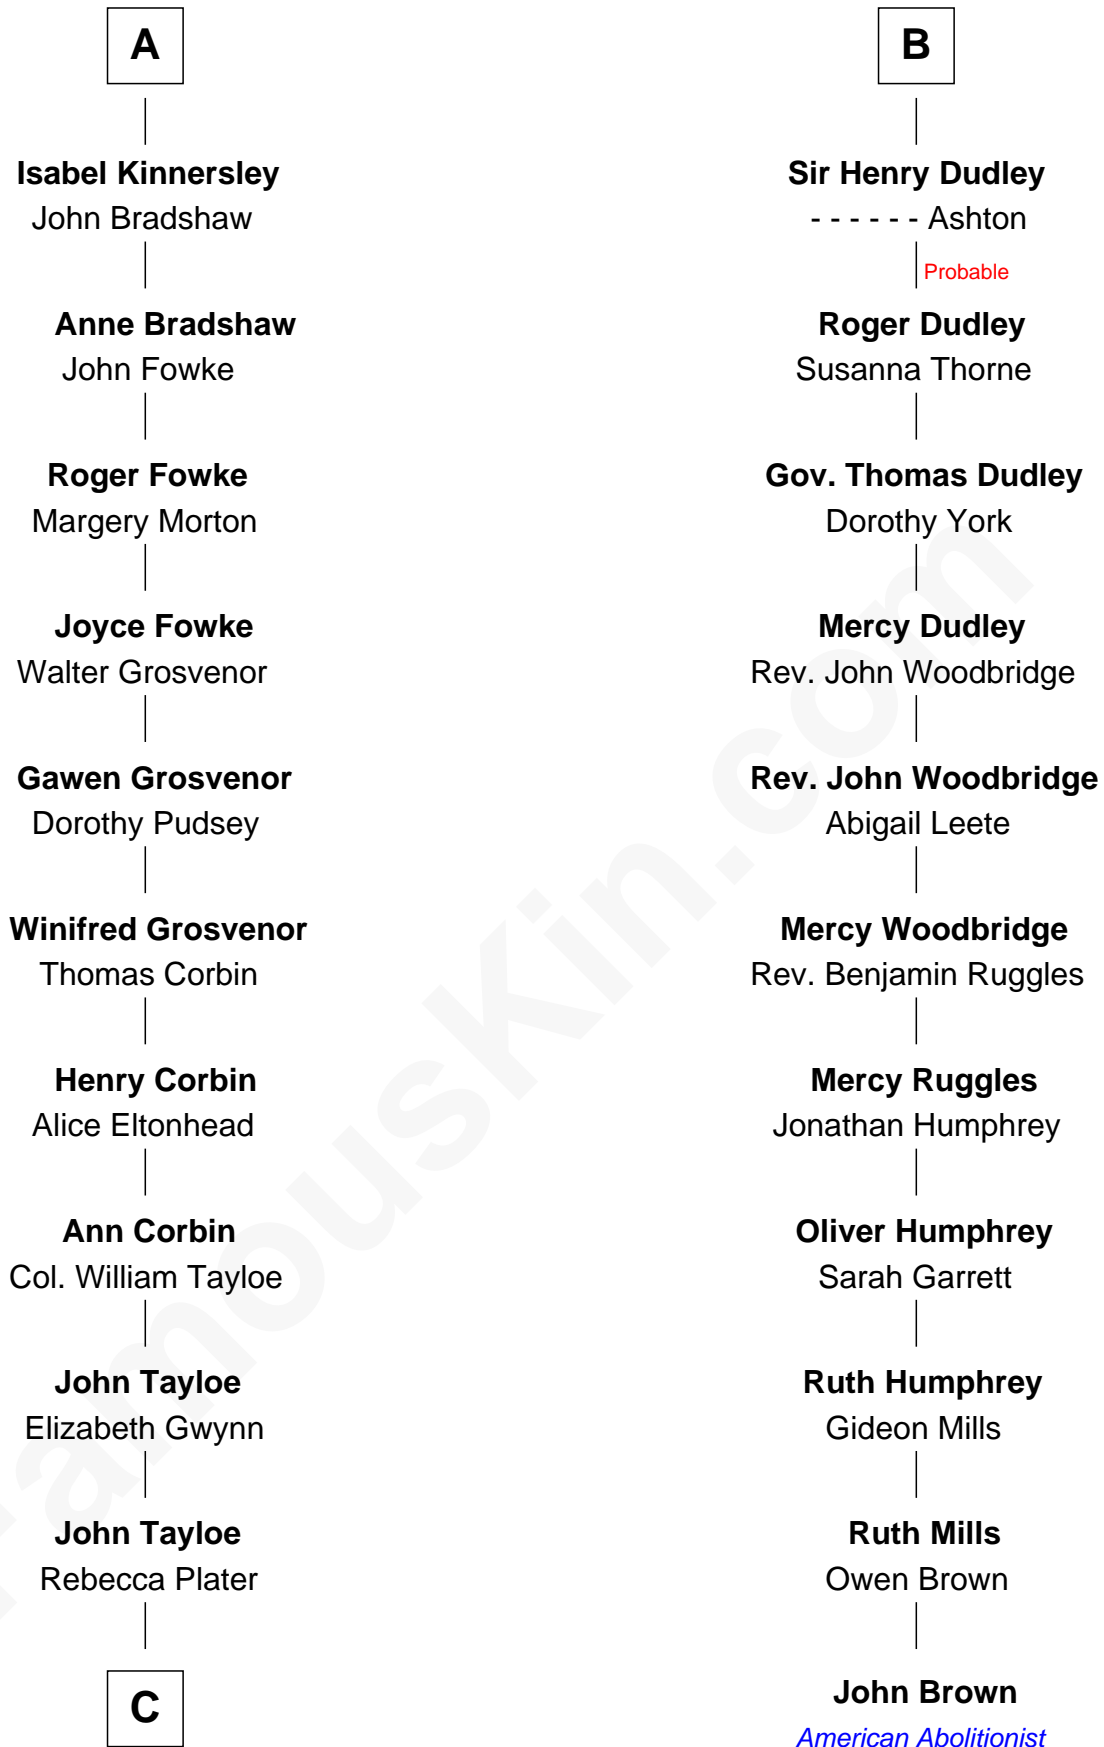

# FamousKin.com Relationship Chart of

**Edward Lloyd V**

*13th Governor of Maryland*

17th cousin 1 time removed of

**John Brown**

*American Abolitionist*

**Sir William de Ros**  
Margery de Badlesmere

**C**

**Elizabeth Tayloe**  
Col. Edward Lloyd

**Edward Lloyd V**  
*13th Governor of Maryland*

FamousKin.com